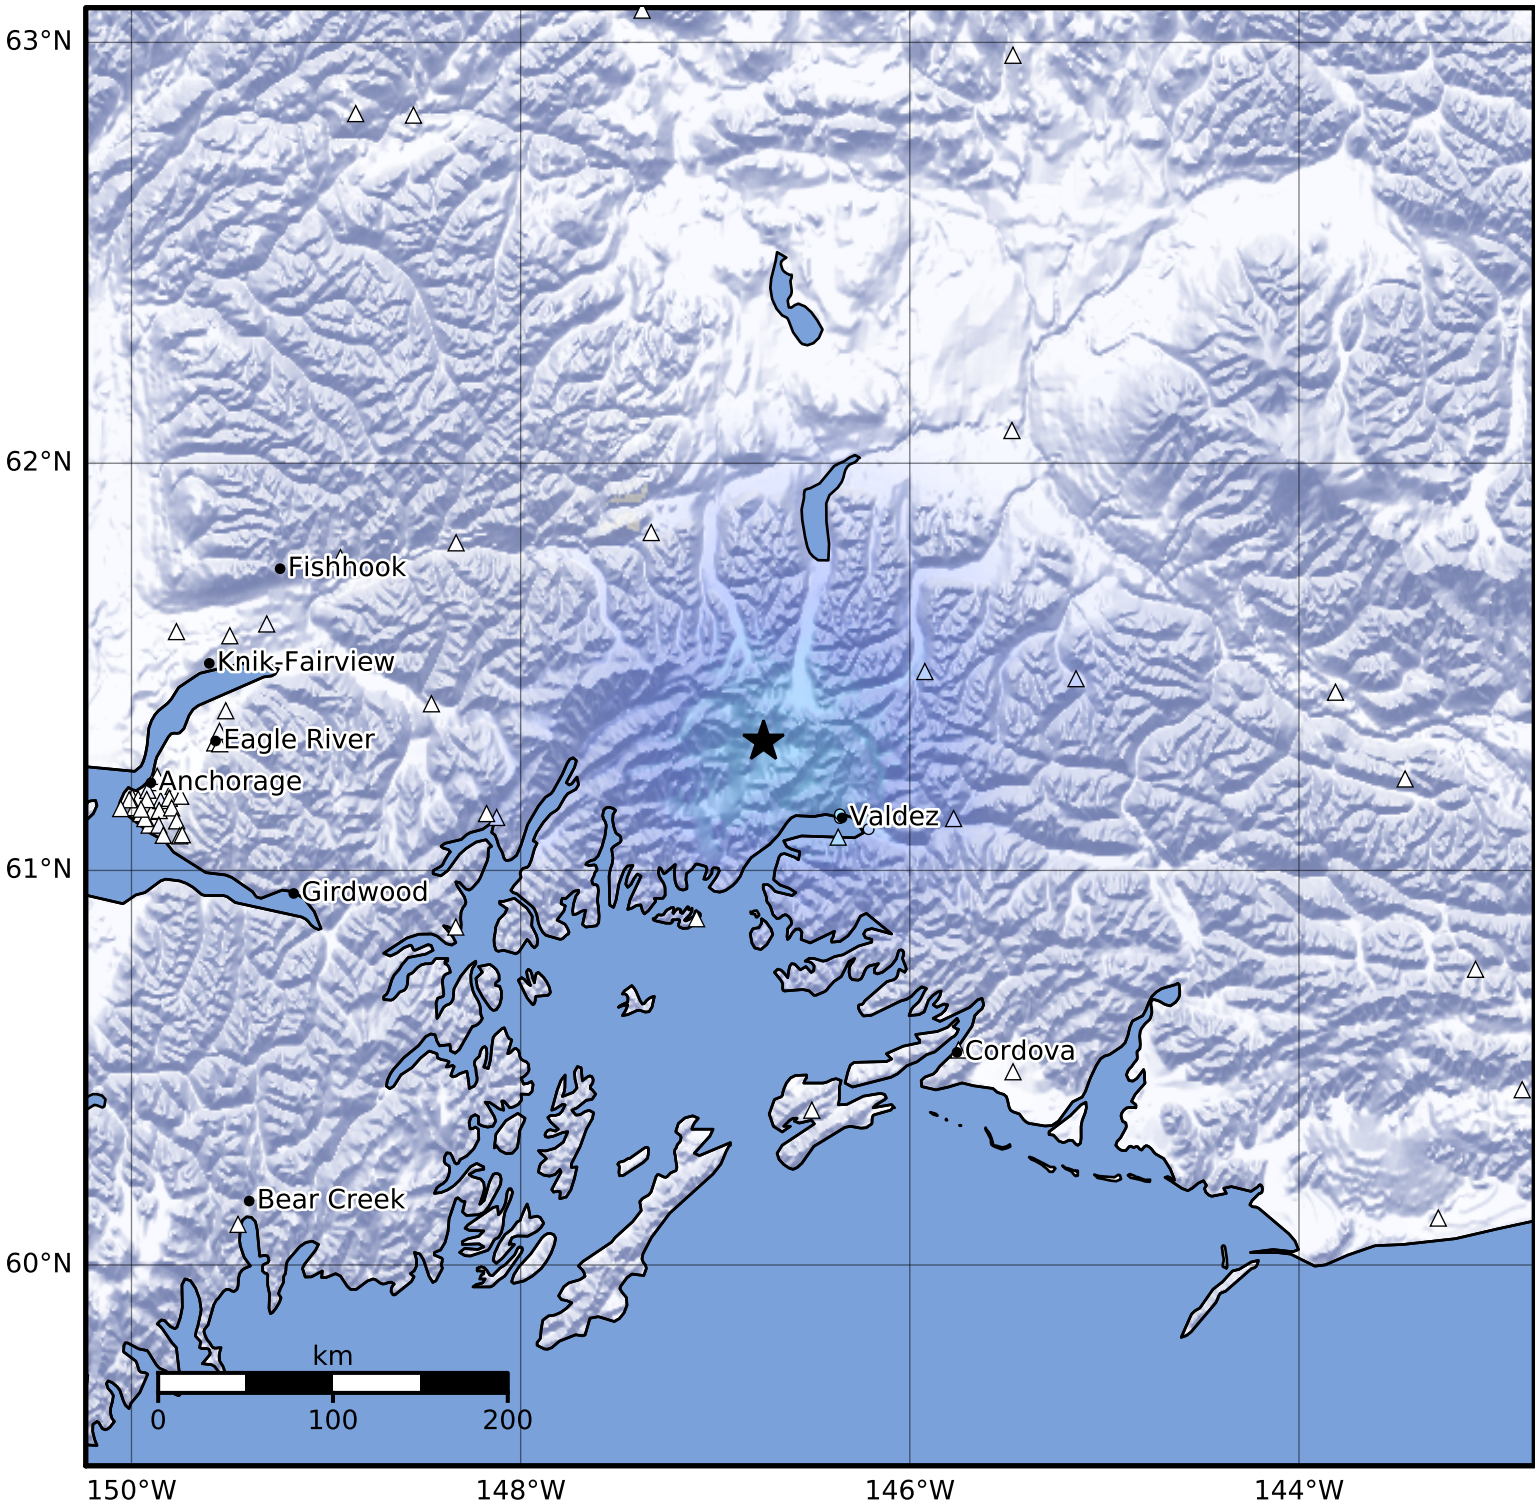

Macroseismic Intensity Map Alaska Earthquake Center  
 ShakeMap: 31 km (19 miles) NW of Valdez  
 Nov 28, 2023 11:54:18 UTC M3.5 N61.32 W146.75 Depth: 39.7km ID:ak023f99alme

SHAKING	Not felt	Weak	Light	Moderate	Strong	Very strong	Severe	Violent	Extreme
DAMAGE	None	None	None	Very light	Light	Moderate	Moderate/heavy	Heavy	Very heavy
PGA(%g)	<0.0464	0.297	2.76	6.2	11.5	21.5	40.1	74.7	>139
PGV(cm/s)	<0.0215	0.135	1.41	4.65	9.64	20	41.4	85.8	>178
INTENSITY	<b>I</b>	<b>II-III</b>	<b>IV</b>	<b>V</b>	<b>VI</b>	<b>VII</b>	<b>VIII</b>	<b>IX</b>	<b>X+</b>

Scale based on Worden et al. (2012)

Version 2: Processed 2023-11-28T17:03:53Z

△ Seismic Instrument ○ Reported Intensity

★ Epicenter