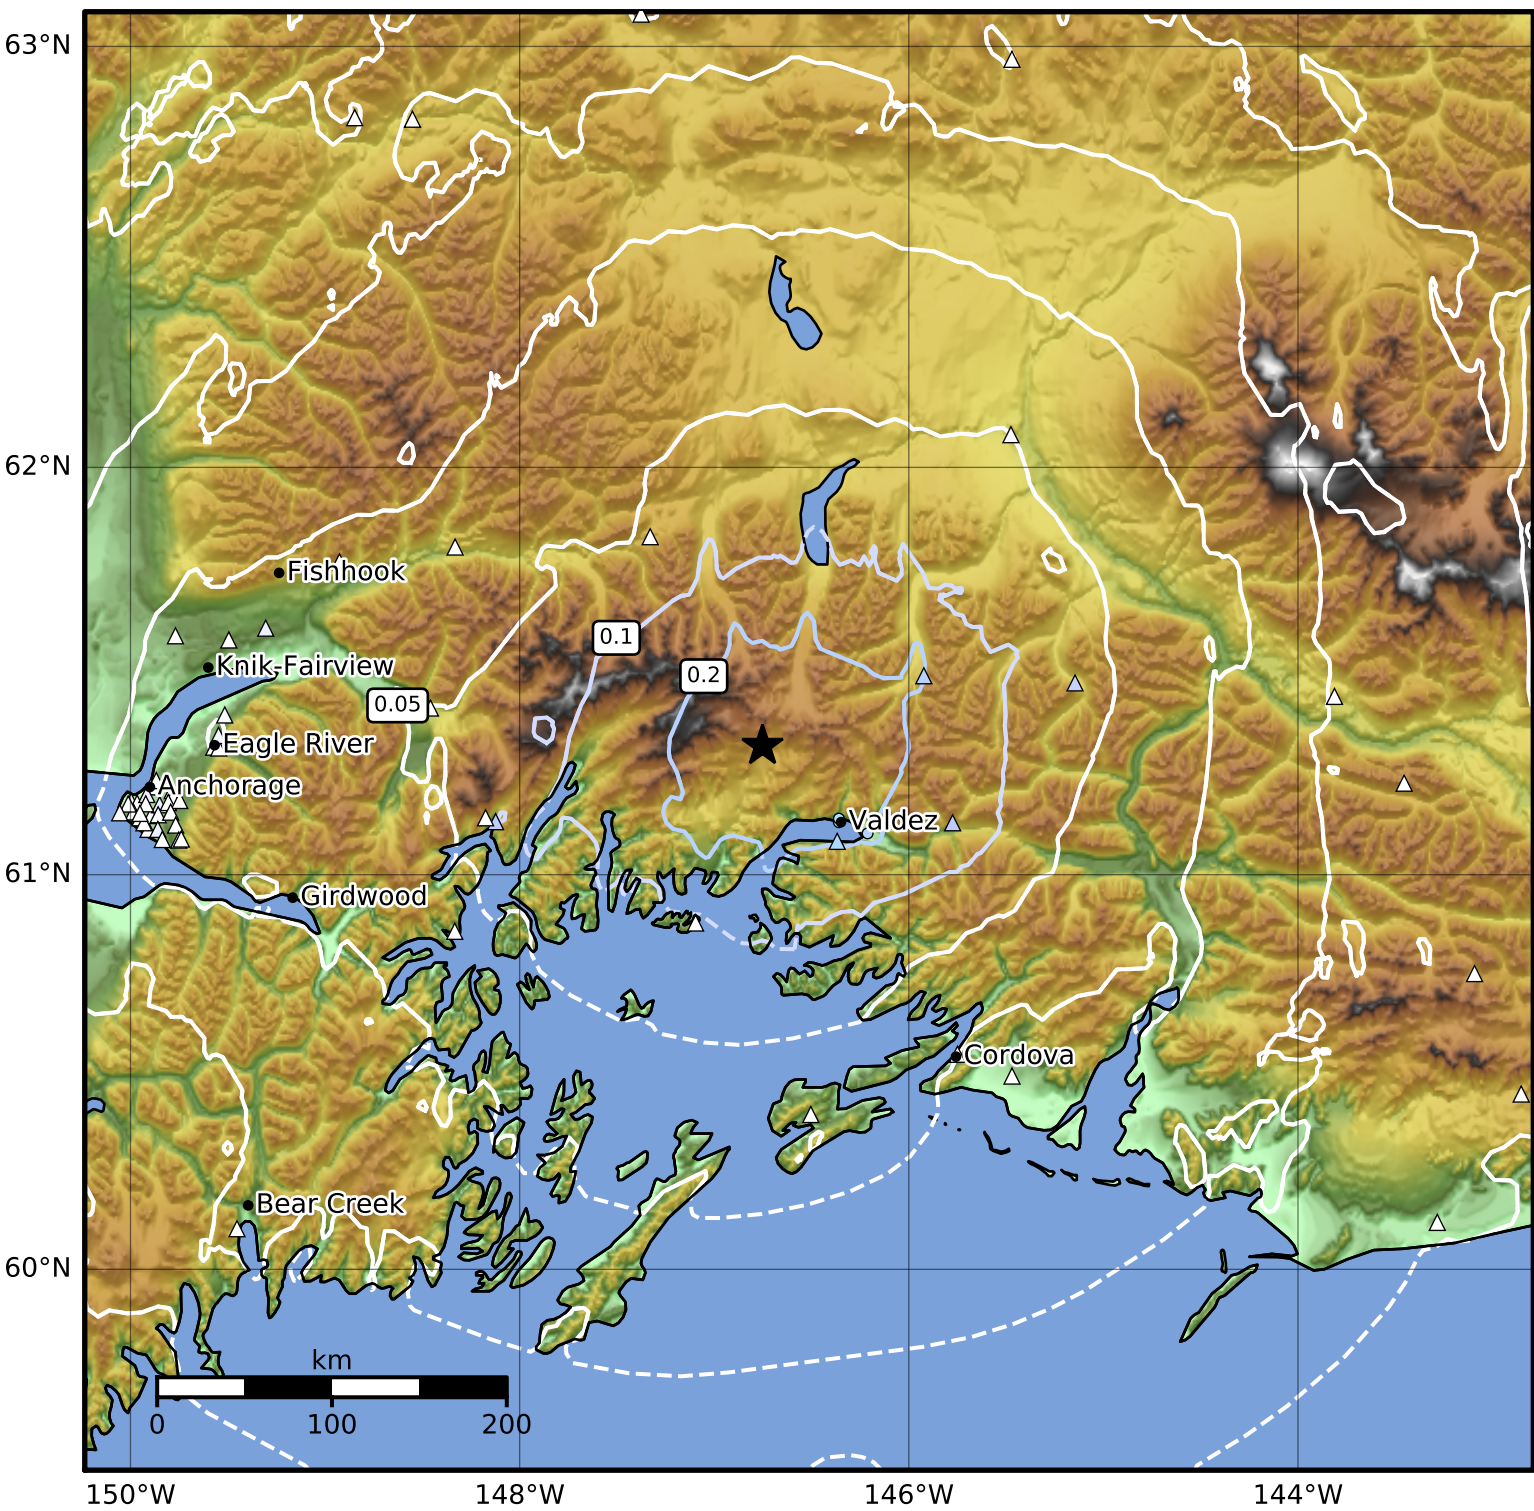

Peak Ground Acceleration Map Alaska Earthquake Center  
 ShakeMap: 31 km (19 miles) NW of Valdez  
 Nov 28, 2023 11:54:18 UTC M3.5 N61.32 W146.75 Depth: 39.7km ID:ak023f99alme

PGA (%g)	0.1	0.2	0.5	1	2	5	10	20	50	100	200
----------	-----	-----	-----	---	---	---	----	----	----	-----	-----

Scale based on Worden et al. (2012)

Version 2: Processed 2023-11-28T17:03:53Z

△ Seismic Instrument    ○ Reported Intensity    ★ Epicenter