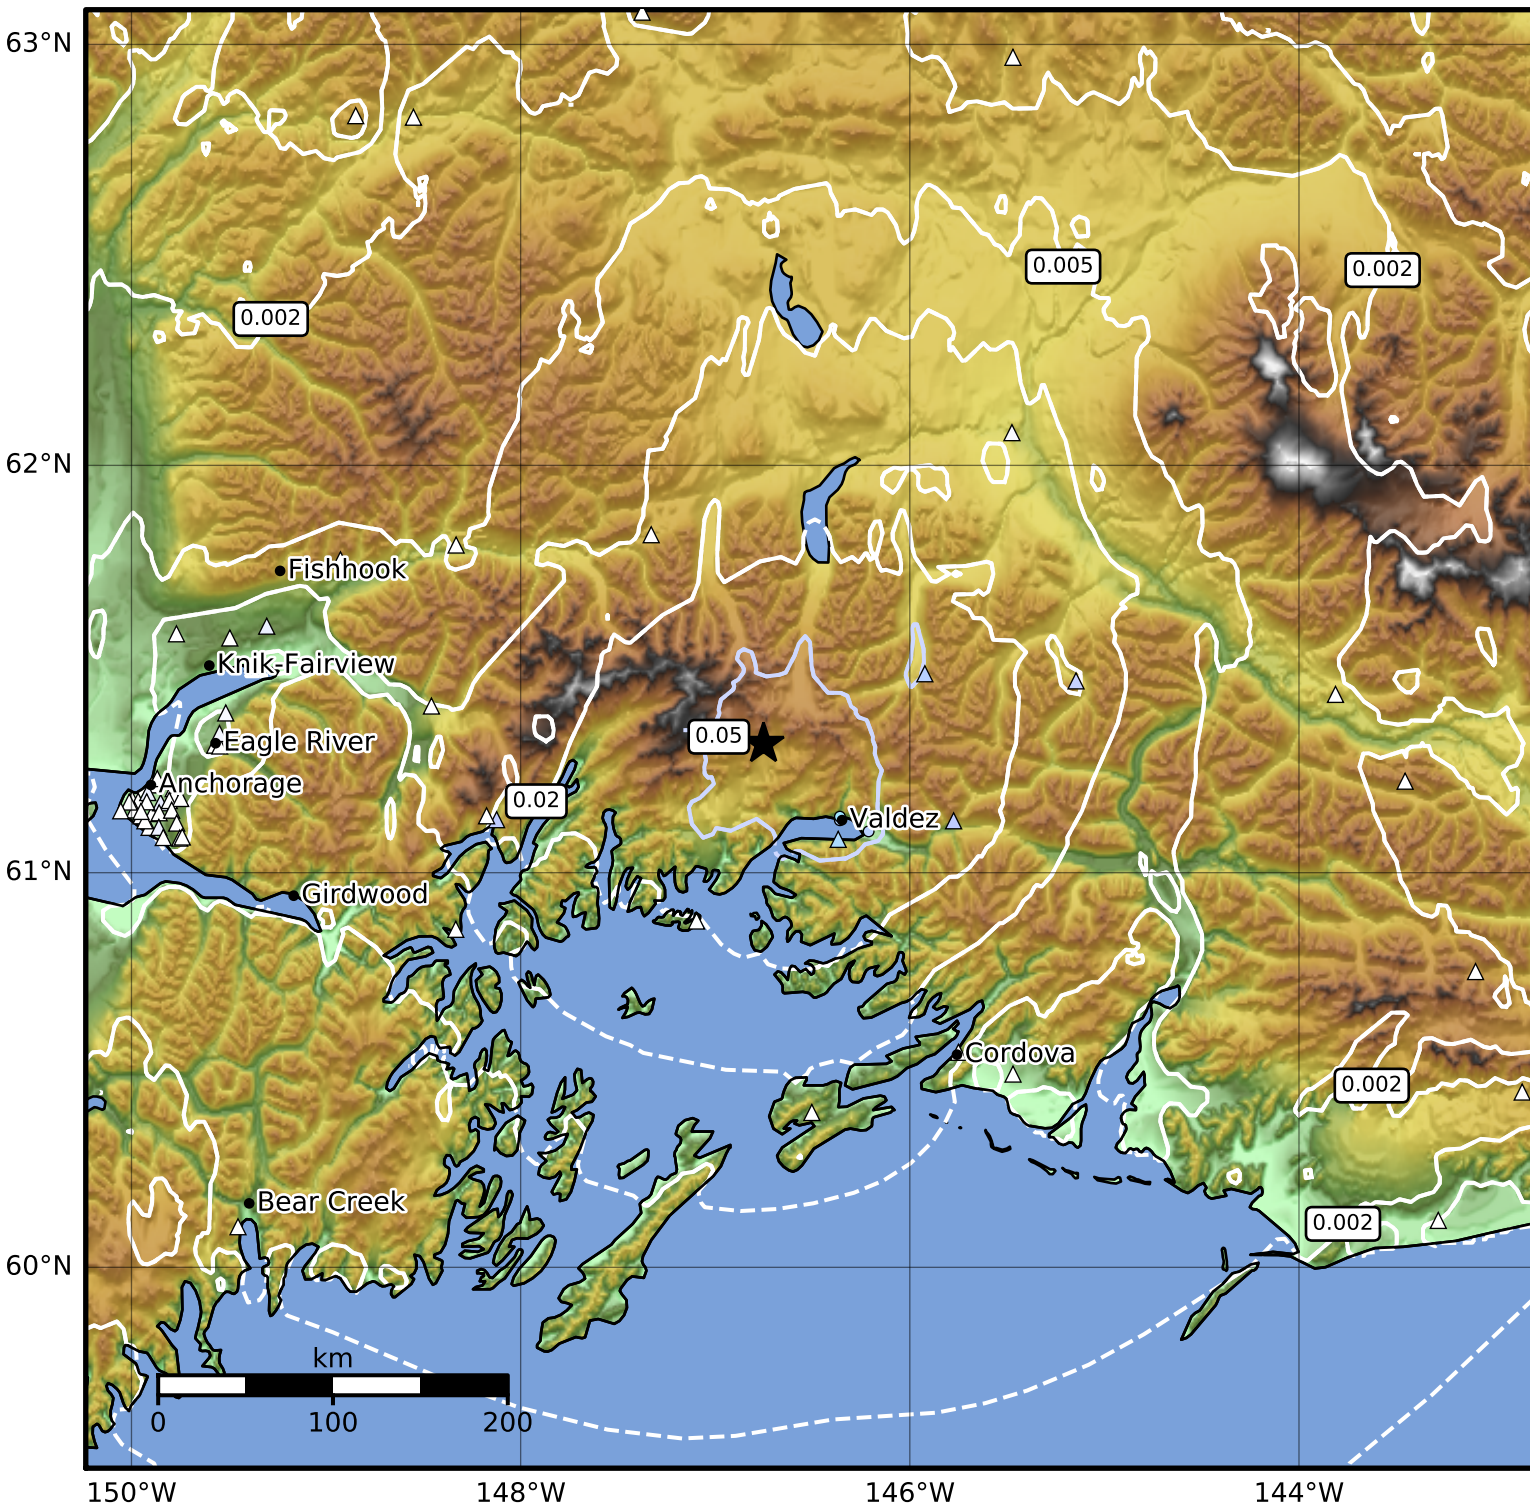

Peak Ground Velocity Map Alaska Earthquake Center  
 ShakeMap: 31 km (19 miles) NW of Valdez  
 Nov 28, 2023 11:54:18 UTC M3.5 N61.32 W146.75 Depth: 39.7km ID:ak023f99alme

PGV (cm/s)	0.1	0.2	0.5	1	2	5	10	20	50	100	200
------------	-----	-----	-----	---	---	---	----	----	----	-----	-----

Scale based on Worden et al. (2012)

Version 2: Processed 2023-11-28T17:03:53Z

△ Seismic Instrument ○ Reported Intensity

★ Epicenter