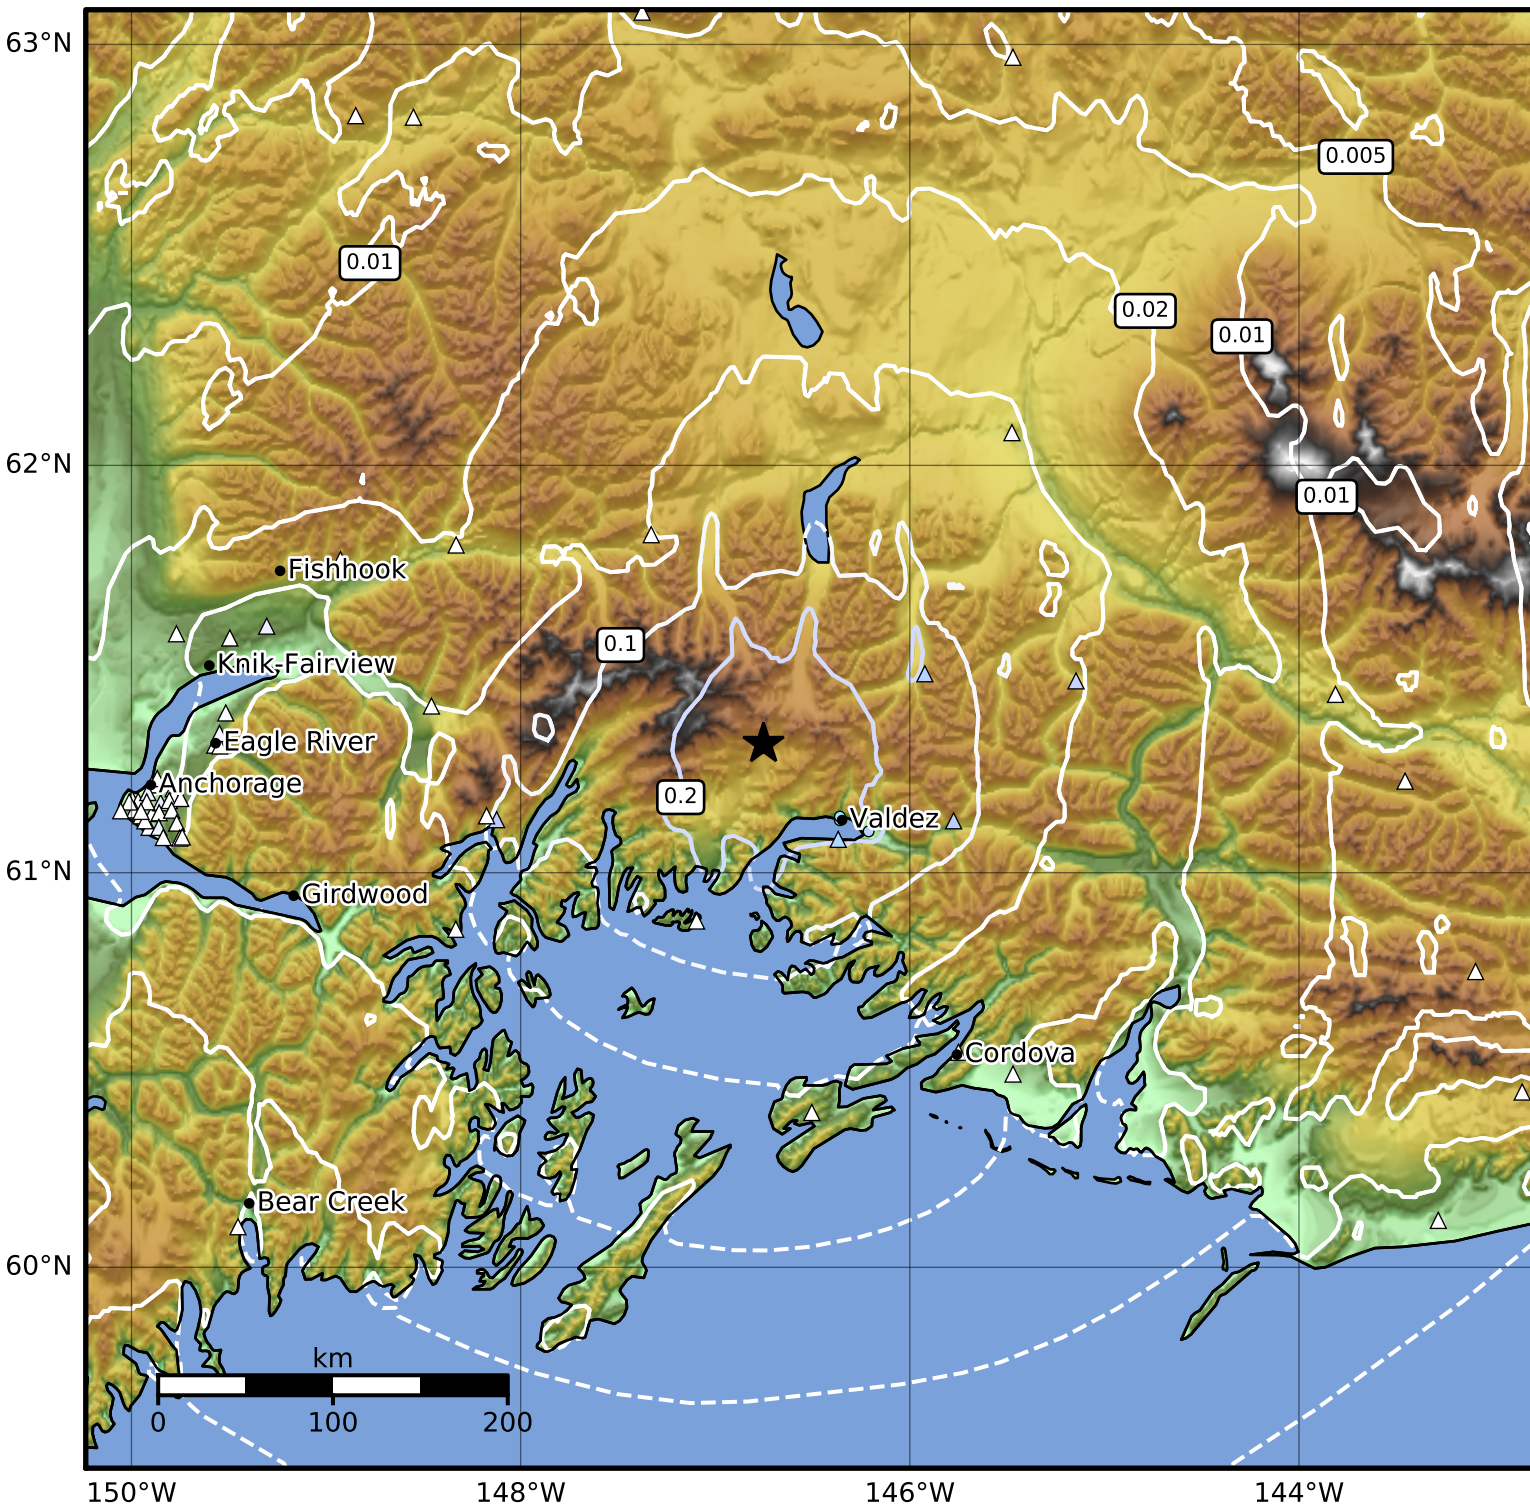

0.3 Second Peak Spectral Acceleration Map Alaska Earthquake Center
 ShakeMap: 31 km (19 miles) NW of Valdez
 Nov 28, 2023 11:54:18 UTC M3.5 N61.32 W146.75 Depth: 39.7km ID:ak023f99alme

SA(0.3) (%g)	0.1	0.2	0.5	1	2	5	10	20	50	100	200
--------------	-----	-----	-----	---	---	---	----	----	----	-----	-----

Scale based on Worden et al. (2012)

Version 2: Processed 2023-11-28T17:03:53Z

△ Seismic Instrument ○ Reported Intensity

★ Epicenter