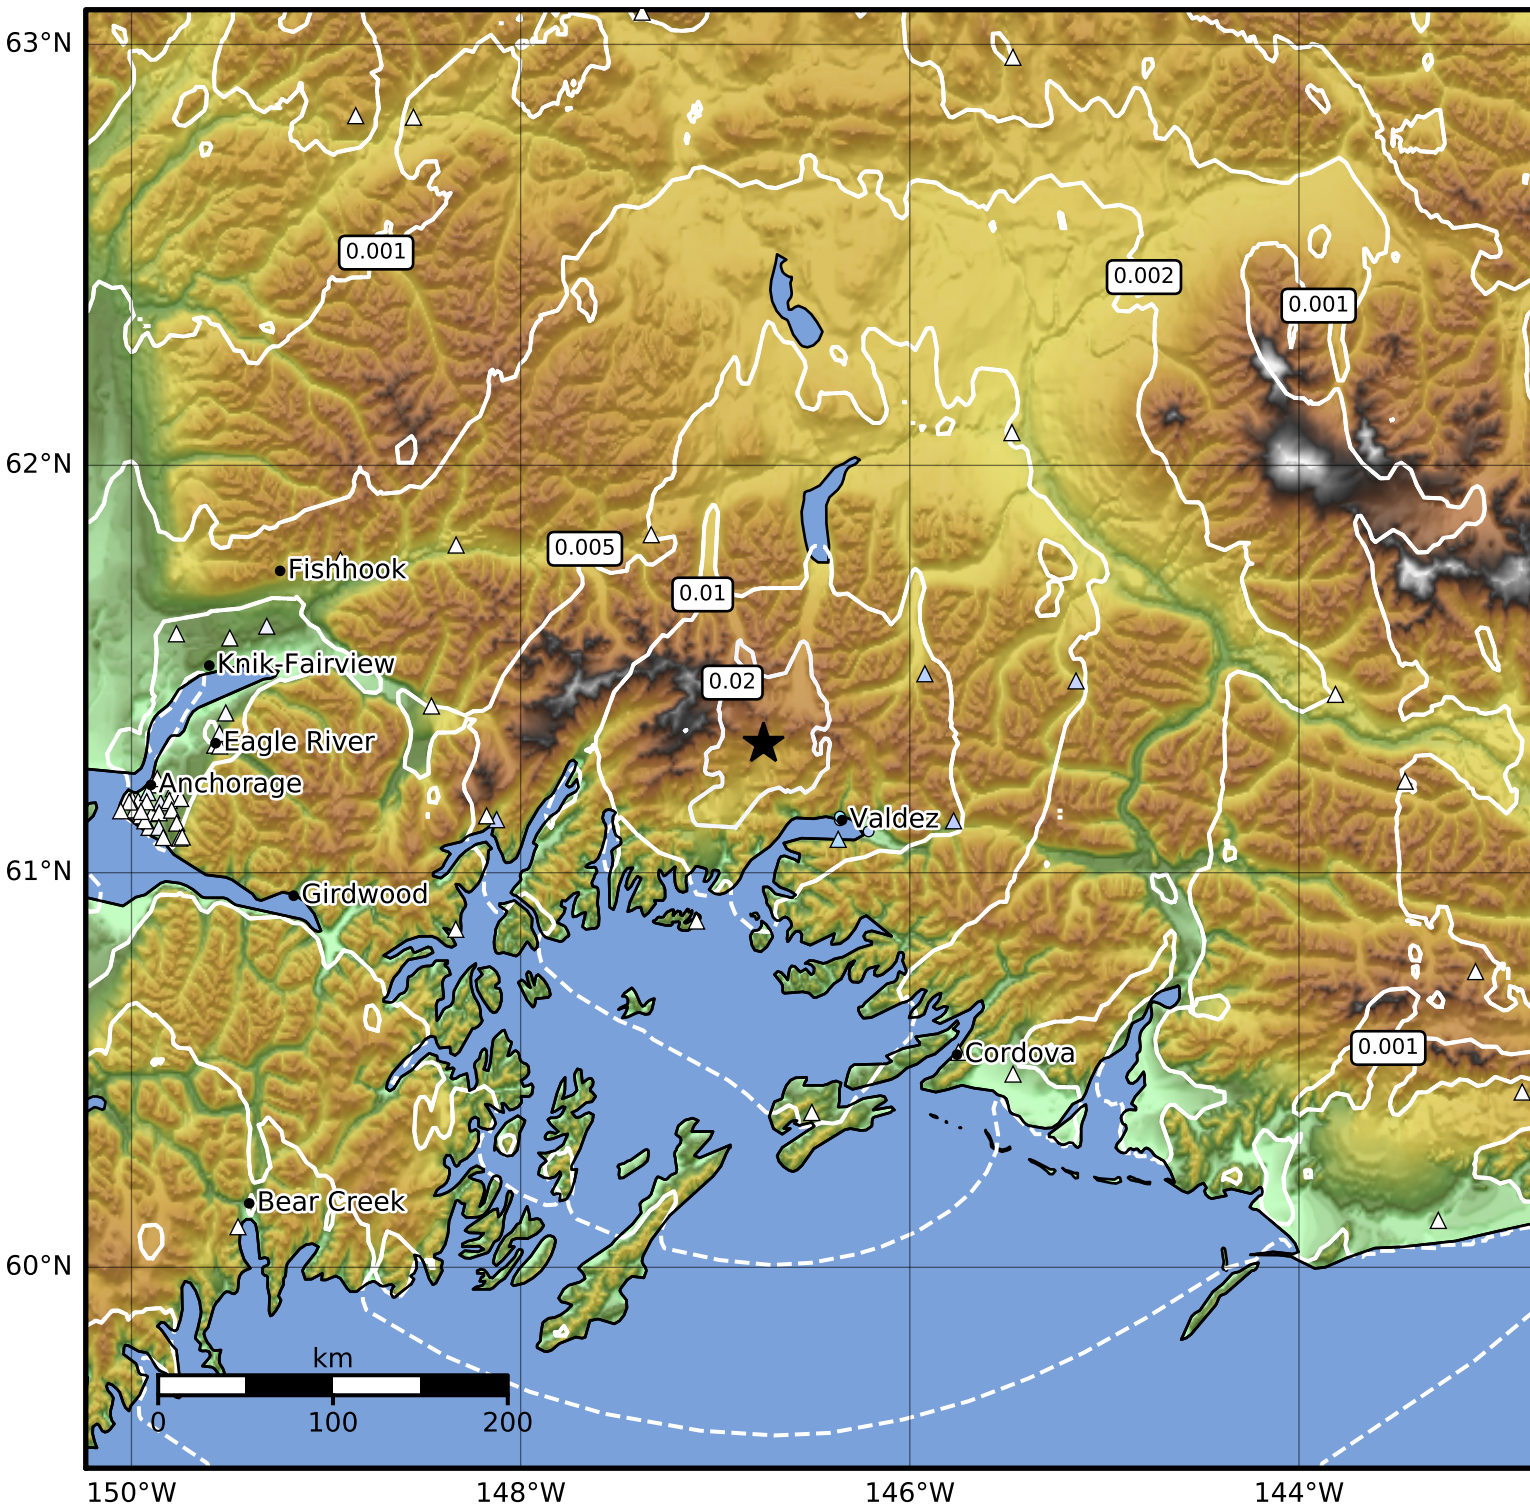

1.0 Second Peak Spectral Acceleration Map Alaska Earthquake Center  
 ShakeMap: 31 km (19 miles) NW of Valdez  
 Nov 28, 2023 11:54:18 UTC M3.5 N61.32 W146.75 Depth: 39.7km ID:ak023f99alme

SA(1.0) (%g)	0.1	0.2	0.5	1	2	5	10	20	50	100	200
--------------	-----	-----	-----	---	---	---	----	----	----	-----	-----

Scale based on Worden et al. (2012)

Version 2: Processed 2023-11-28T17:03:53Z

△ Seismic Instrument ○ Reported Intensity

★ Epicenter