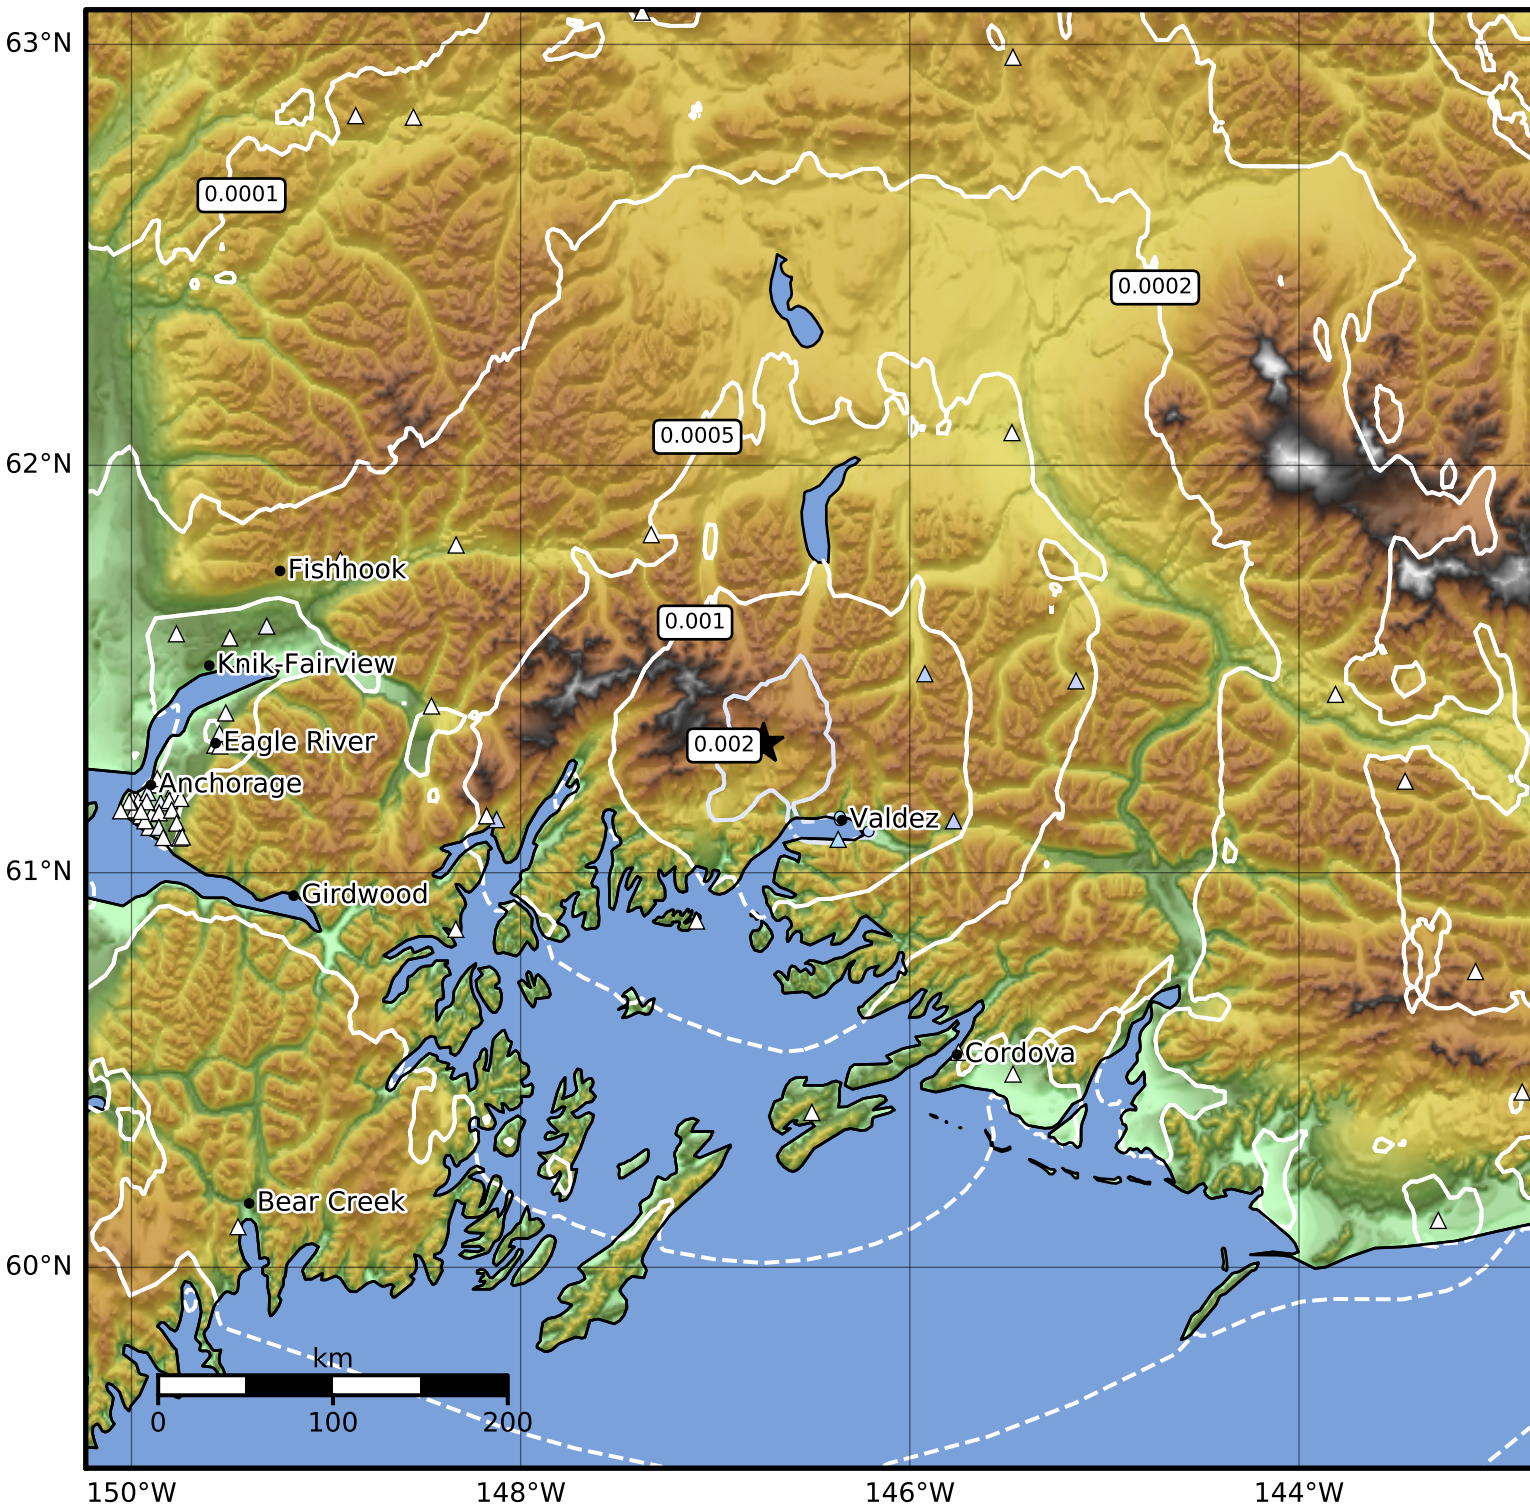

3.0 Second Peak Spectral Acceleration Map Alaska Earthquake Center  
 ShakeMap: 31 km (19 miles) NW of Valdez  
 Nov 28, 2023 11:54:18 UTC M3.5 N61.32 W146.75 Depth: 39.7km ID:ak023f99alme

Scale based on Worden et al. (2012)

Version 2: Processed 2023-11-28T17:03:53Z

△ Seismic Instrument ○ Reported Intensity

★ Epicenter