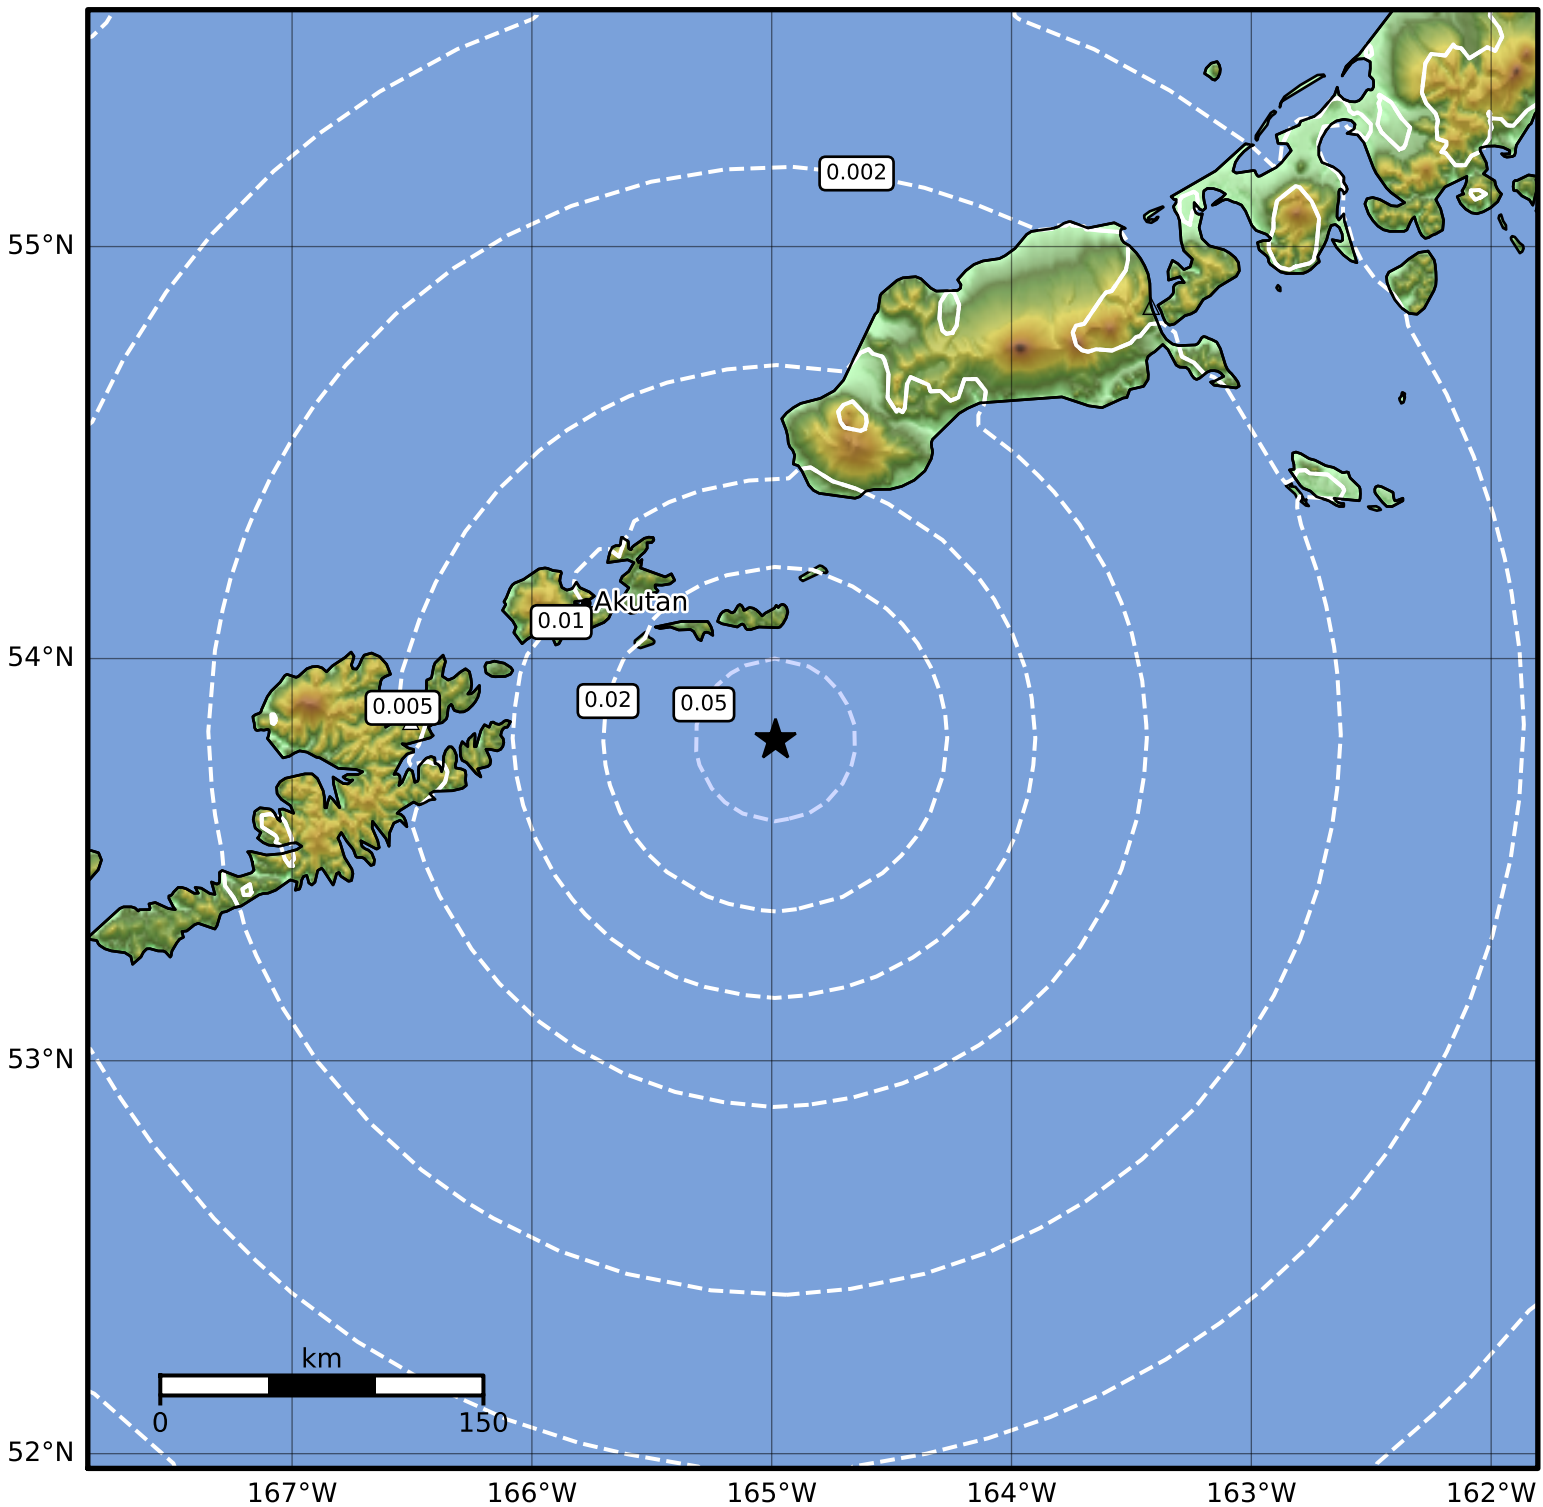

Peak Ground Velocity Map Alaska Earthquake Center
ShakeMap: 64 km (40 miles) SE of Akutan
Jan 09, 2023 23:33:38 UTC M3.8 N53.80 W164.98 Depth: 24.1km ID:ak023f9q8ue

Scale based on Worden et al. (2012)

△ Seismic Instrument ○ Reported Intensity

★ Epicenter

Version 2: Processed 2023-01-10T01:42:49Z