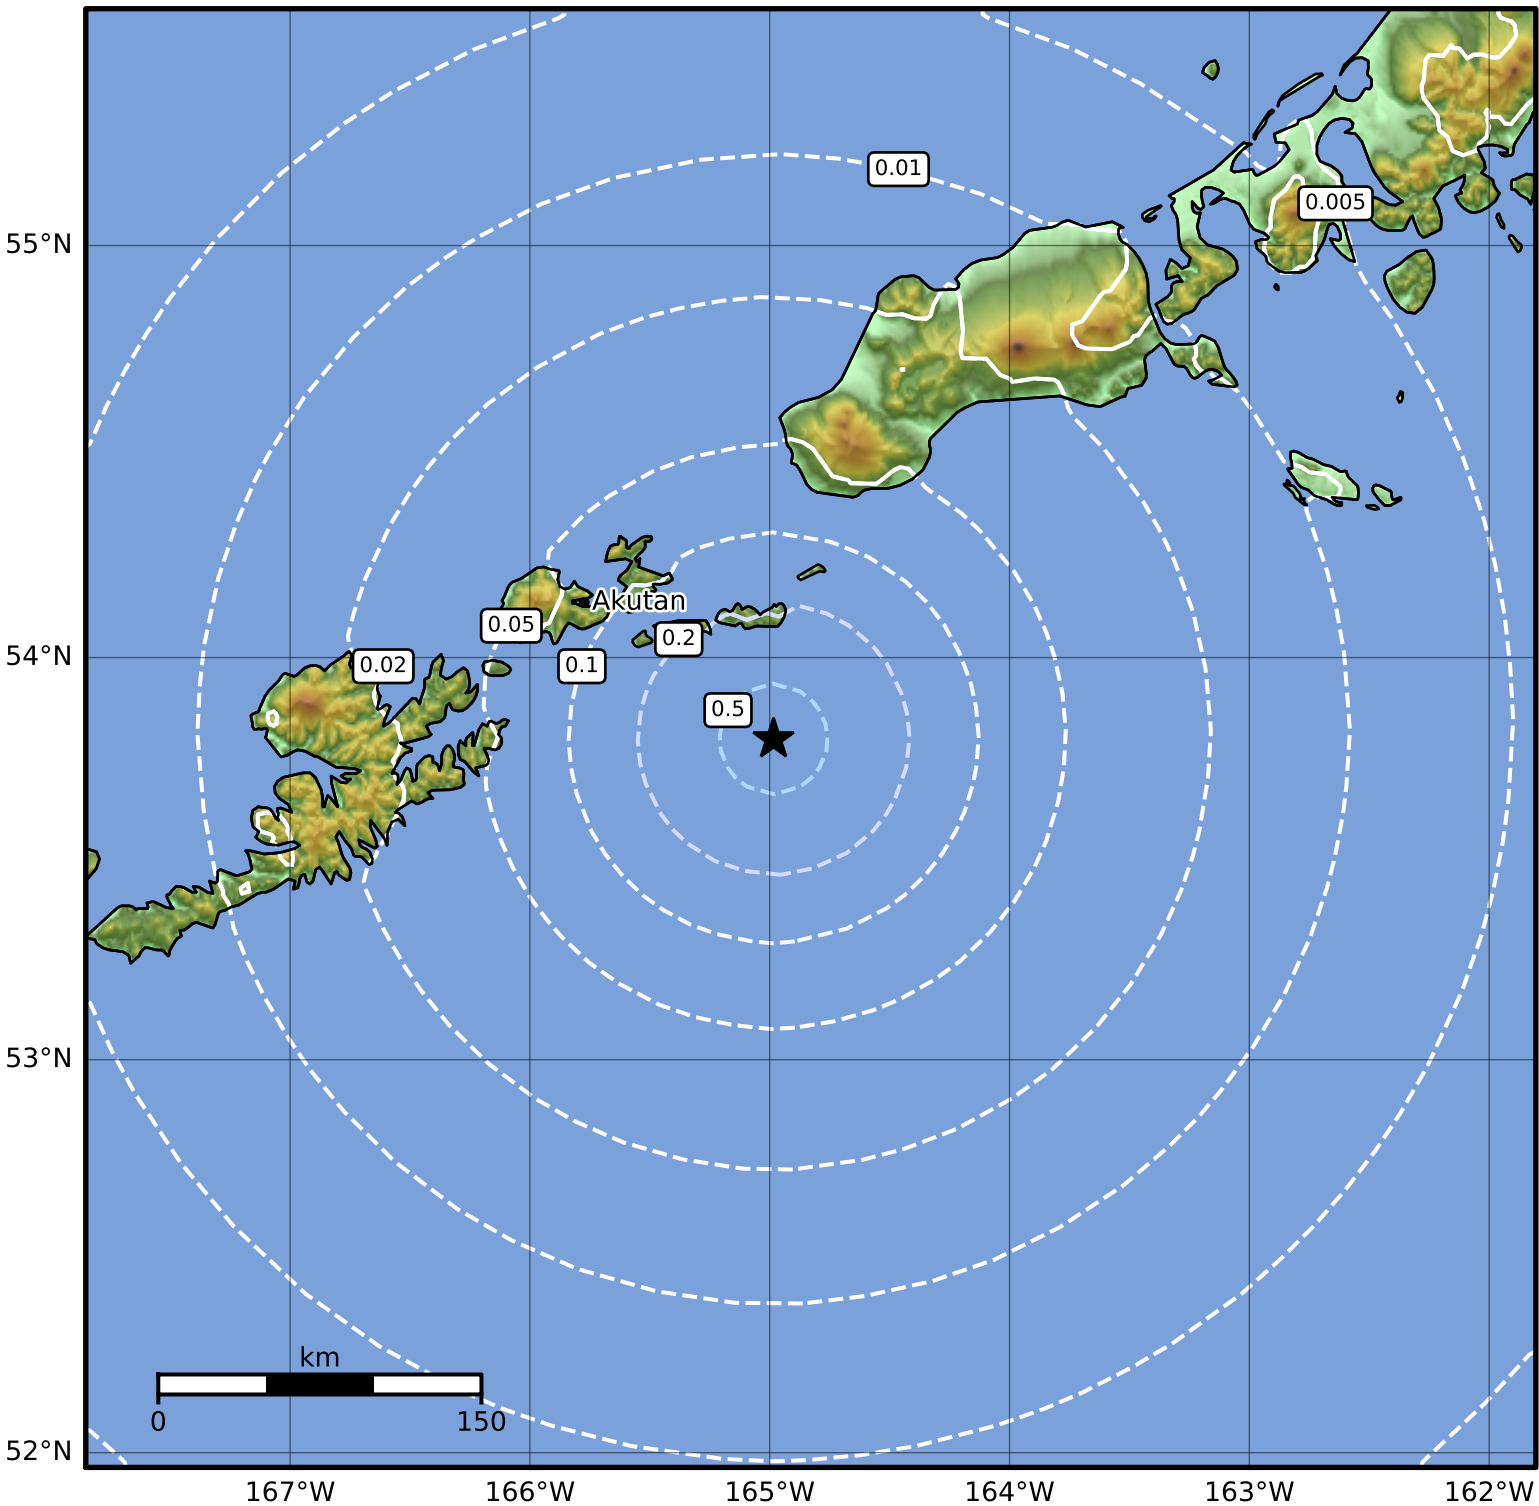

0.3 Second Peak Spectral Acceleration Map Alaska Earthquake Center  
 ShakeMap: 64 km (40 miles) SE of Akutan  
 Jan 09, 2023 23:33:38 UTC M3.8 N53.80 W164.98 Depth: 24.1km ID:ak023f9q8ue

SA(0.3) (%g)	0.1	0.2	0.5	1	2	5	10	20	50	100	200
--------------	-----	-----	-----	---	---	---	----	----	----	-----	-----

Scale based on Worden et al. (2012)

Version 2: Processed 2023-01-10T01:42:49Z

△ Seismic Instrument ○ Reported Intensity

★ Epicenter