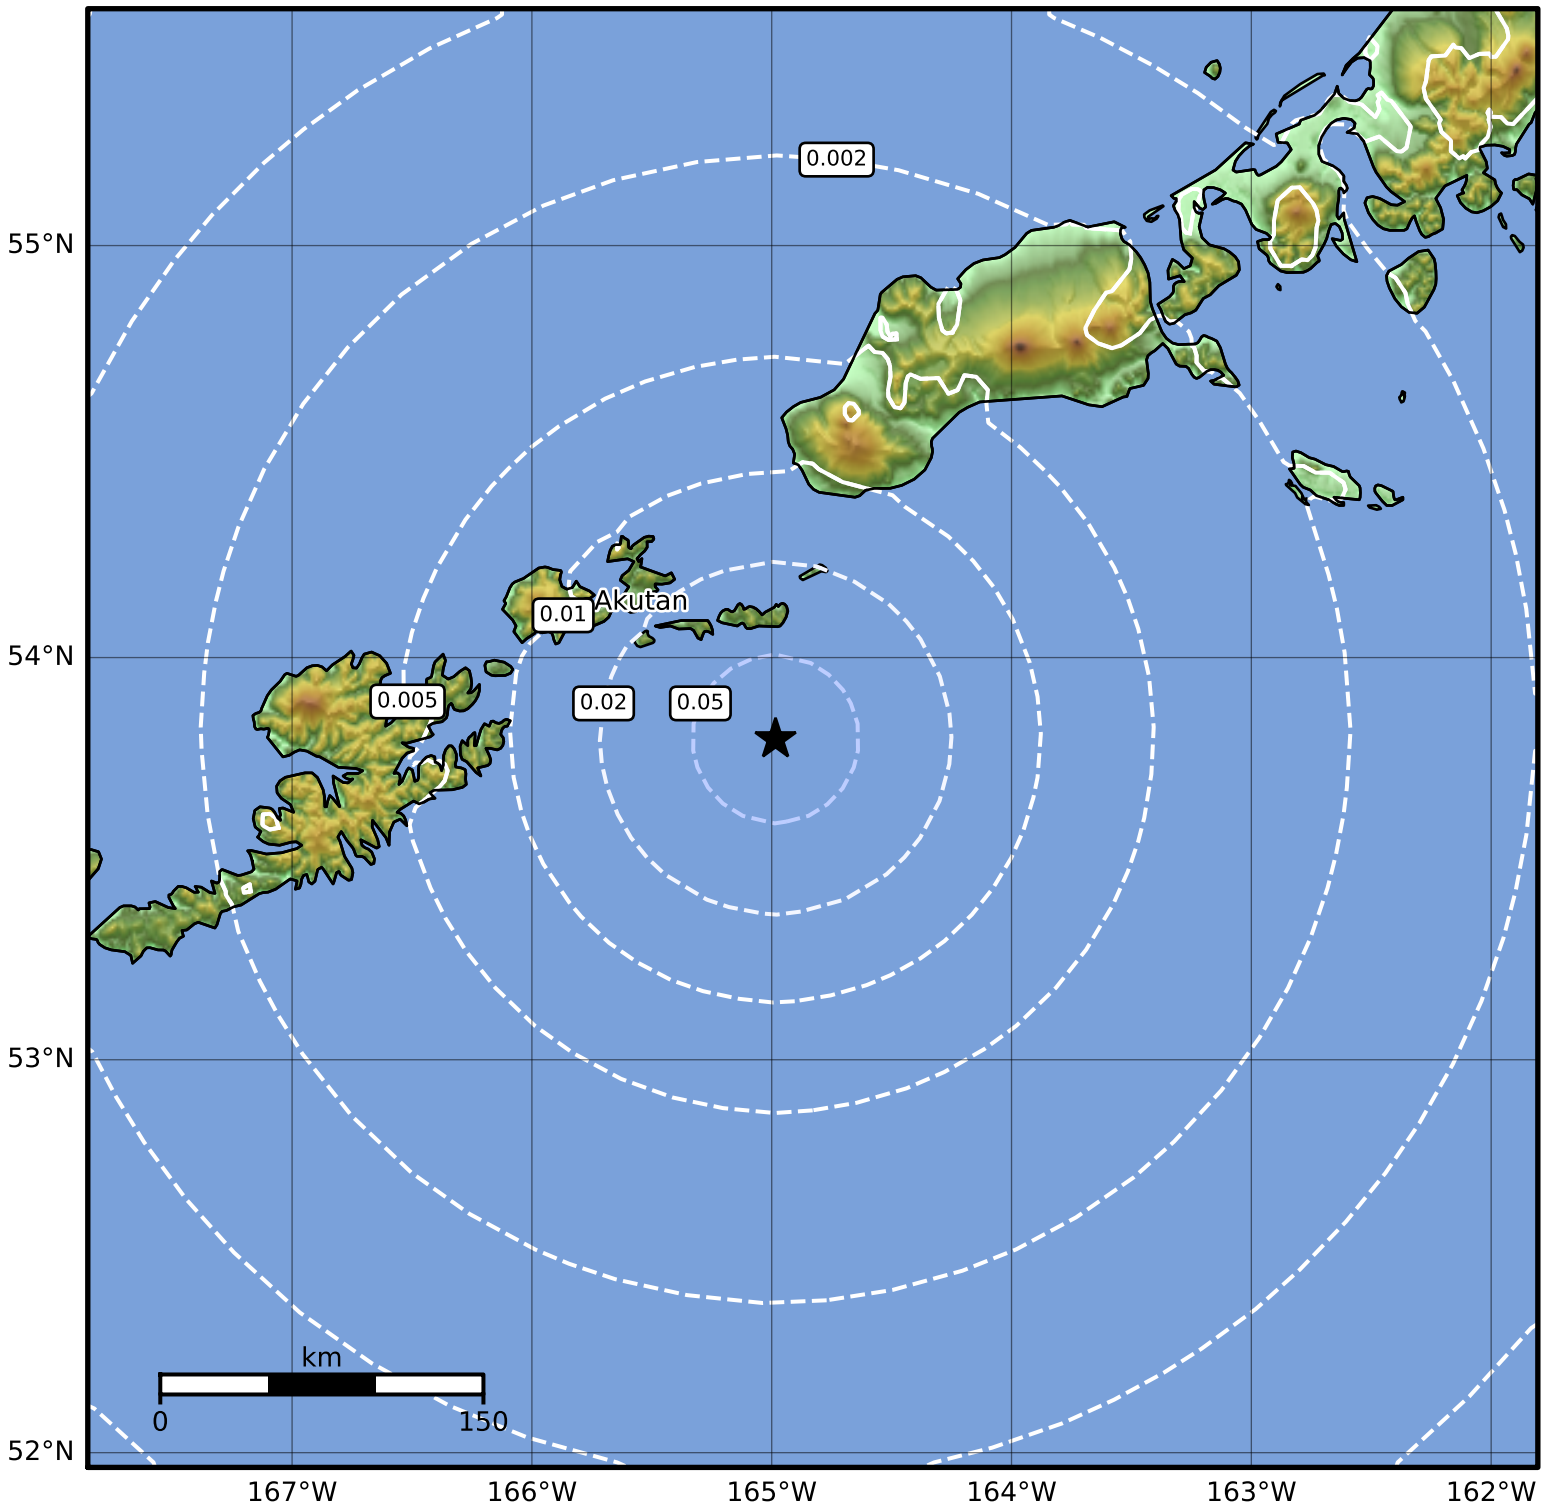

1.0 Second Peak Spectral Acceleration Map Alaska Earthquake Center
 ShakeMap: 64 km (40 miles) SE of Akutan
 Jan 09, 2023 23:33:38 UTC M3.8 N53.80 W164.98 Depth: 24.1km ID:ak023f9q8ue

SA(1.0) (%g)	0.1	0.2	0.5	1	2	5	10	20	50	100	200
---------------------	------------	------------	------------	----------	----------	----------	-----------	-----------	-----------	------------	------------

Scale based on Worden et al. (2012)

Version 2: Processed 2023-01-10T01:42:49Z

△ Seismic Instrument ○ Reported Intensity

★ Epicenter