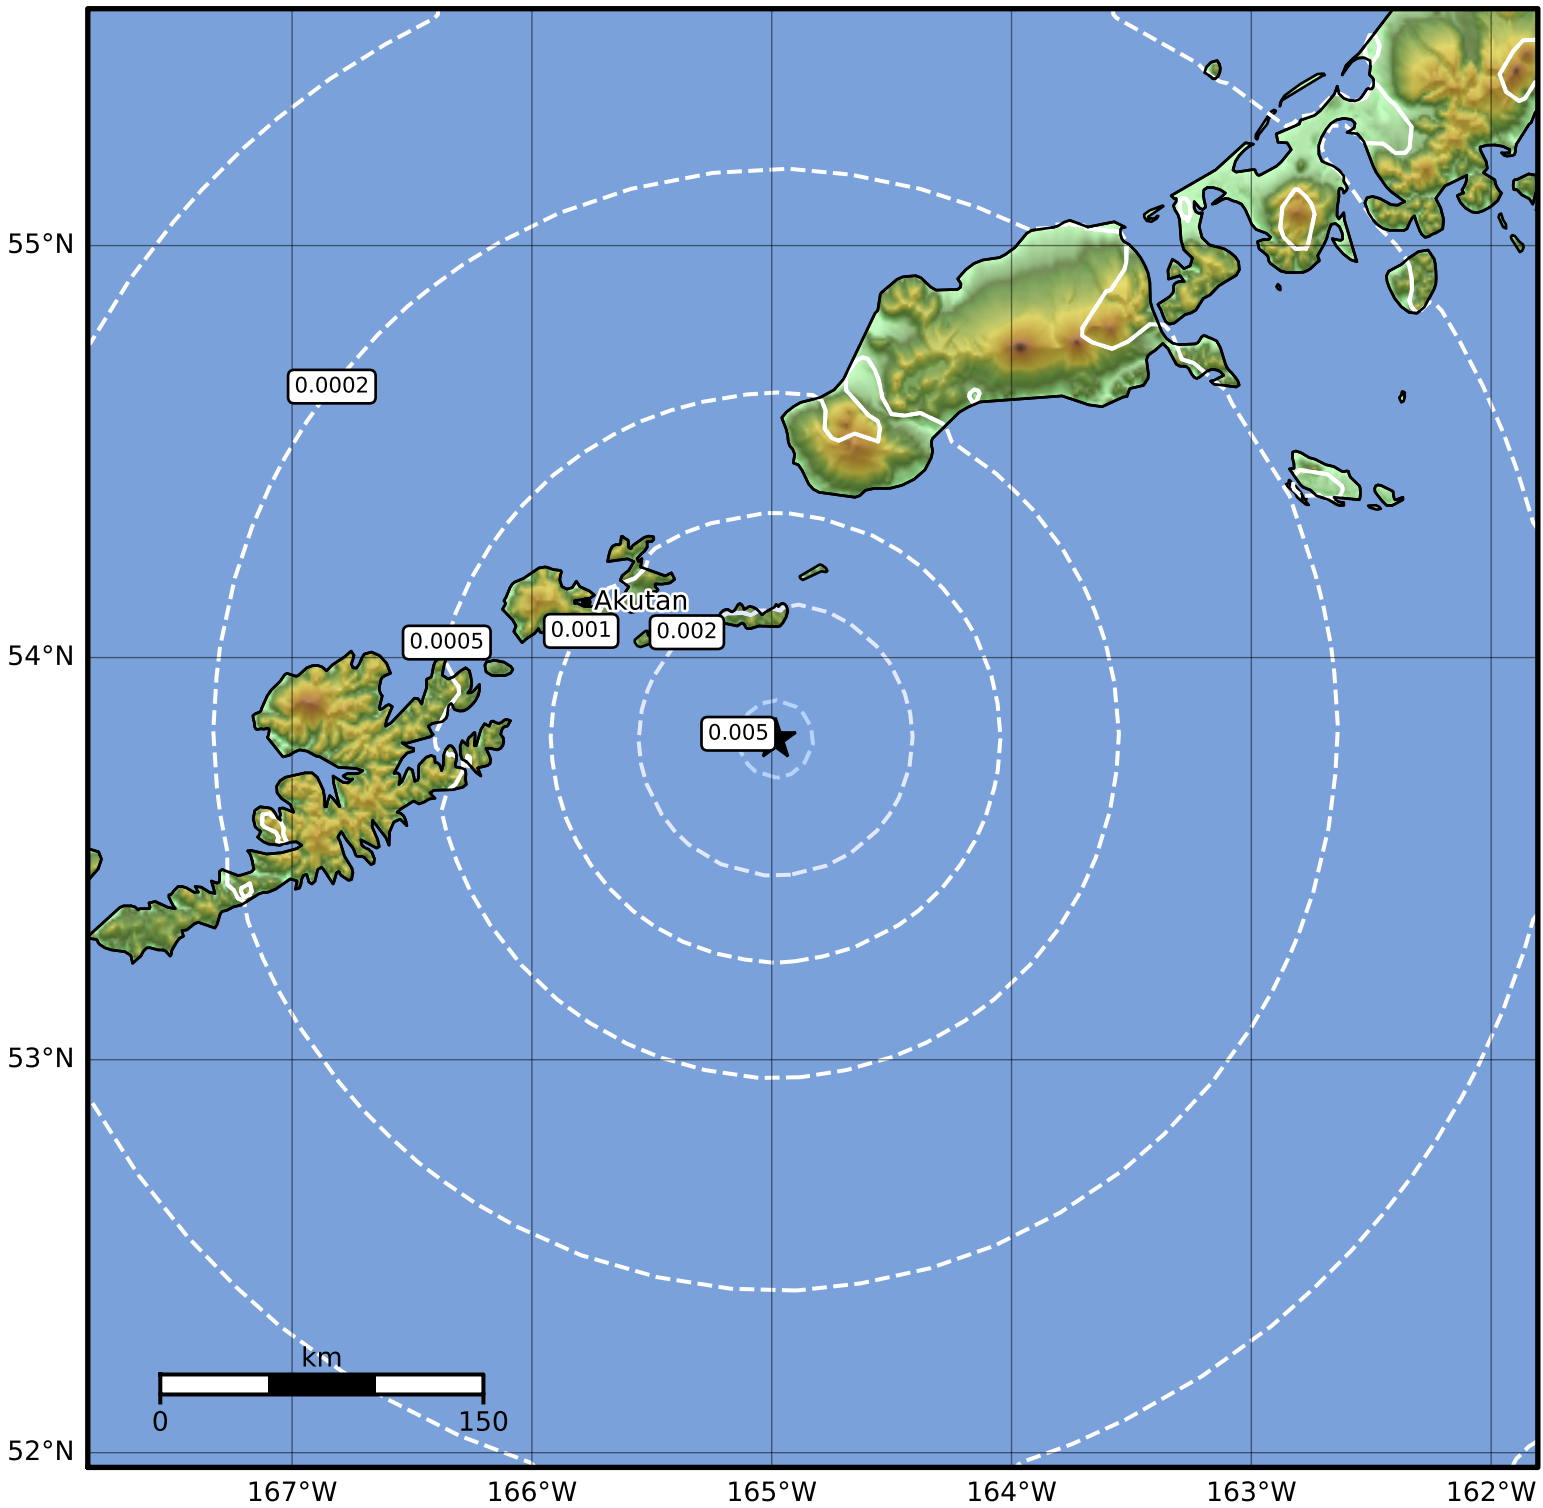

3.0 Second Peak Spectral Acceleration Map Alaska Earthquake Center  
 ShakeMap: 64 km (40 miles) SE of Akutan  
 Jan 09, 2023 23:33:38 UTC M3.8 N53.80 W164.98 Depth: 24.1km ID:ak023f9q8ue

SA(3.0) (%g)	0.1	0.2	0.5	1	2	5	10	20	50
--------------	-----	-----	-----	---	---	---	----	----	----

Scale based on Worden et al. (2012)

Version 2: Processed 2023-01-10T01:42:49Z

△ Seismic Instrument    ○ Reported Intensity

★ Epicenter