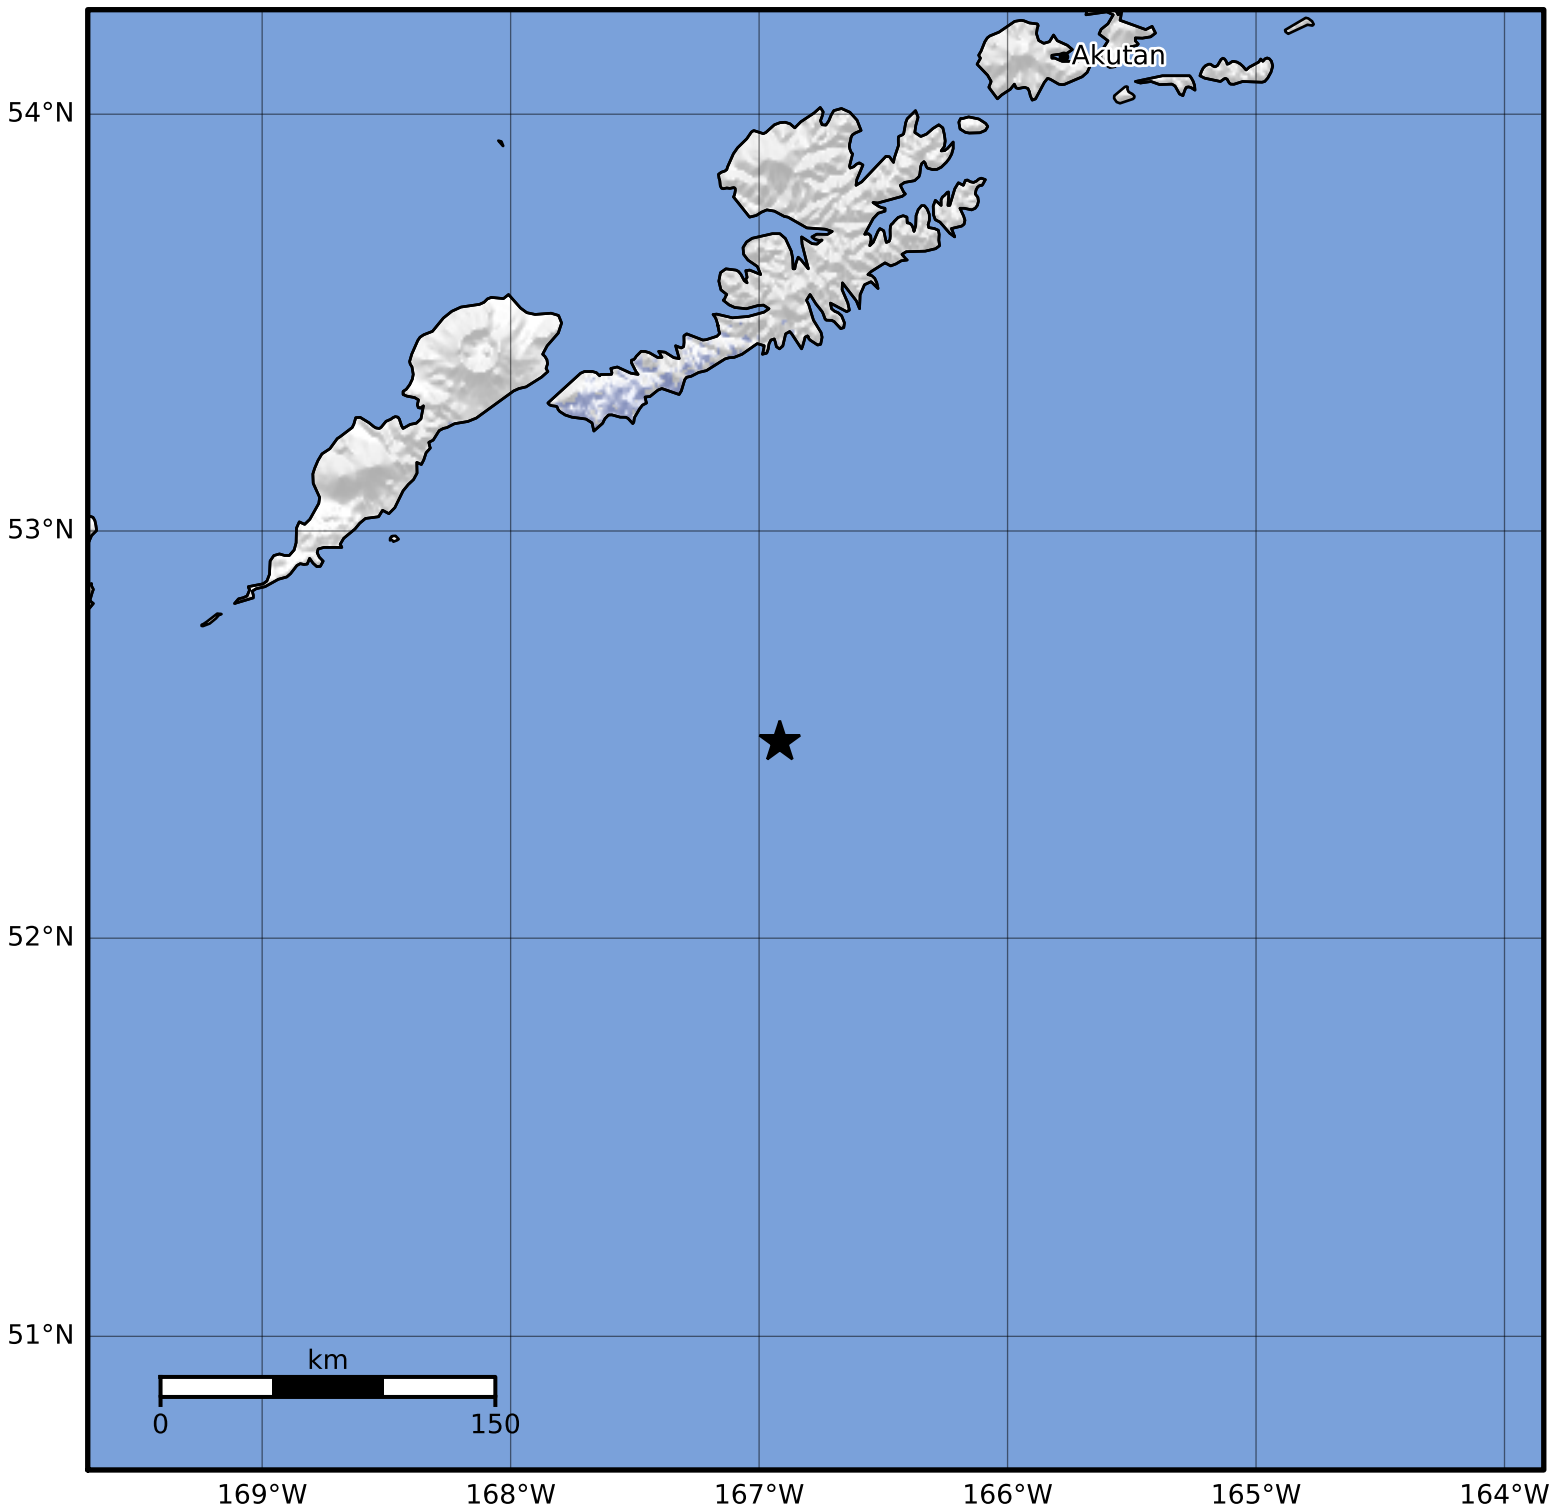

Macroseismic Intensity Map Alaska Earthquake Center
 ShakeMap: 141 km (88 miles) ESE of Nikolski
 Nov 29, 2023 05:28:47 UTC M4.0 N52.48 W166.92 Depth: 14.5km ID:ak023fat3ukh

SHAKING	Not felt	Weak	Light	Moderate	Strong	Very strong	Severe	Violent	Extreme
DAMAGE	None	None	None	Very light	Light	Moderate	Moderate/heavy	Heavy	Very heavy
PGA(%g)	<0.0464	0.297	2.76	6.2	11.5	21.5	40.1	74.7	>139
PGV(cm/s)	<0.0215	0.135	1.41	4.65	9.64	20	41.4	85.8	>178
INTENSITY	I	II-III	IV	V	VI	VII	VIII	IX	X+

Scale based on Worden et al. (2012)

Version 2: Processed 2023-11-29T17:25:40Z

△ Seismic Instrument ○ Reported Intensity

★ Epicenter