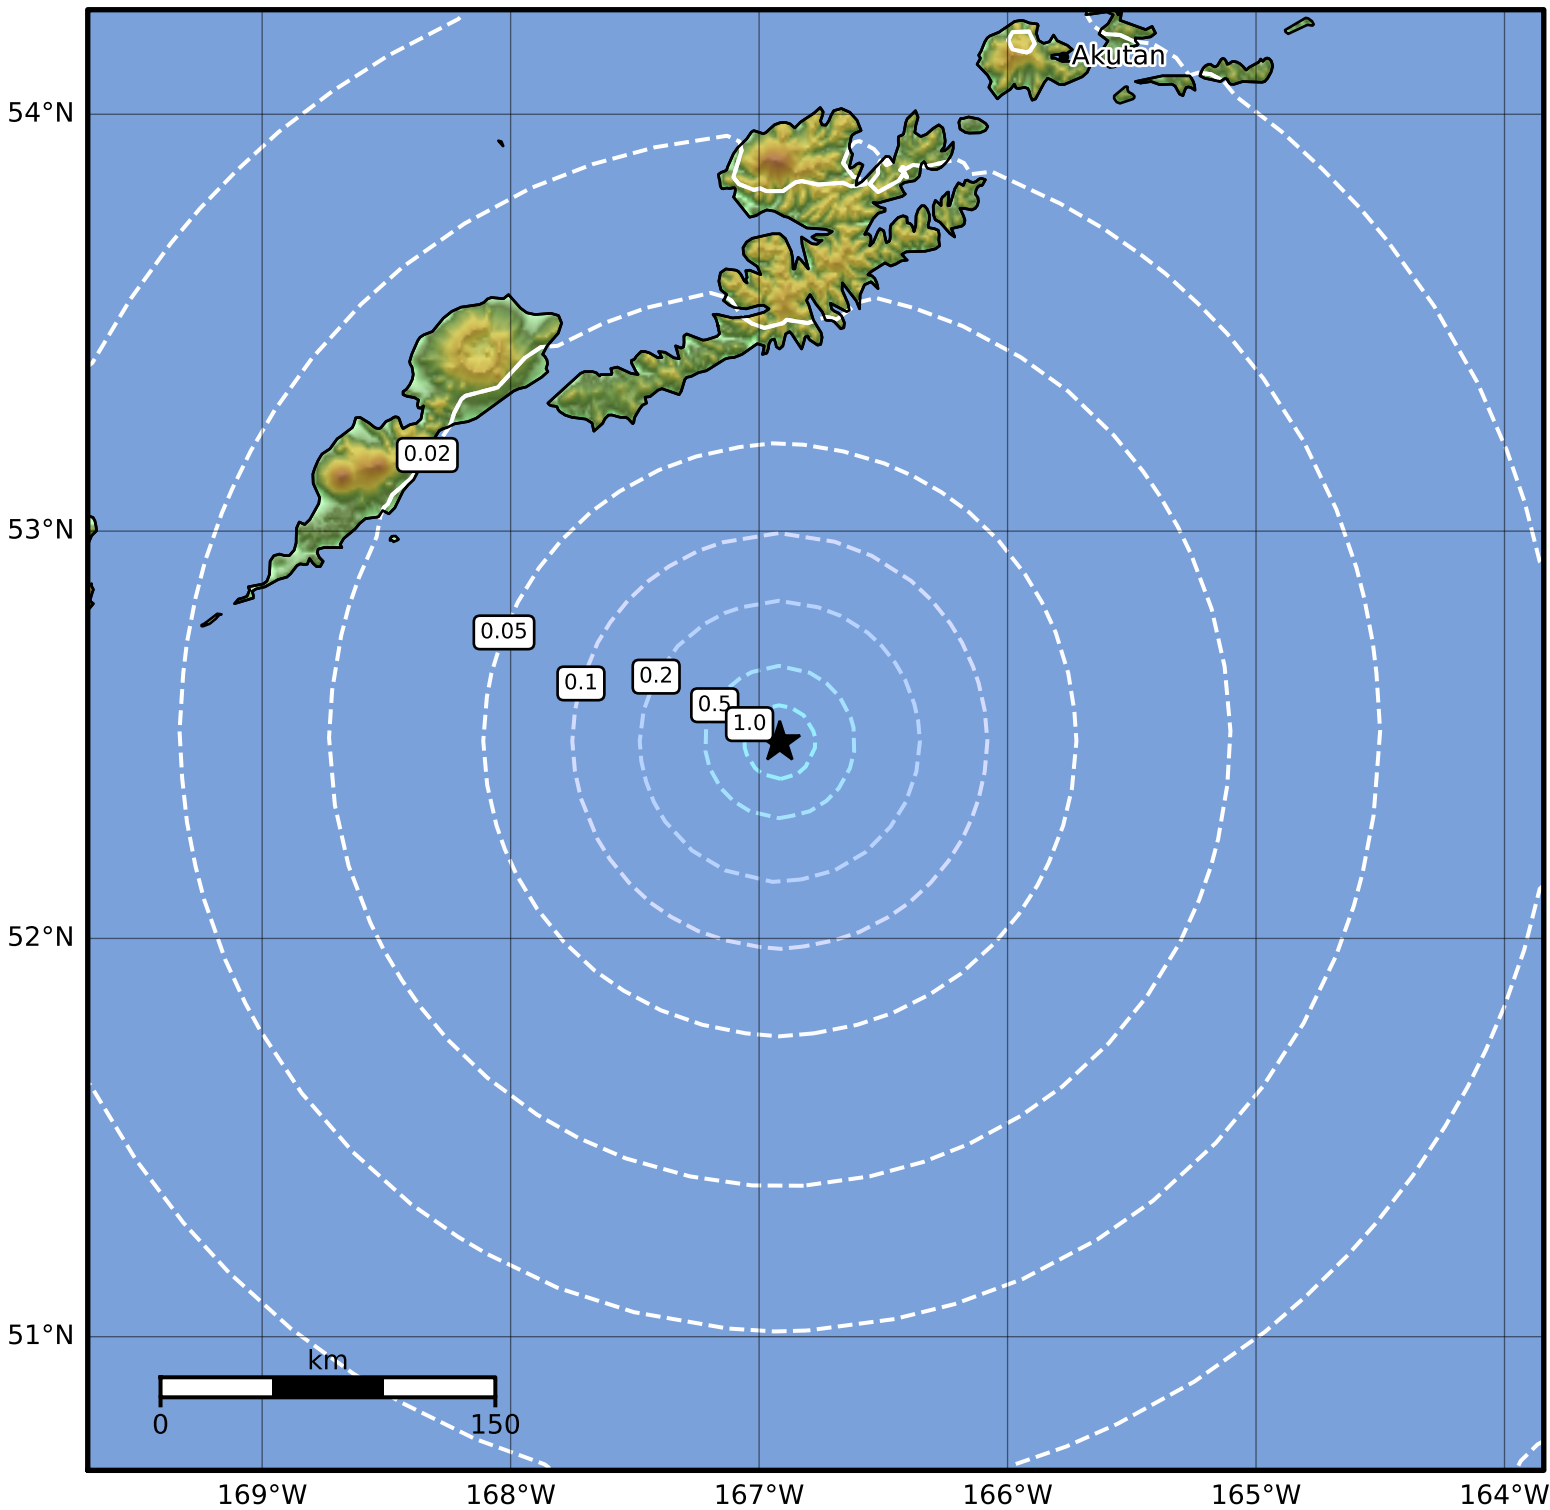

Peak Ground Acceleration Map Alaska Earthquake Center
ShakeMap: 141 km (88 miles) ESE of Nikolski
Nov 29, 2023 05:28:47 UTC M4.0 N52.48 W166.92 Depth: 14.5km ID:ak023fat3ukh

PGA (%g)	0.1	0.2	0.5	1	2	5	10	20	50	100	200
----------	-----	-----	-----	---	---	---	----	----	----	-----	-----

Scale based on Worden et al. (2012)

△ Seismic Instrument ○ Reported Intensity

★ Epicenter

Version 2: Processed 2023-11-29T17:25:40Z