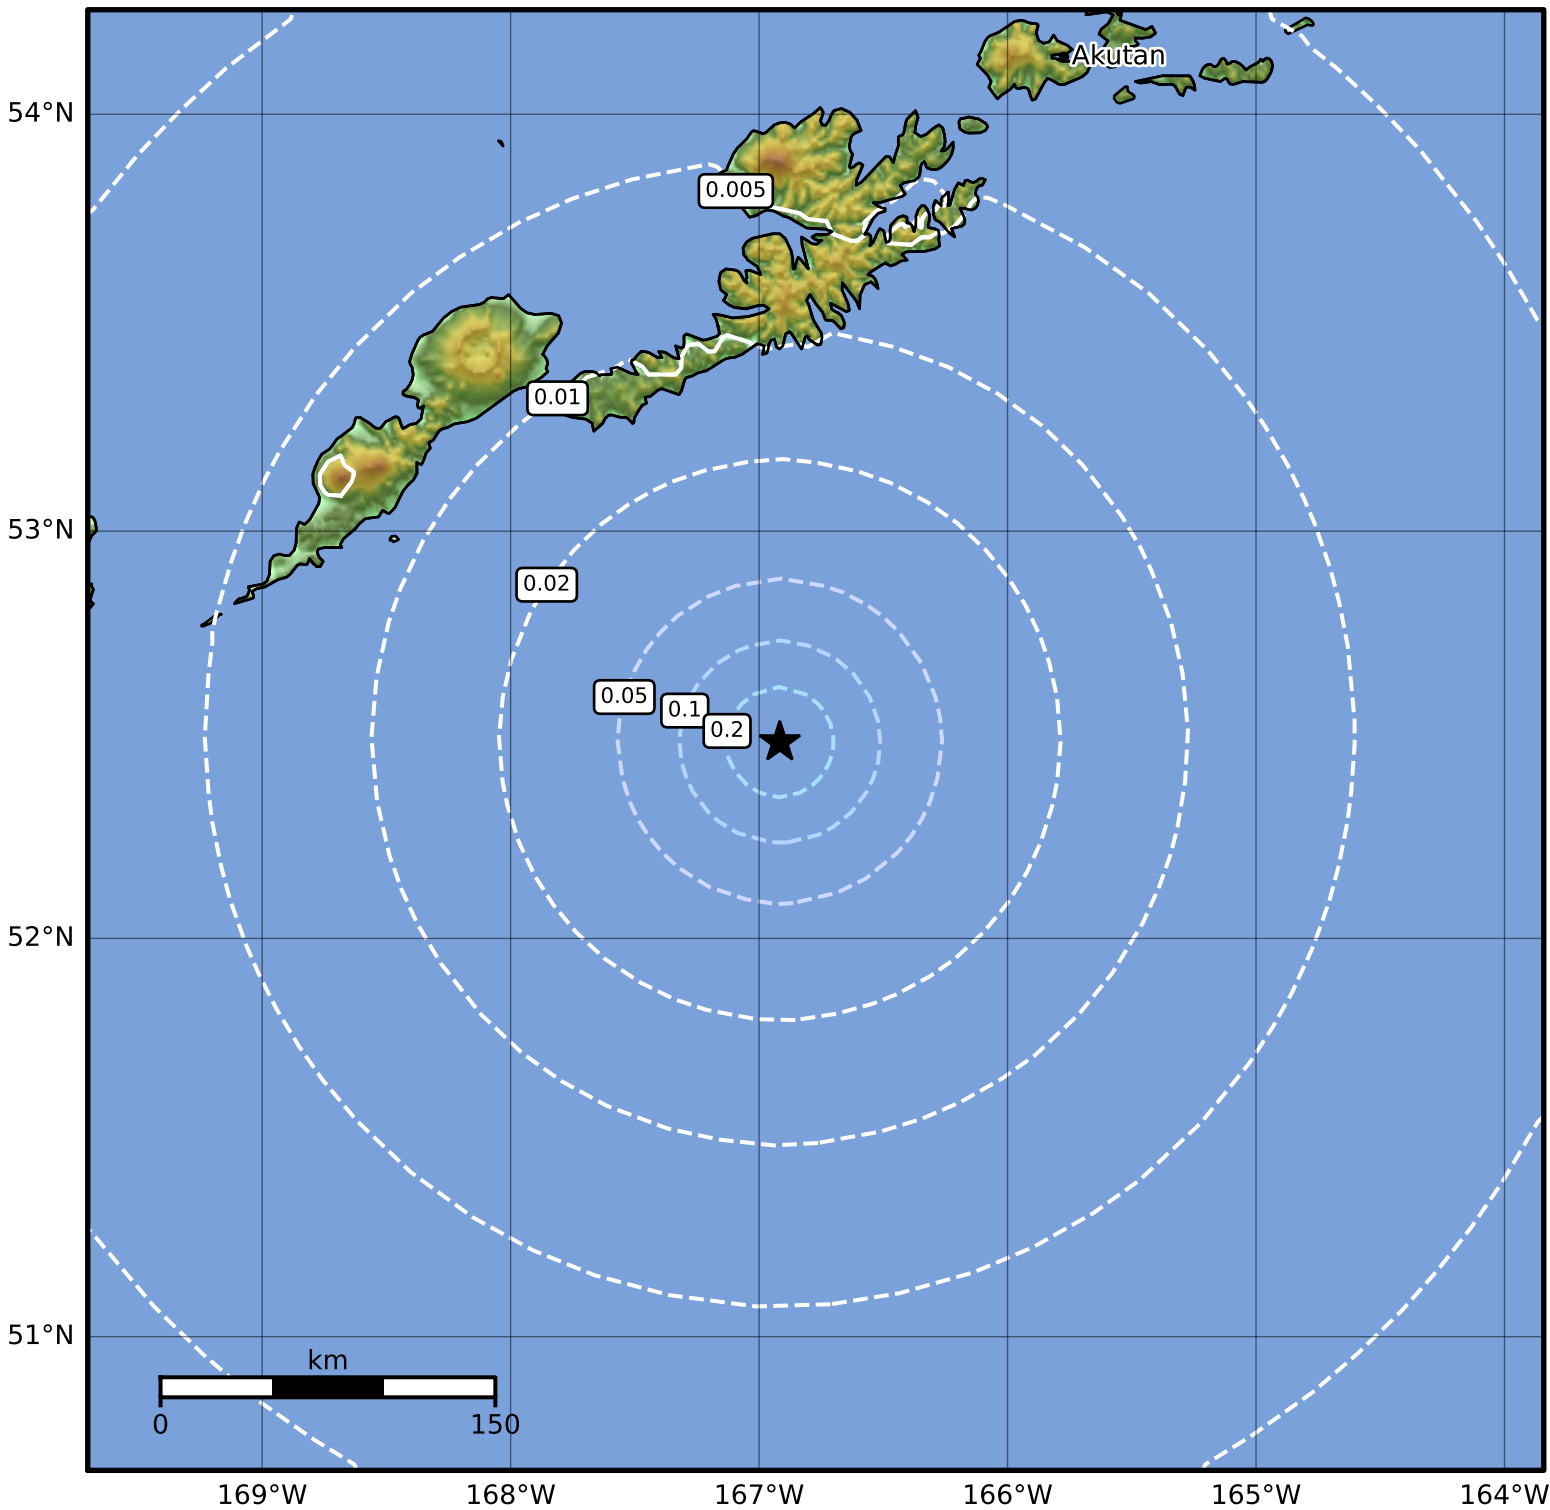

Peak Ground Velocity Map Alaska Earthquake Center
ShakeMap: 141 km (88 miles) ESE of Nikolai
Nov 29, 2023 05:28:47 UTC M4.0 N52.48 W166.92 Depth: 14.5km ID:ak023fat3ukh

PGV (cm/s)	0.1	0.2	0.5	1	2	5	10	20	50	100	200
------------	-----	-----	-----	---	---	---	----	----	----	-----	-----

Scale based on Worden et al. (2012)

△ Seismic Instrument ○ Reported Intensity

★ Epicenter

Version 2: Processed 2023-11-29T17:25:40Z