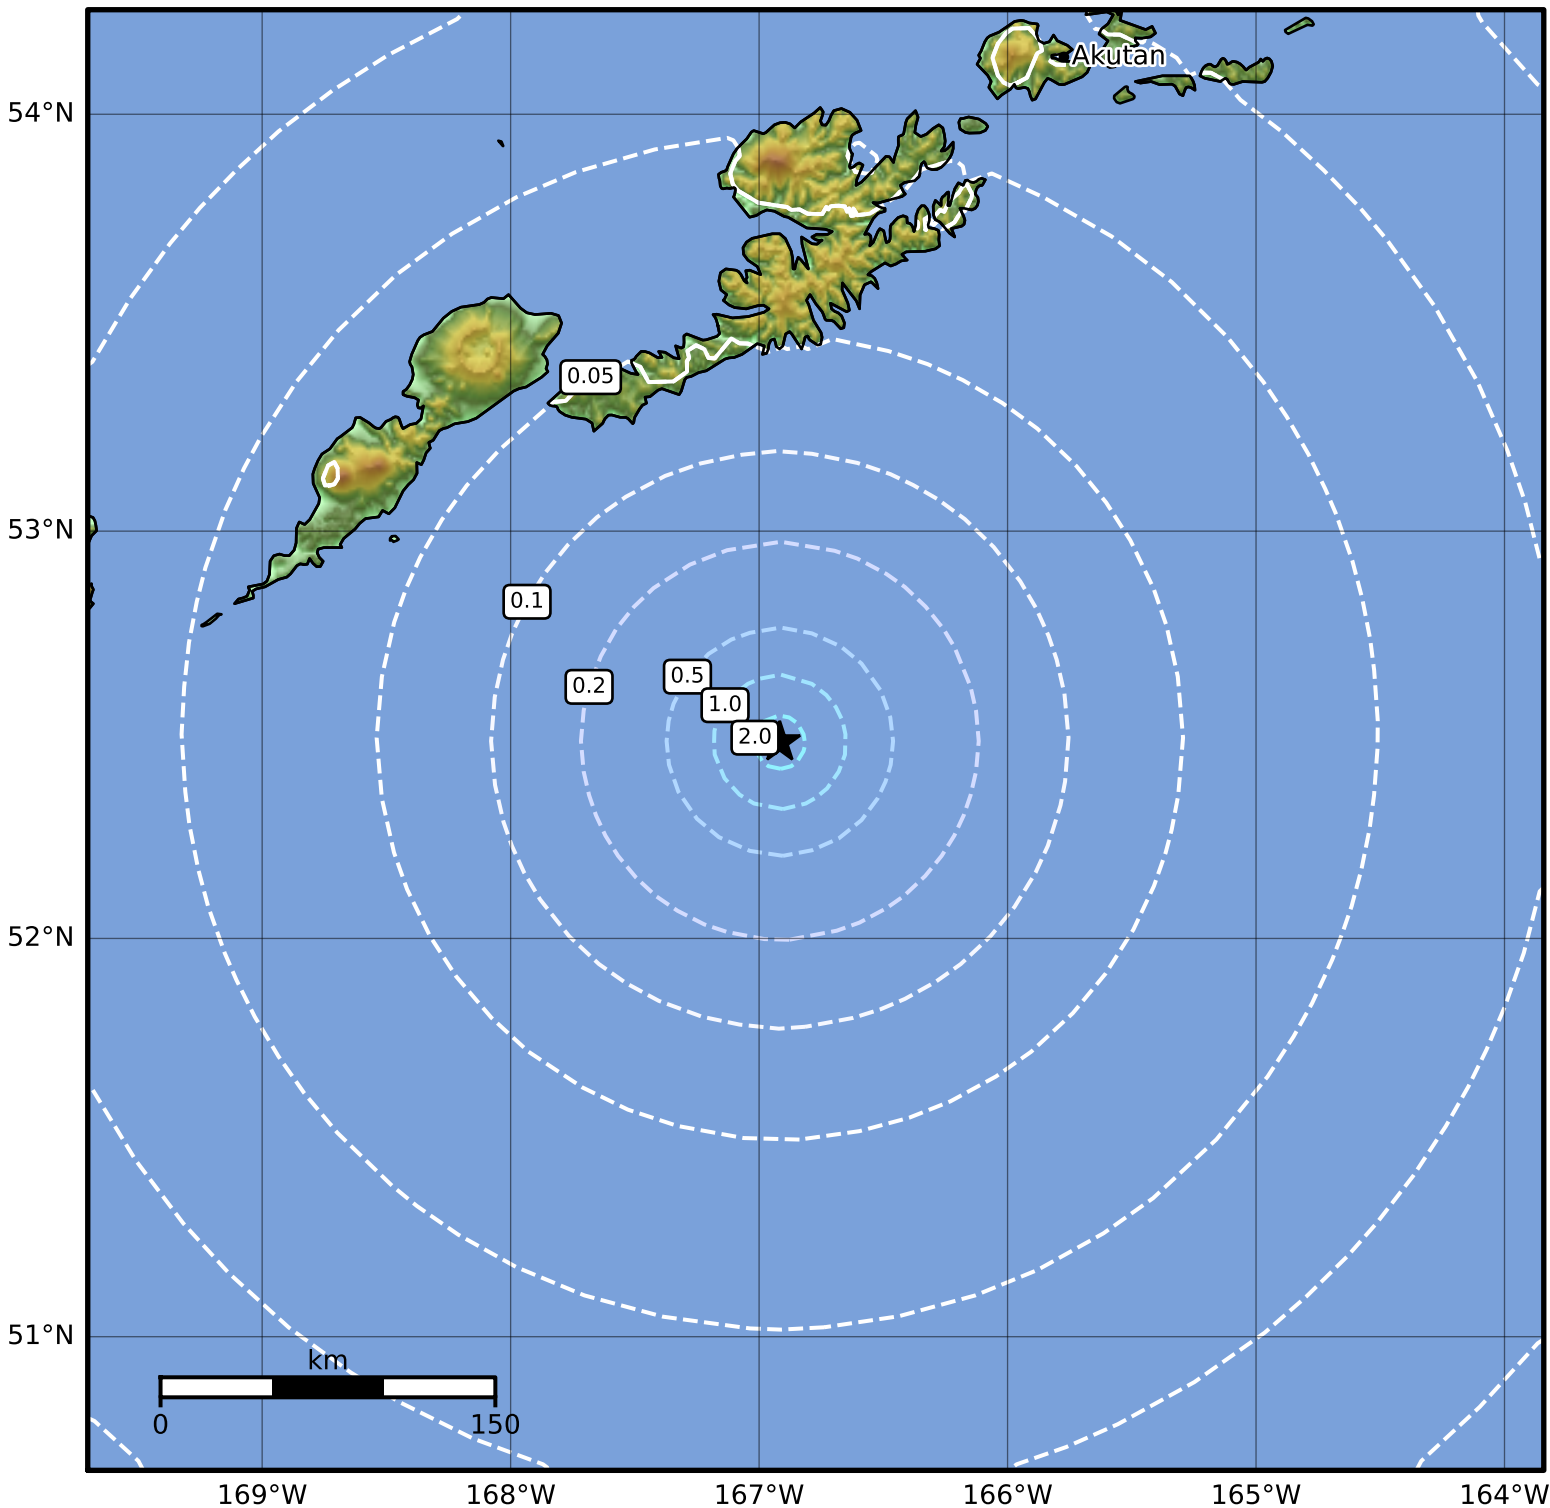

0.3 Second Peak Spectral Acceleration Map Alaska Earthquake Center
 ShakeMap: 141 km (88 miles) ESE of Nikolski
 Nov 29, 2023 05:28:47 UTC M4.0 N52.48 W166.92 Depth: 14.5km ID:ak023fat3ukh

SA(0.3) (%g)	0.1	0.2	0.5	1	2	5	10	20	50	100	200
--------------	-----	-----	-----	---	---	---	----	----	----	-----	-----

Scale based on Worden et al. (2012)

Version 2: Processed 2023-11-29T17:25:40Z

△ Seismic Instrument ○ Reported Intensity

★ Epicenter