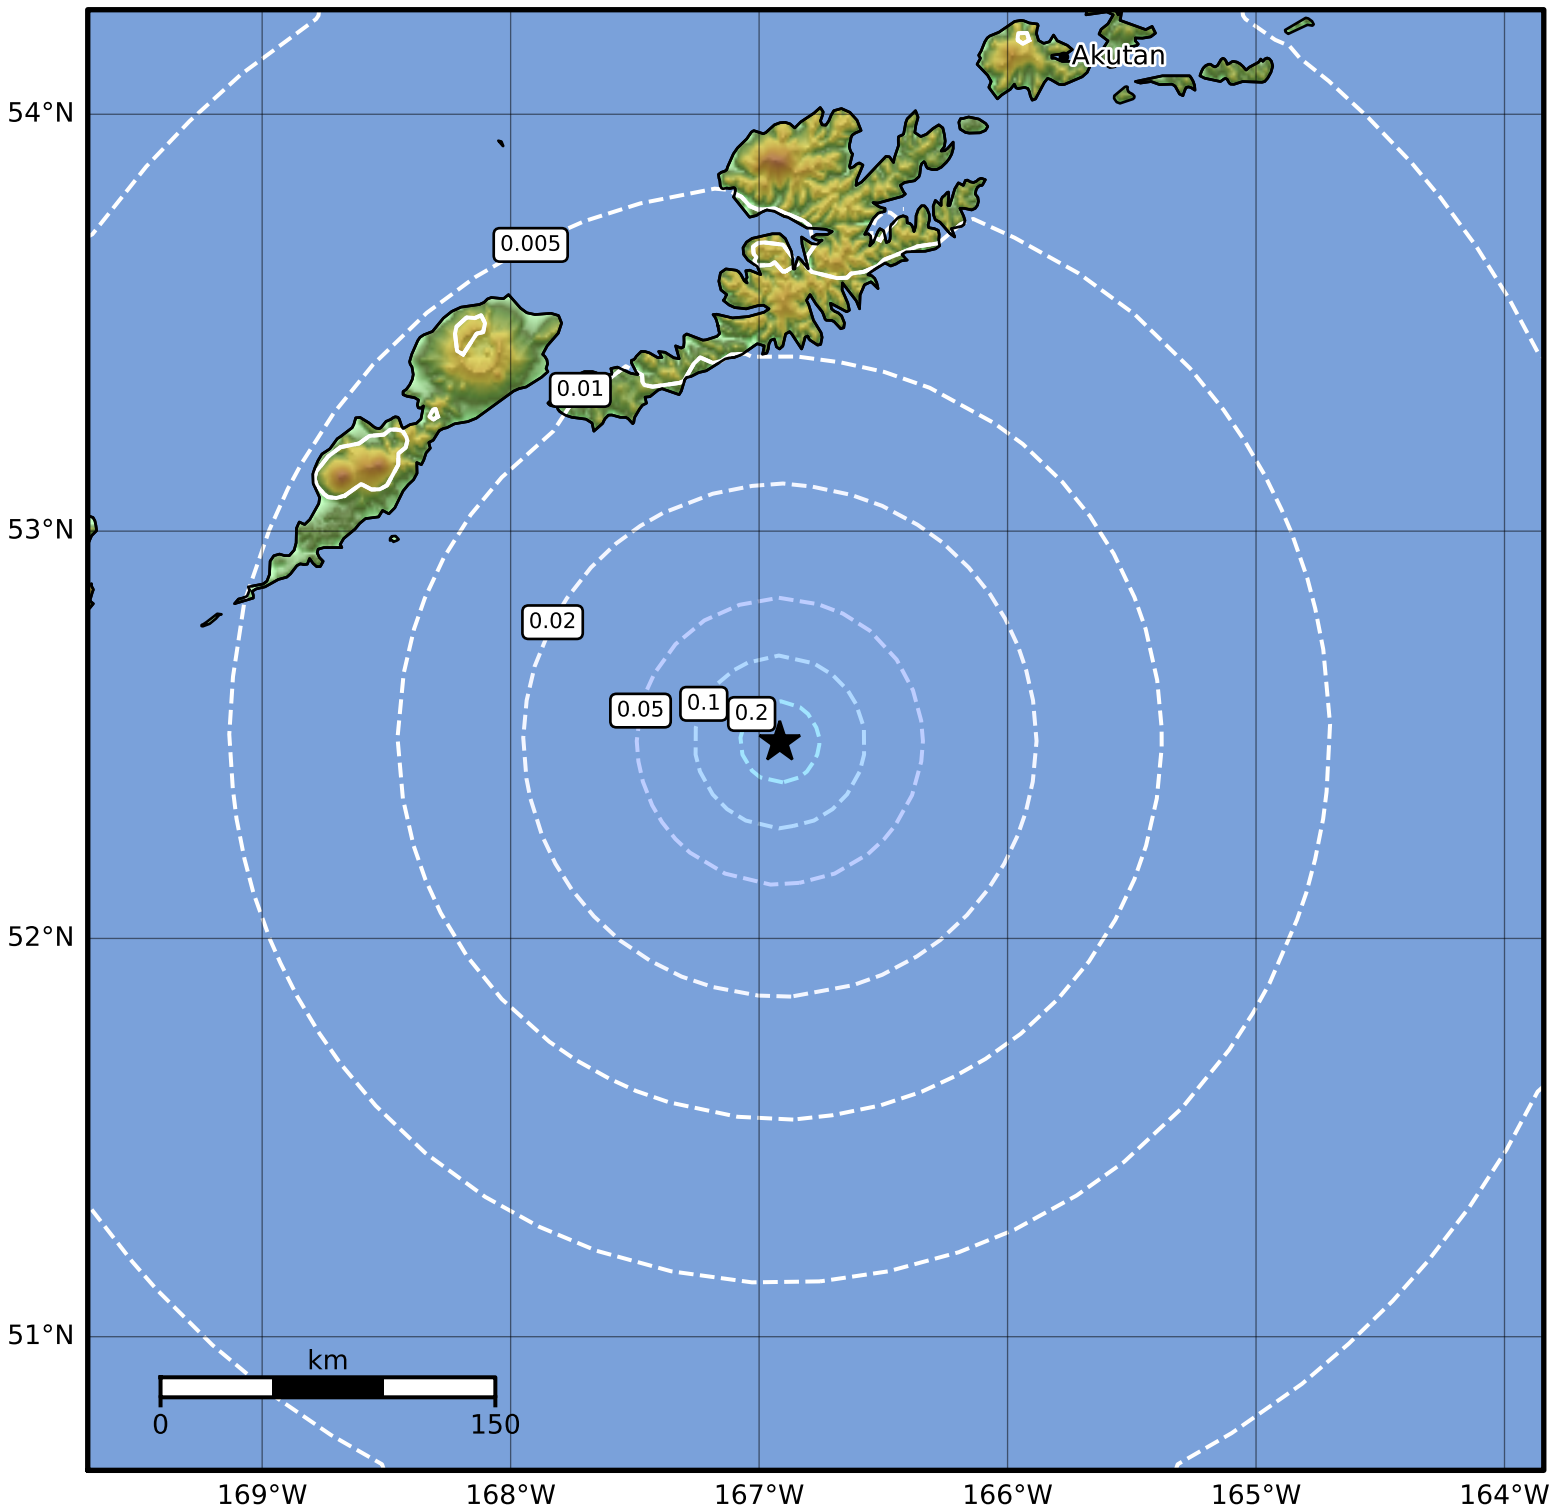

1.0 Second Peak Spectral Acceleration Map Alaska Earthquake Center  
 ShakeMap: 141 km (88 miles) ESE of Nikolski  
 Nov 29, 2023 05:28:47 UTC M4.0 N52.48 W166.92 Depth: 14.5km ID:ak023fat3ukh

SA(1.0) (%g)	0.1	0.2	0.5	1	2	5	10	20	50	100	200
--------------	-----	-----	-----	---	---	---	----	----	----	-----	-----

Scale based on Worden et al. (2012)

Version 2: Processed 2023-11-29T17:25:40Z

△ Seismic Instrument ○ Reported Intensity

★ Epicenter