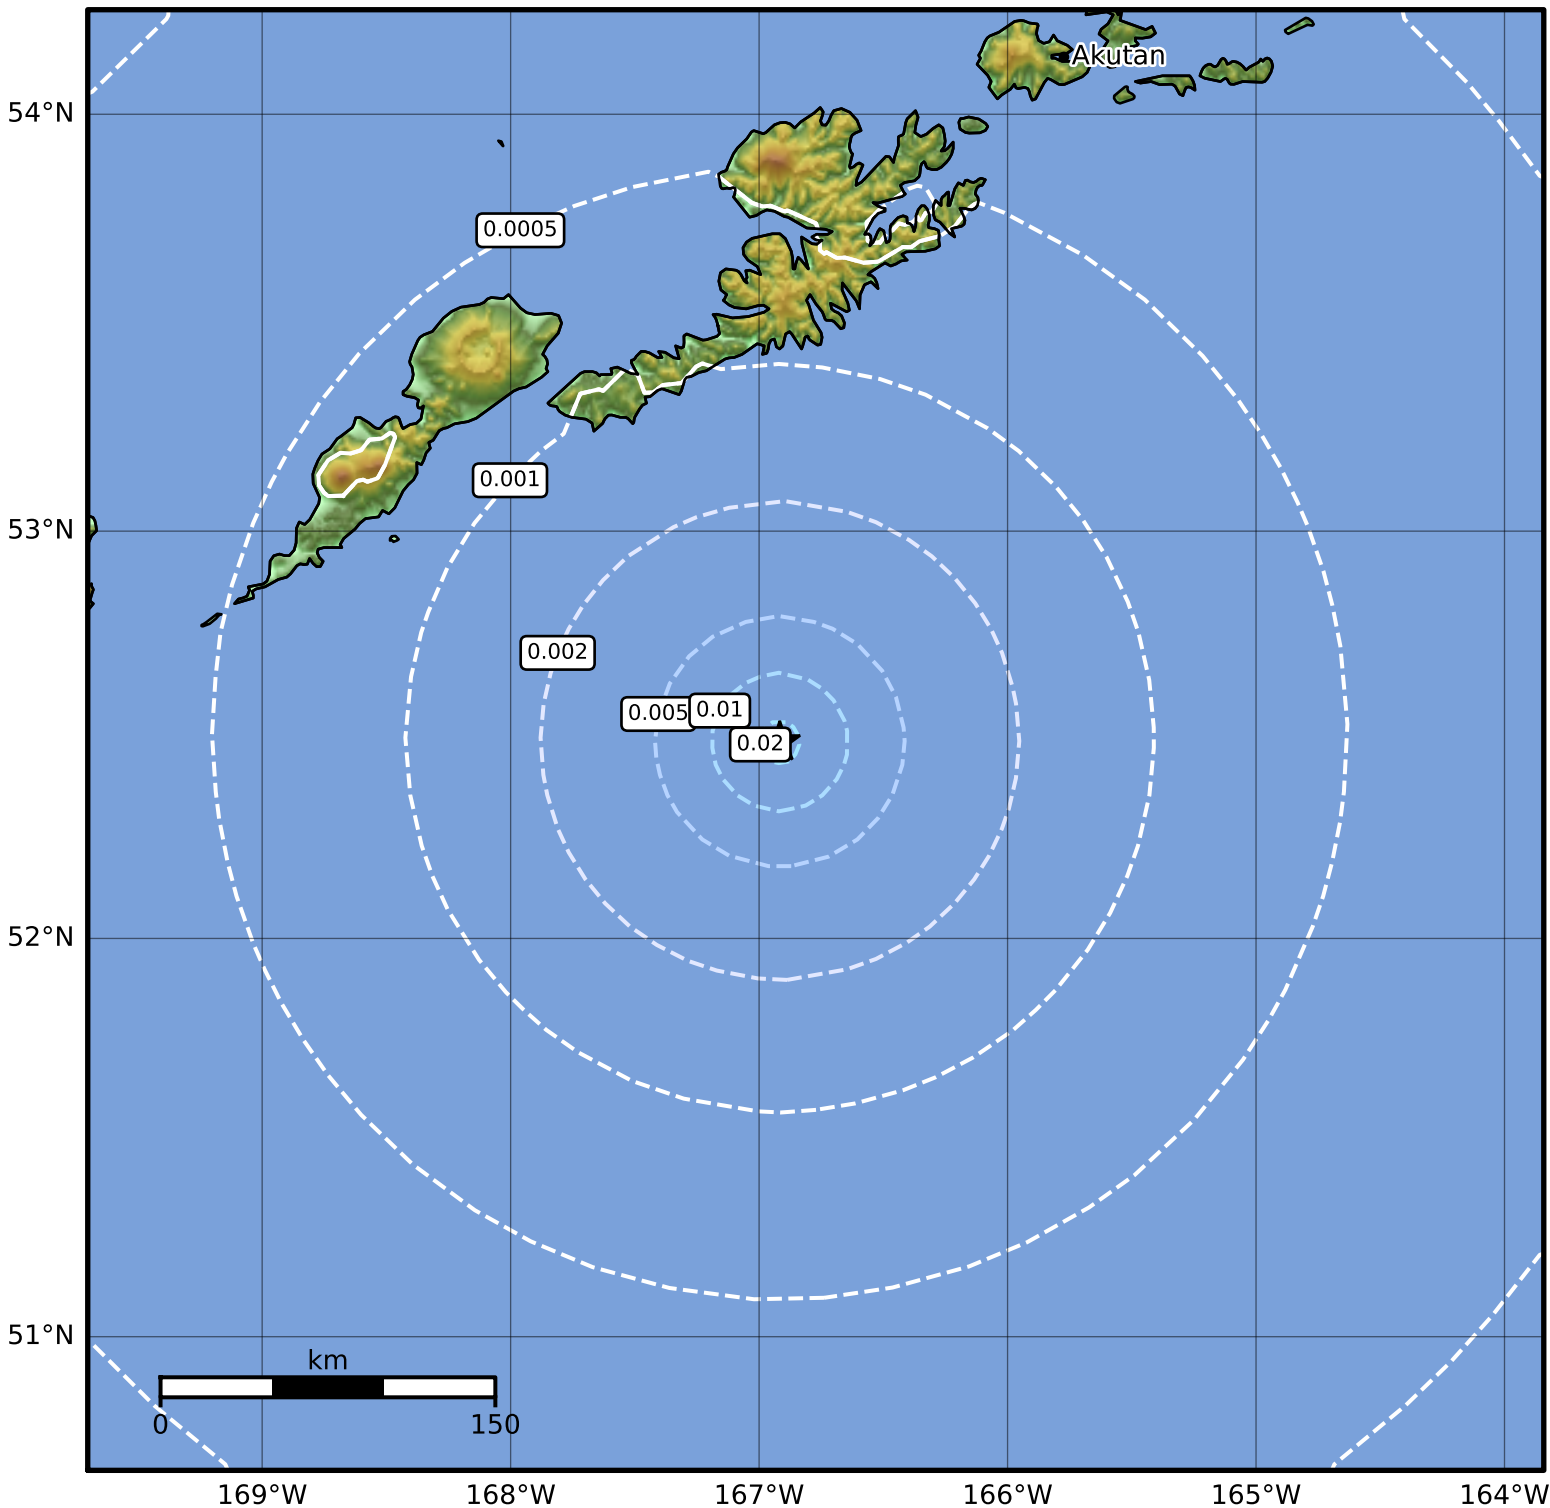

3.0 Second Peak Spectral Acceleration Map Alaska Earthquake Center
 ShakeMap: 141 km (88 miles) ESE of Nikolski
 Nov 29, 2023 05:28:47 UTC M4.0 N52.48 W166.92 Depth: 14.5km ID:ak023fat3ukh

SA(3.0) (%g)	0.1	0.2	0.5	1	2	5	10	20	50

Scale based on Worden et al. (2012)

△ Seismic Instrument ○ Reported Intensity

★ Epicenter

Version 2: Processed 2023-11-29T17:25:40Z