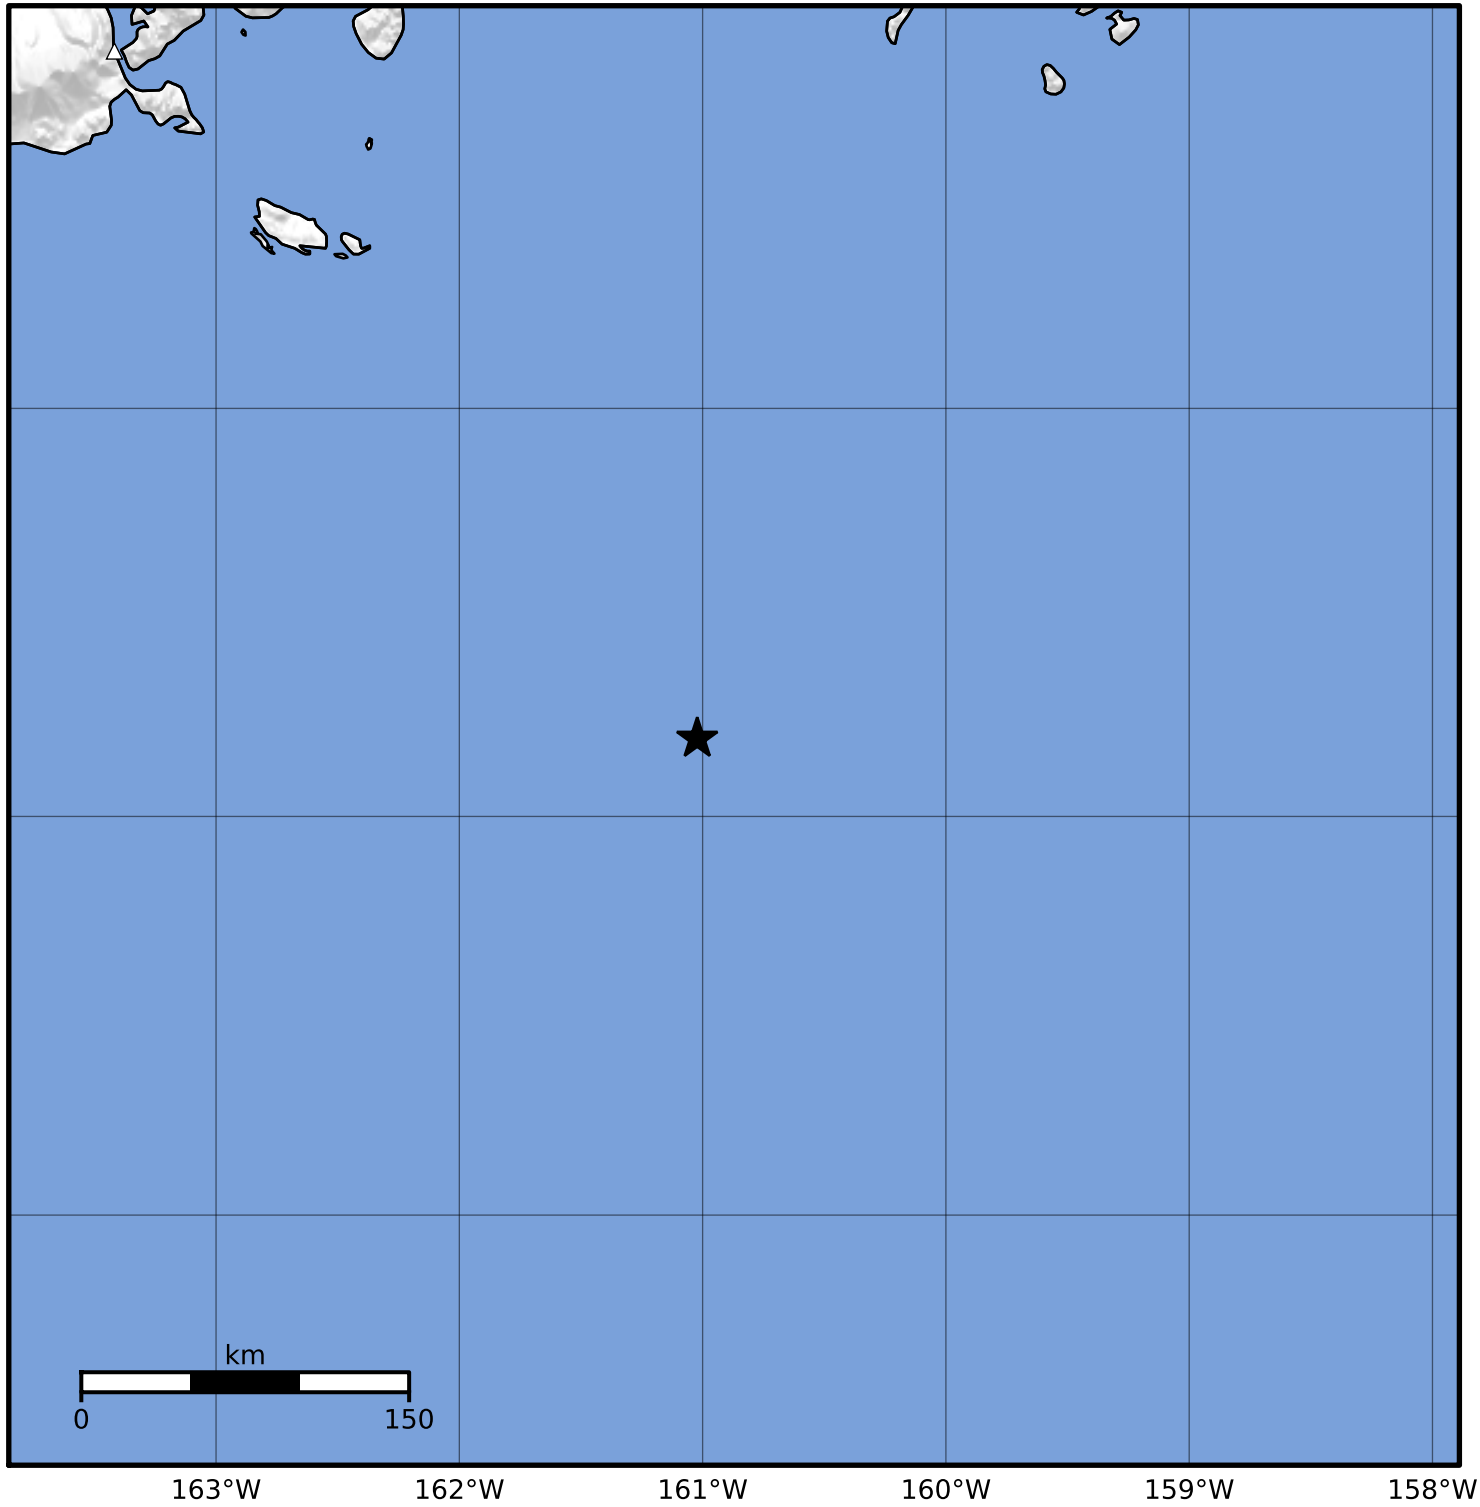

Macroseismic Intensity Map Alaska Earthquake Center
 ShakeMap: 224 km (139 miles) SSE of King Cove
 Nov 29, 2023 05:45:40 UTC M3.5 N53.19 W161.02 Depth: 26.2km ID:ak023fat7gm0

SHAKING	Not felt	Weak	Light	Moderate	Strong	Very strong	Severe	Violent	Extreme
DAMAGE	None	None	None	Very light	Light	Moderate	Moderate/heavy	Heavy	Very heavy
PGA(%g)	<0.0464	0.297	2.76	6.2	11.5	21.5	40.1	74.7	>139
PGV(cm/s)	<0.0215	0.135	1.41	4.65	9.64	20	41.4	85.8	>178
INTENSITY	I	II-III	IV	V	VI	VII	VIII	IX	X+

Scale based on Worden et al. (2012) Version 2: Processed 2023-11-29T17:31:28Z
 Δ Seismic Instrument ○ Reported Intensity ★ Epicenter