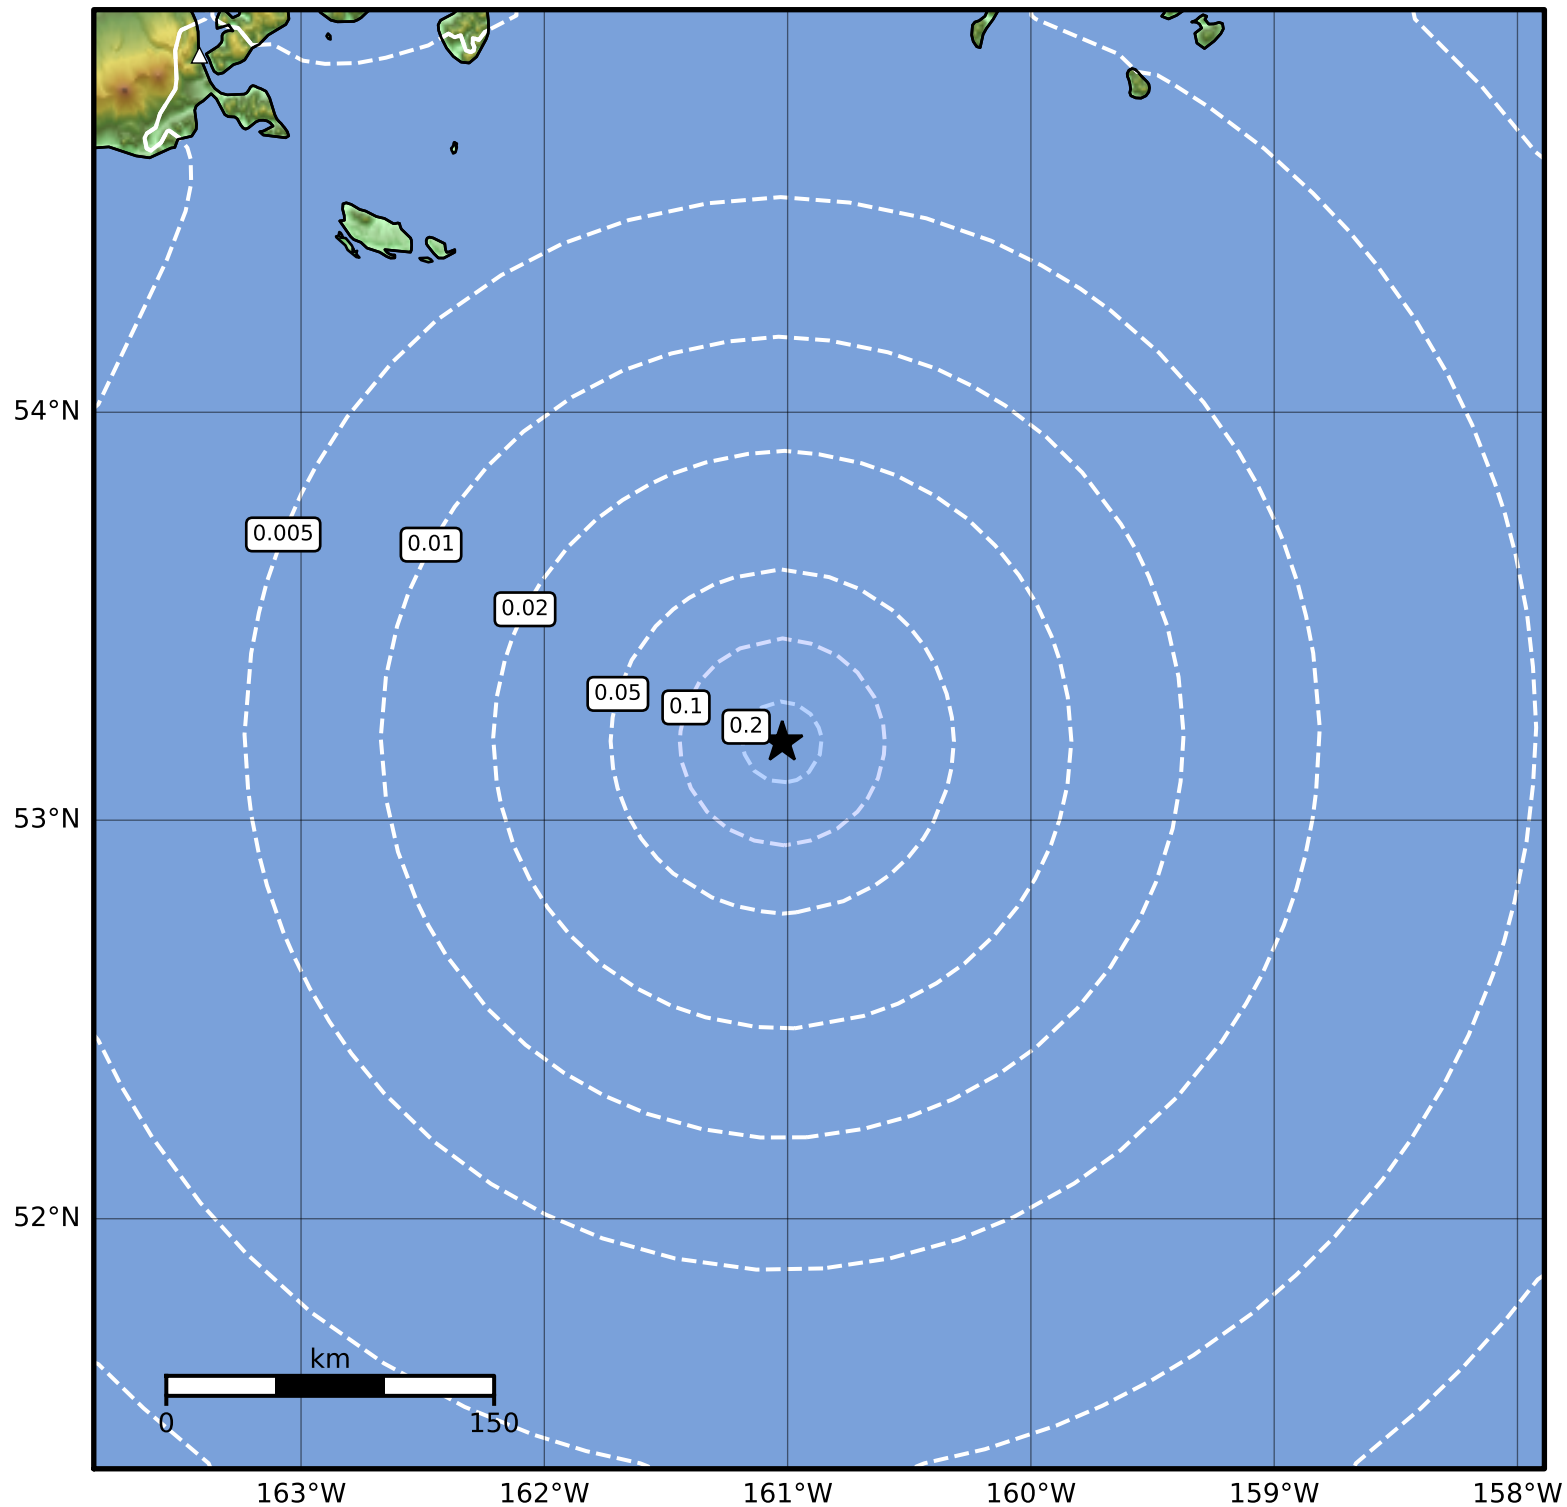

Peak Ground Acceleration Map Alaska Earthquake Center
ShakeMap: 224 km (139 miles) SSE of King Cove
Nov 29, 2023 05:45:40 UTC M3.5 N53.19 W161.02 Depth: 26.2km ID:ak023fat7gm0

PGA (%g)	0.1	0.2	0.5	1	2	5	10	20	50	100	200

Scale based on Worden et al. (2012)

Version 2: Processed 2023-11-29T17:31:28Z

△ Seismic Instrument ○ Reported Intensity

★ Epicenter