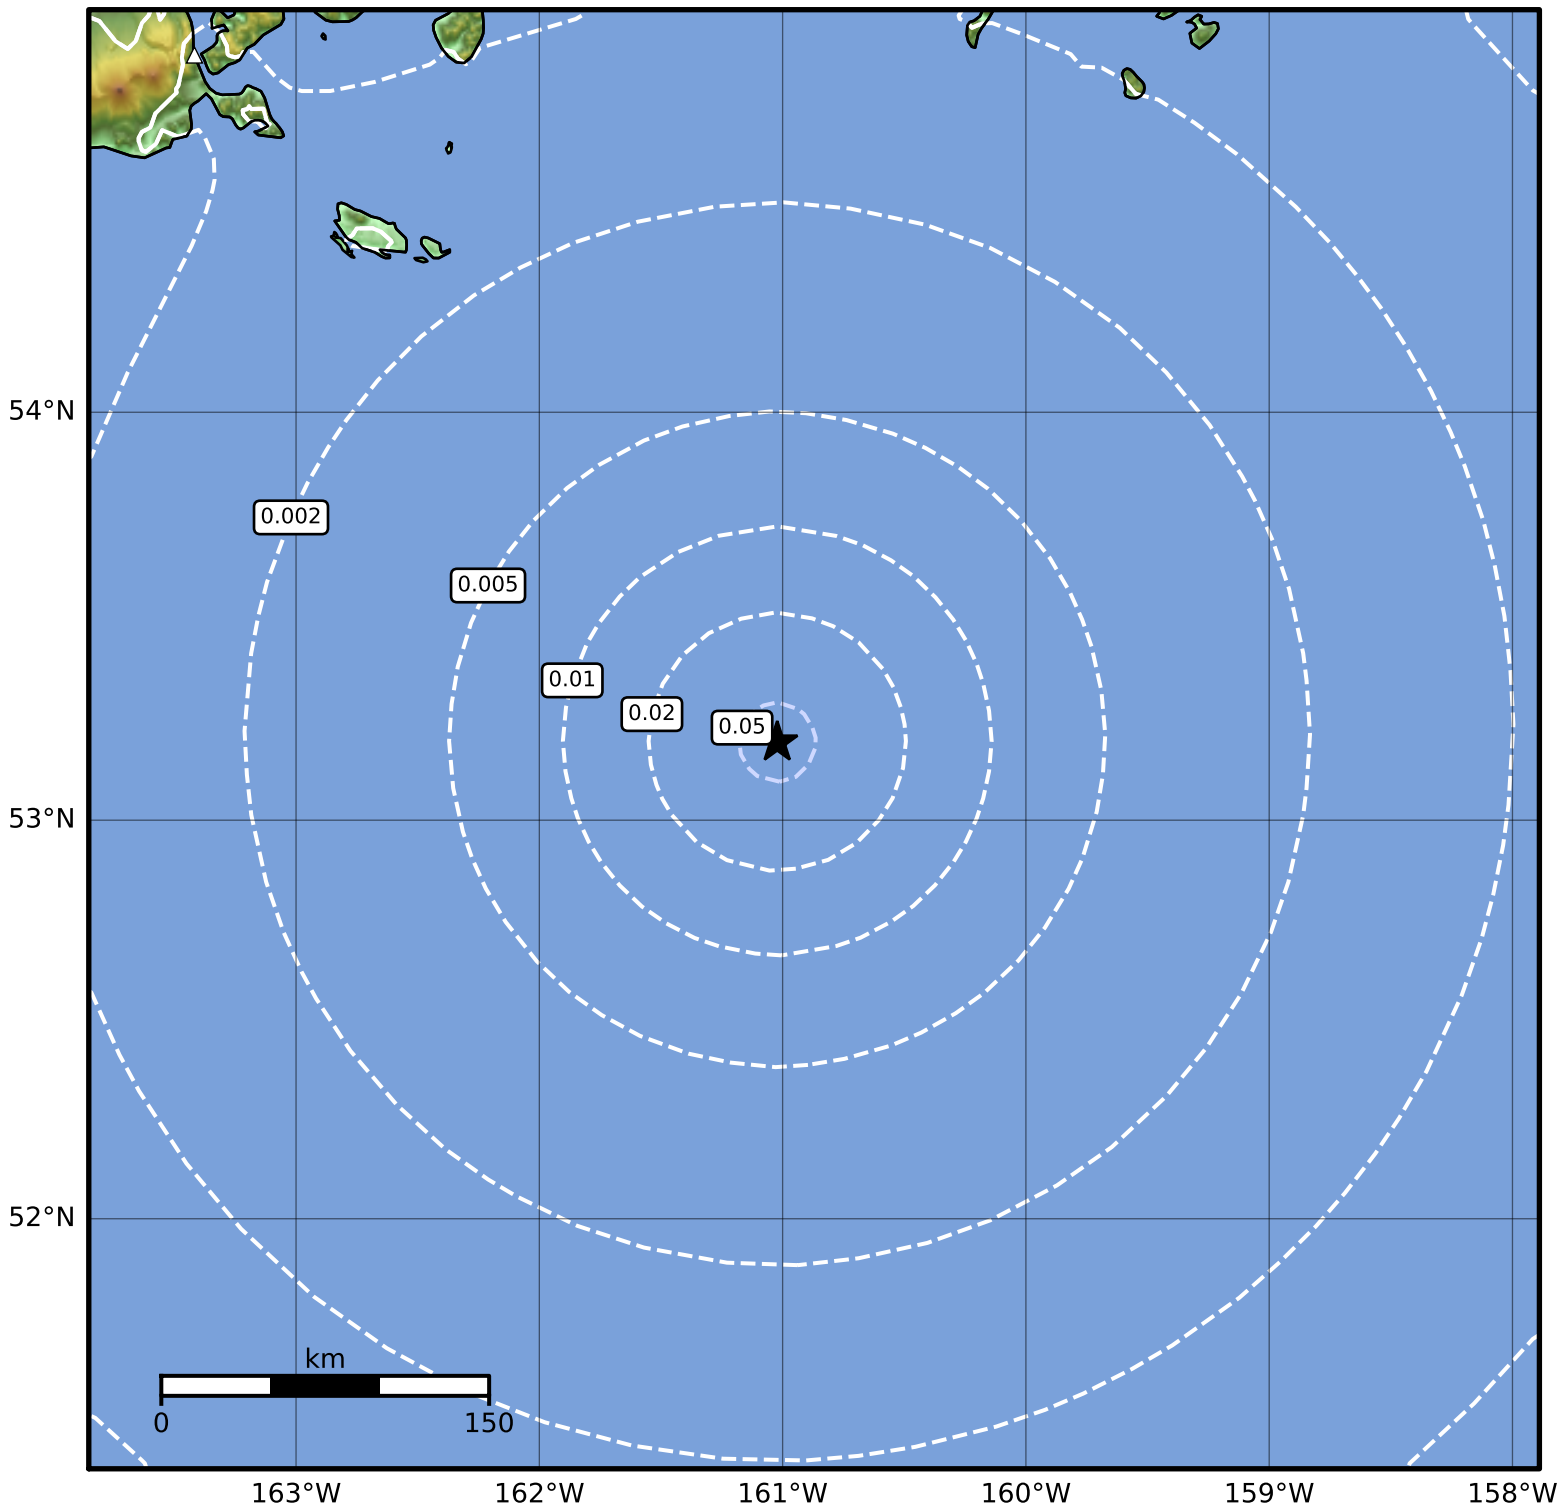

Peak Ground Velocity Map Alaska Earthquake Center  
ShakeMap: 224 km (139 miles) SSE of King Cove  
Nov 29, 2023 05:45:40 UTC M3.5 N53.19 W161.02 Depth: 26.2km ID:ak023fat7gm0

Scale based on Worden et al. (2012)

Version 2: Processed 2023-11-29T17:31:28Z

△ Seismic Instrument ○ Reported Intensity

★ Epicenter