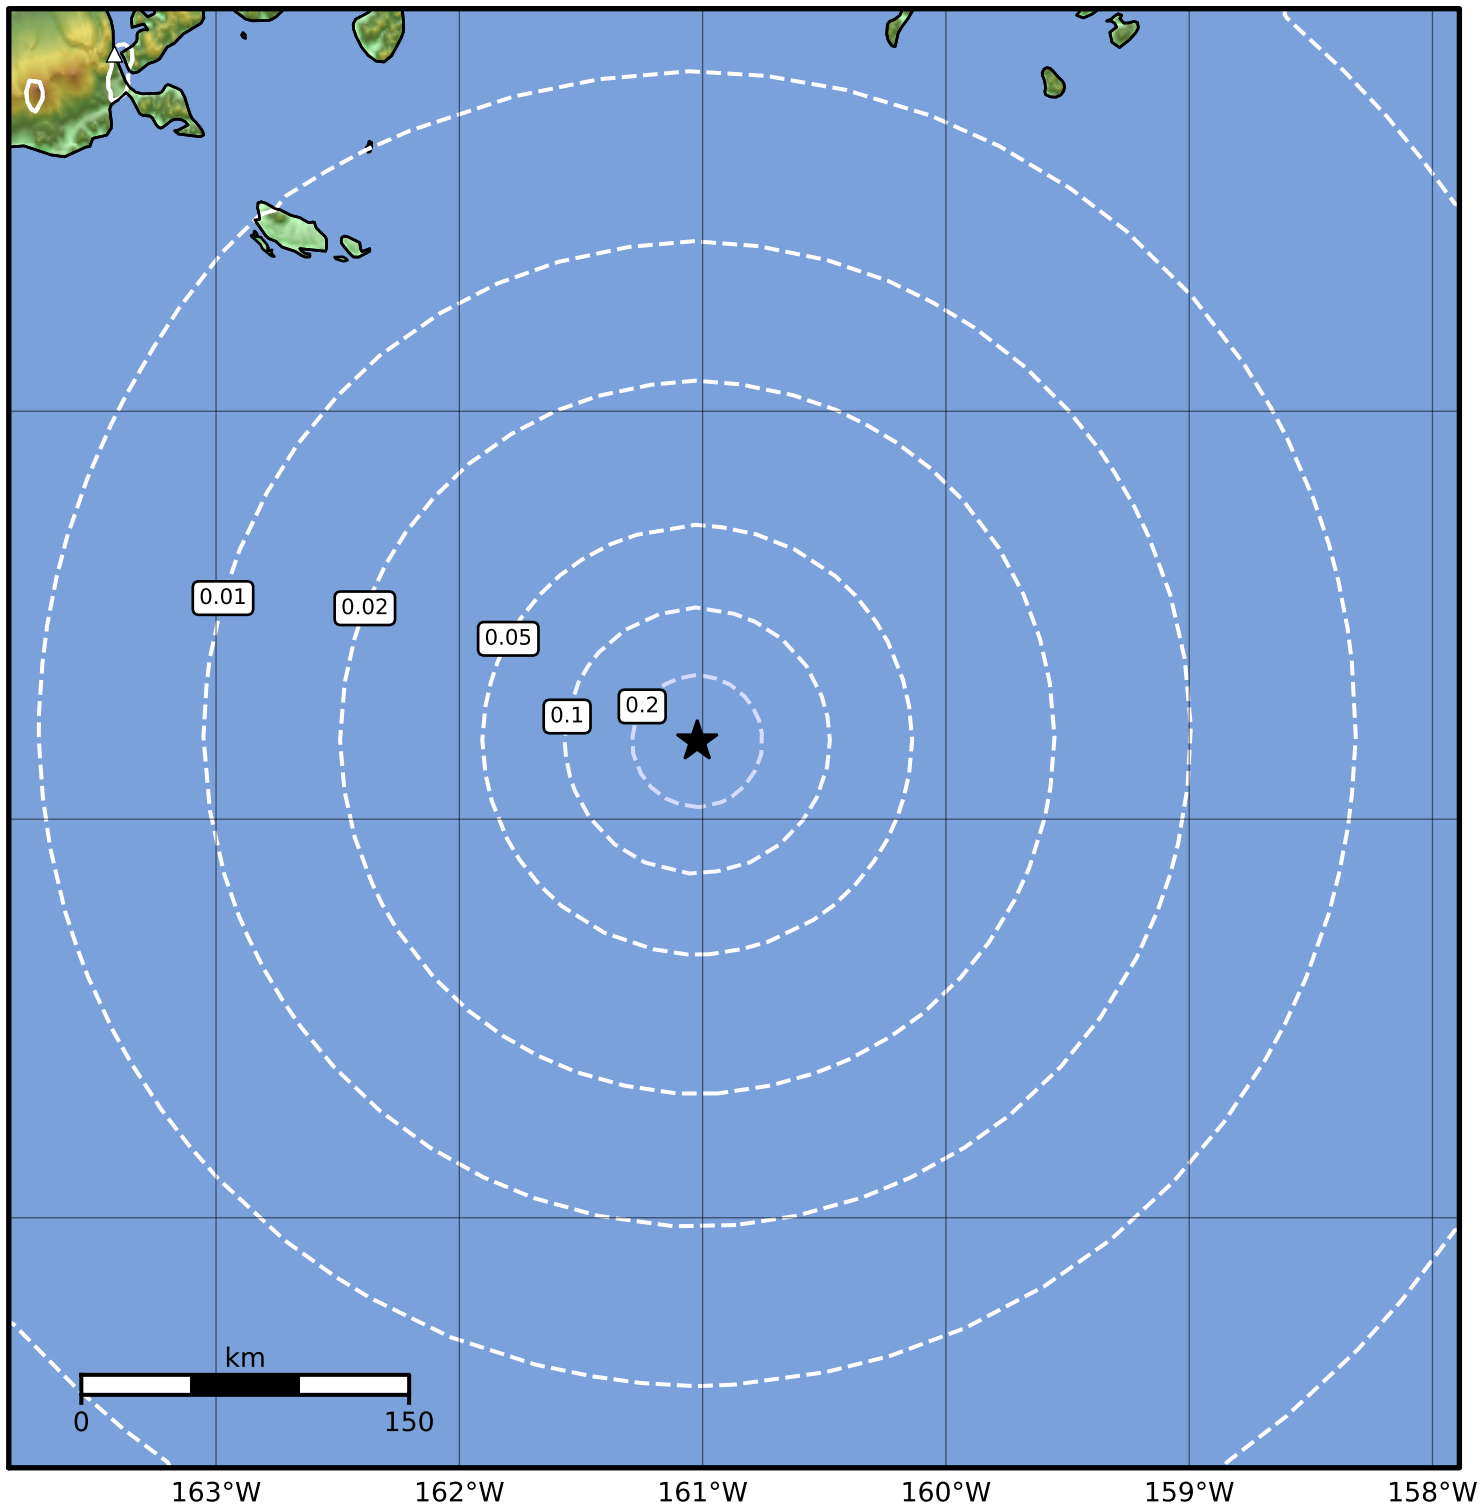

0.3 Second Peak Spectral Acceleration Map Alaska Earthquake Center  
 ShakeMap: 224 km (139 miles) SSE of King Cove  
 Nov 29, 2023 05:45:40 UTC M3.5 N53.19 W161.02 Depth: 26.2km ID:ak023fat7gm0

SA(0.3) (%g)	0.1	0.2	0.5	1	2	5	10	20	50	100	200
--------------	-----	-----	-----	---	---	---	----	----	----	-----	-----

Scale based on Worden et al. (2012)

△ Seismic Instrument ○ Reported Intensity

★ Epicenter

Version 2: Processed 2023-11-29T17:31:28Z