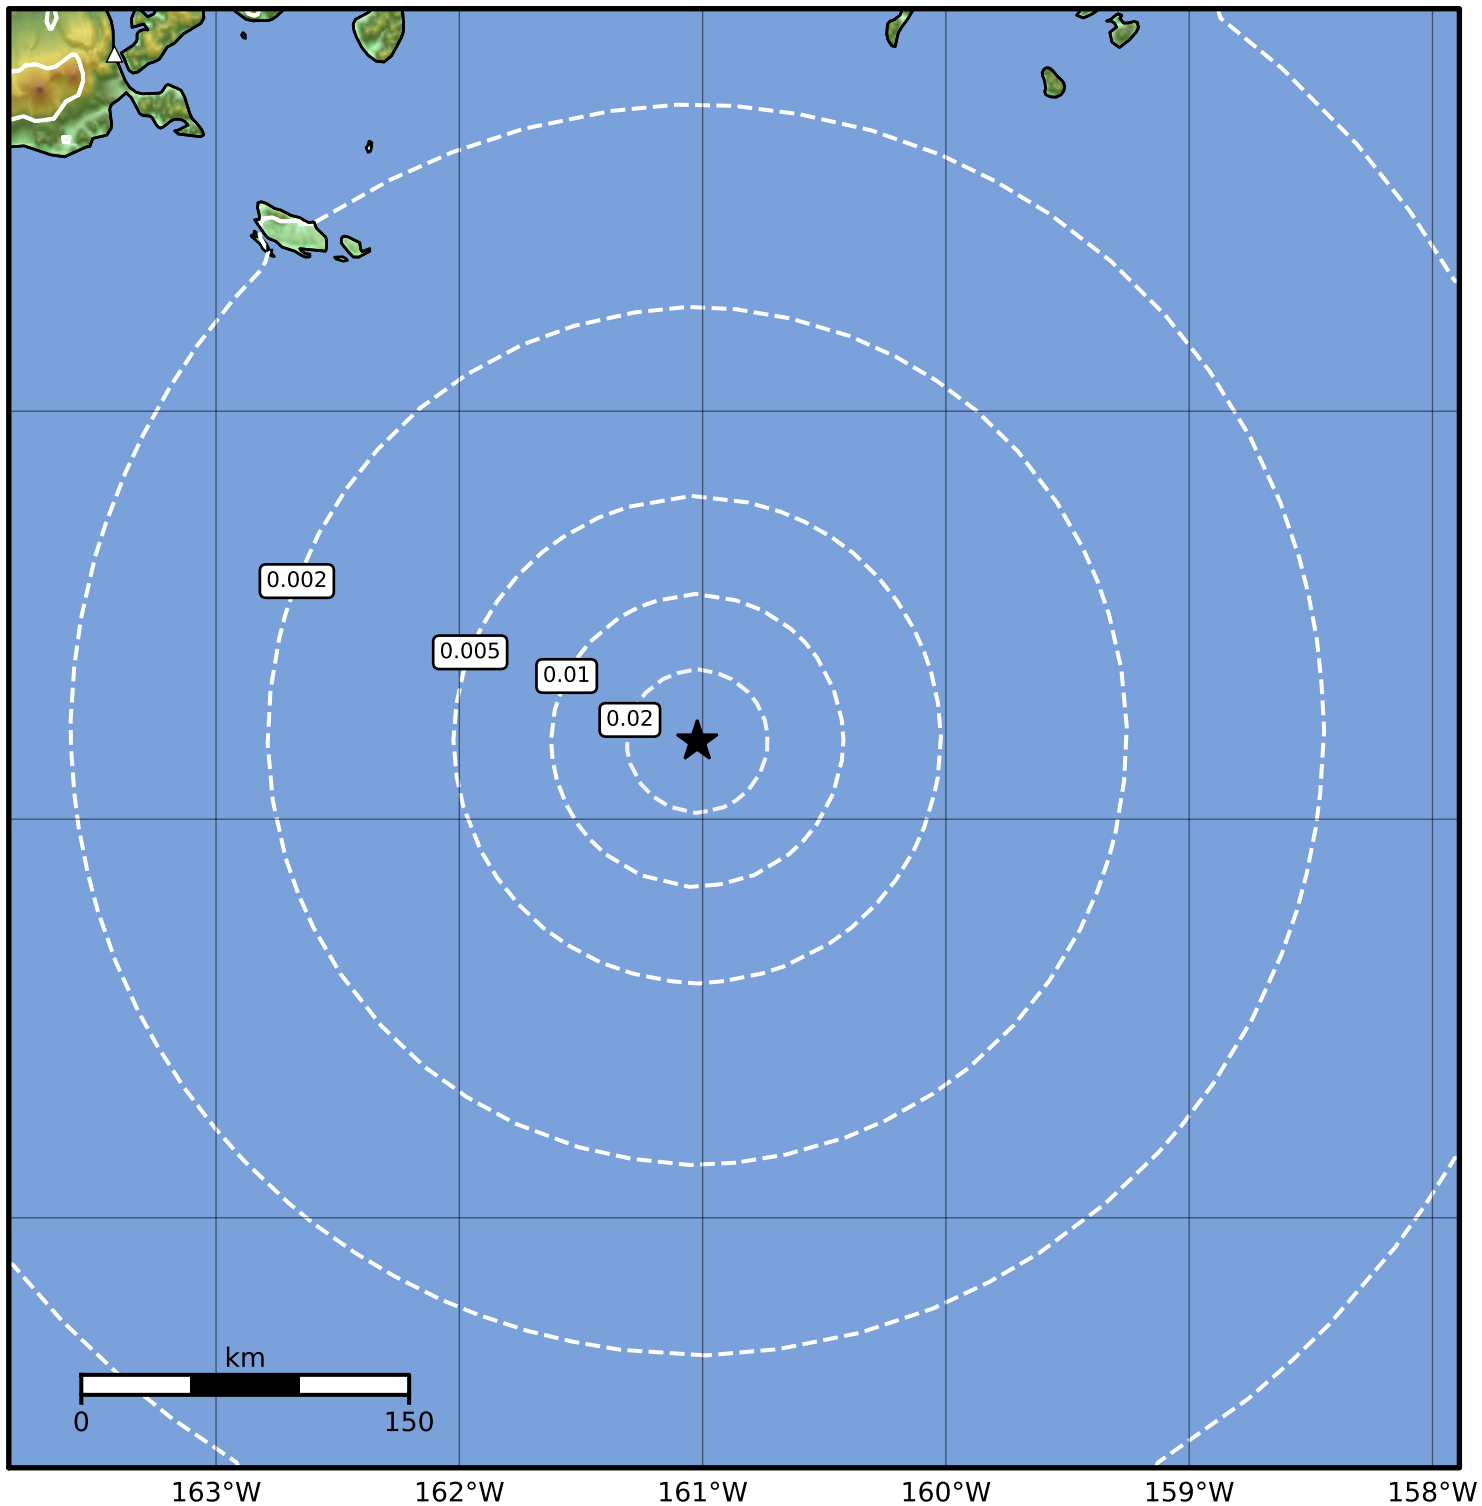

1.0 Second Peak Spectral Acceleration Map Alaska Earthquake Center  
ShakeMap: 224 km (139 miles) SSE of King Cove  
Nov 29, 2023 05:45:40 UTC M3.5 N53.19 W161.02 Depth: 26.2km ID:ak023fat7gm0

SA(1.0) (%g)	0.1	0.2	0.5	1	2	5	10	20	50	100	200
--------------	-----	-----	-----	---	---	---	----	----	----	-----	-----

Scale based on Worden et al. (2012)

△ Seismic Instrument ○ Reported Intensity

★ Epicenter

Version 2: Processed 2023-11-29T17:31:28Z