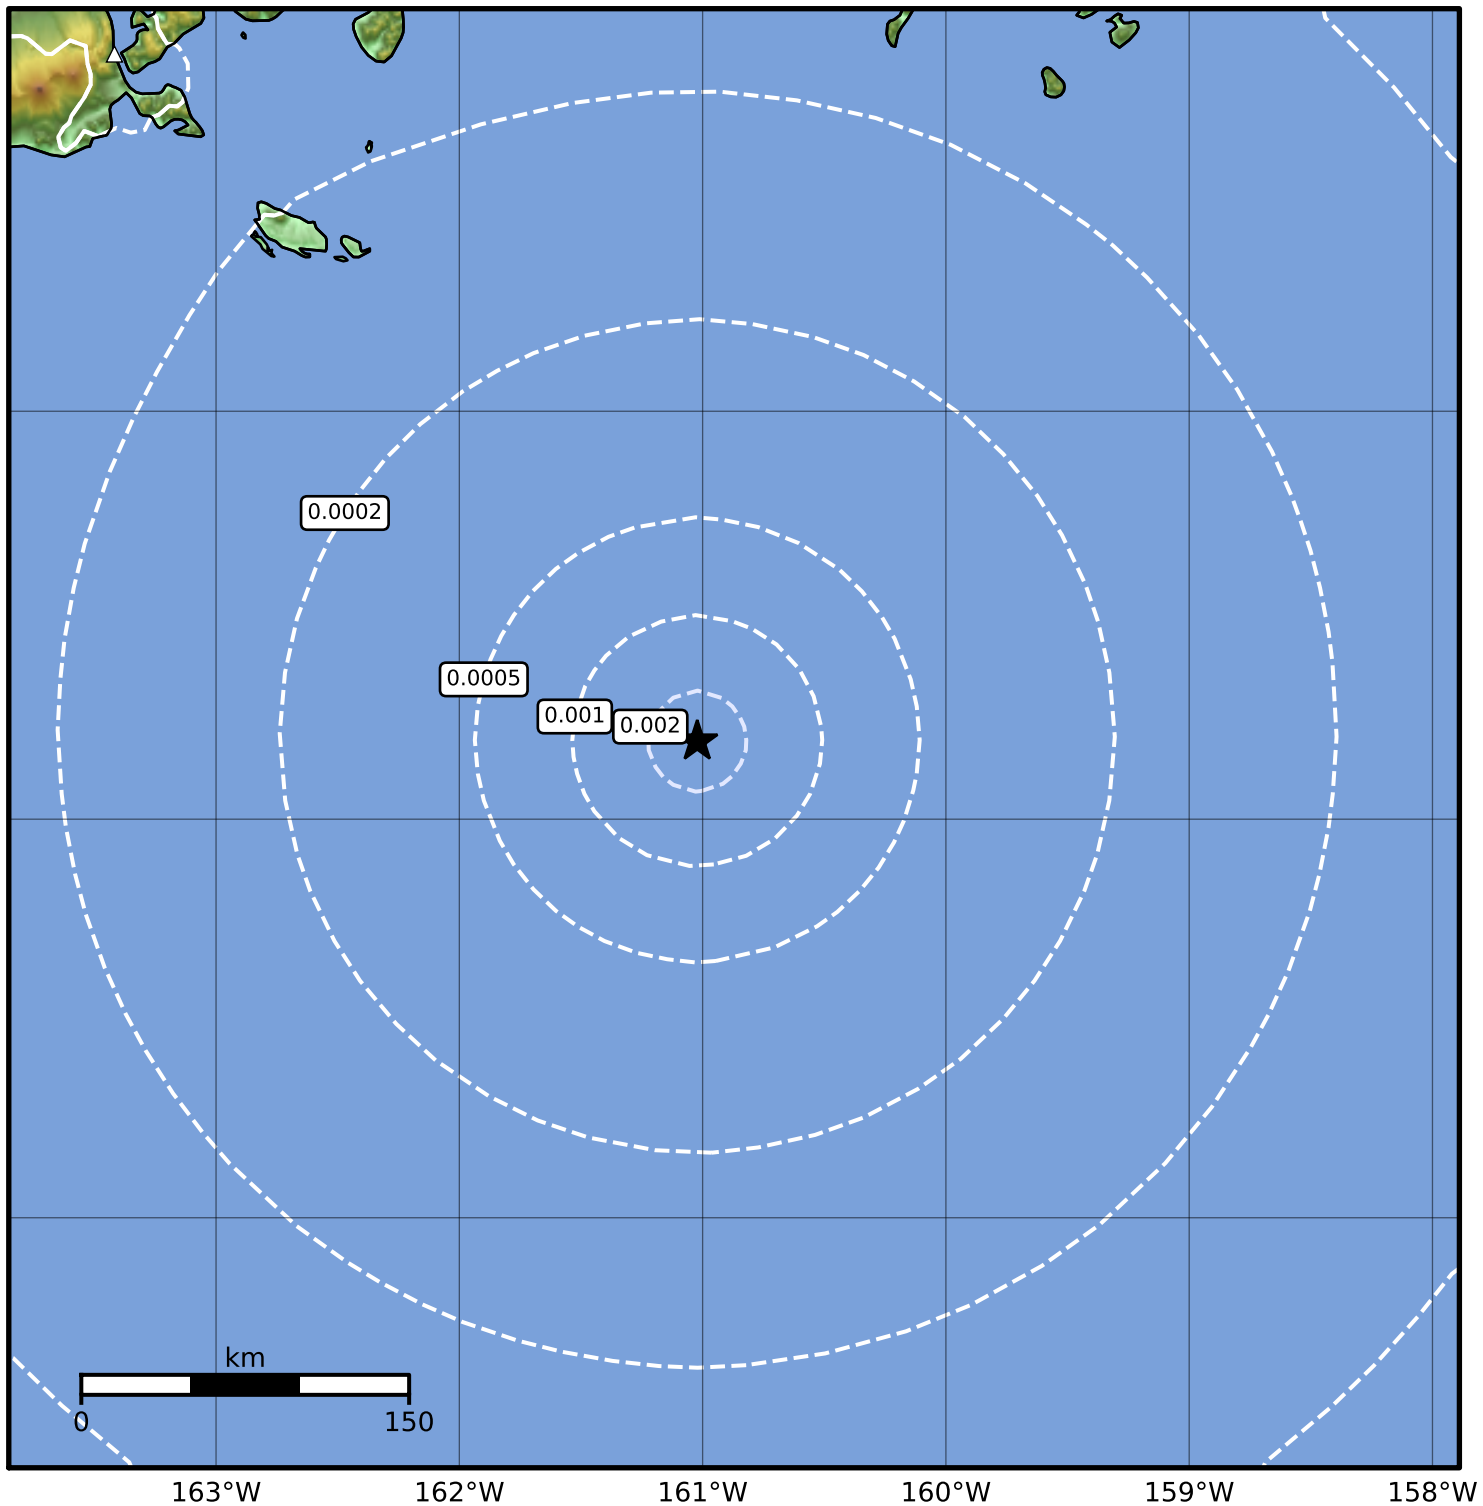

3.0 Second Peak Spectral Acceleration Map Alaska Earthquake Center
ShakeMap: 224 km (139 miles) SSE of King Cove
Nov 29, 2023 05:45:40 UTC M3.5 N53.19 W161.02 Depth: 26.2km ID:ak023fat7gm0

Scale based on Worden et al. (2012)

Version 2: Processed 2023-11-29T17:31:28Z

△ Seismic Instrument ○ Reported Intensity

★ Epicenter