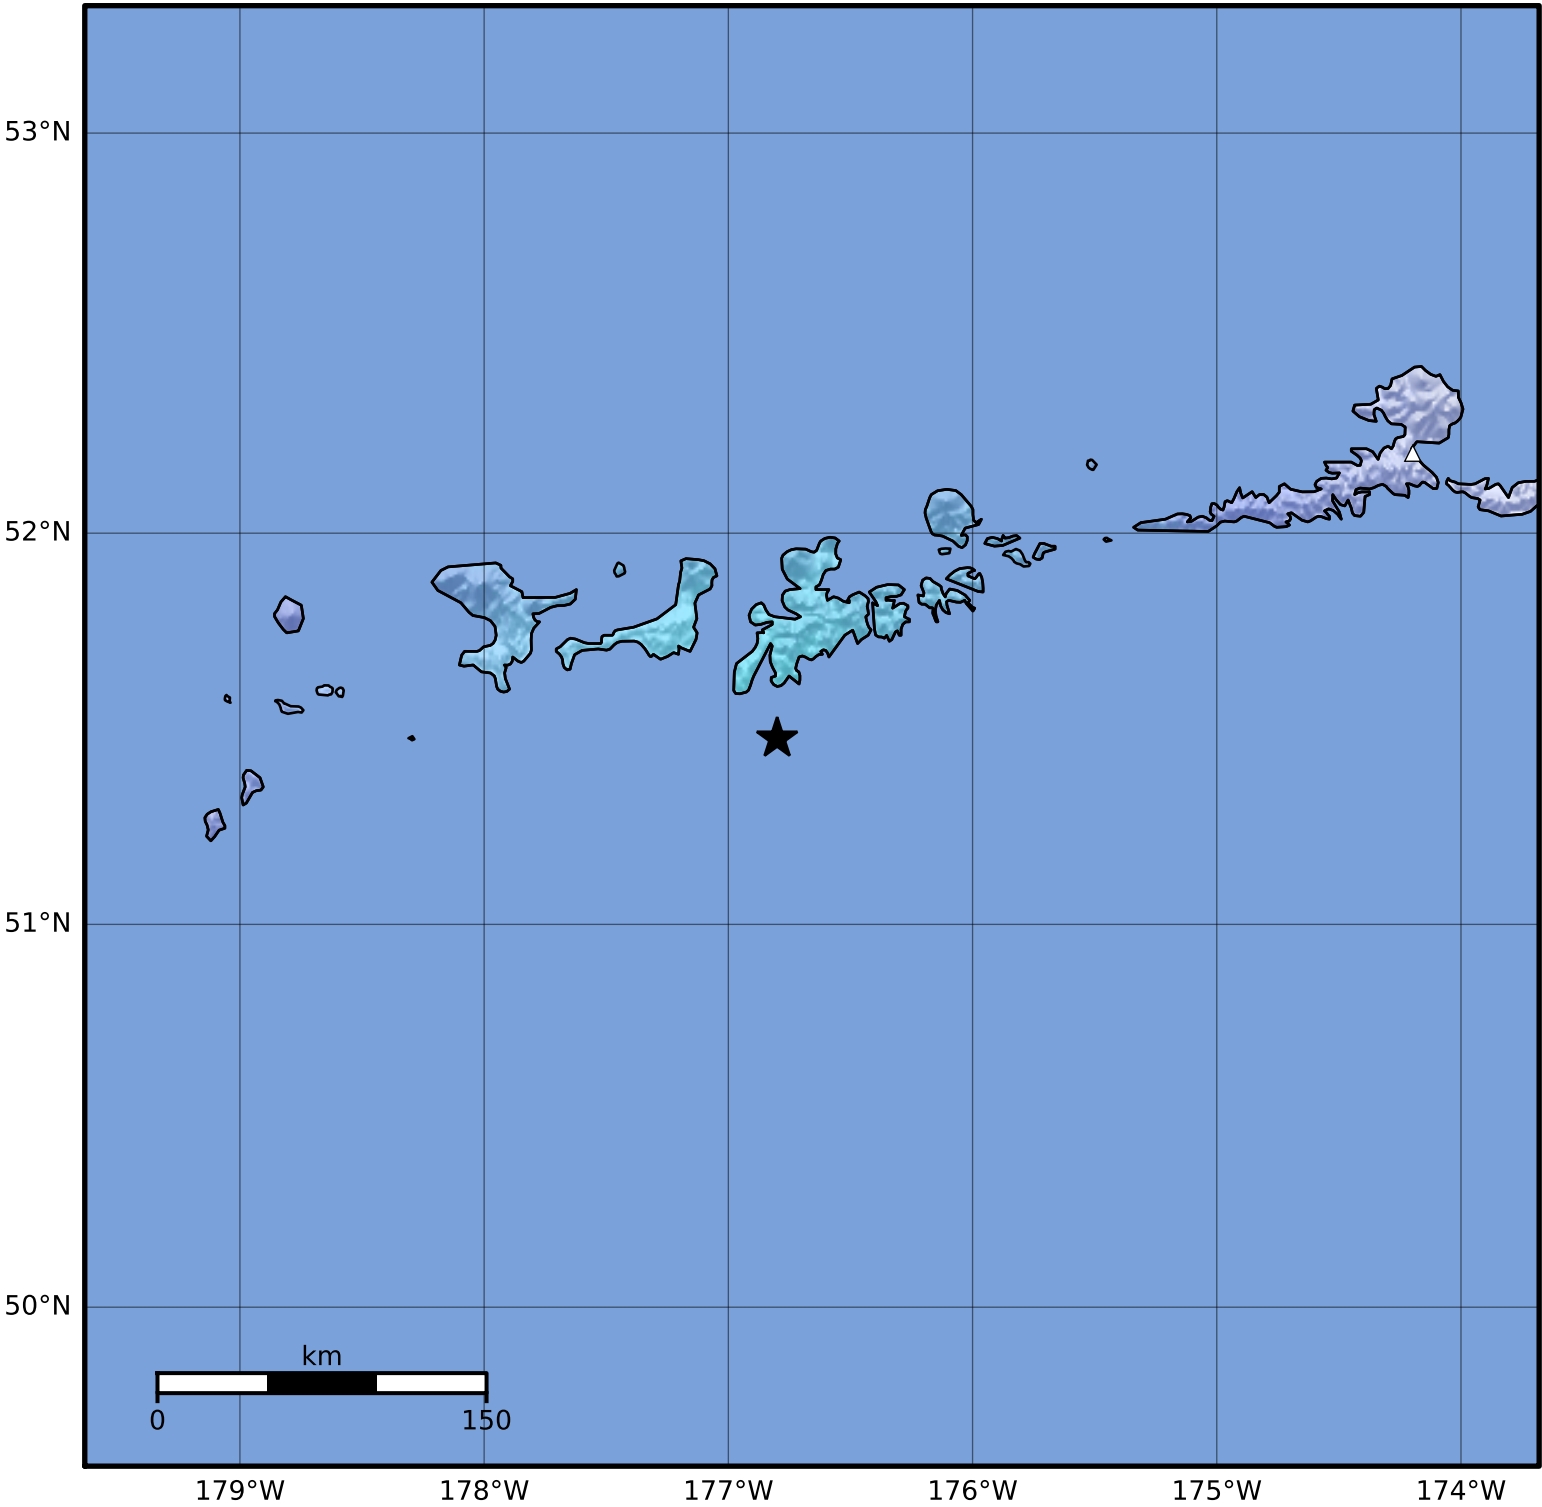

Macroseismic Intensity Map Alaska Earthquake Center
 ShakeMap: 45 km (28 miles) SSW of Adak
 Nov 30, 2023 16:33:06 UTC M5.0 N51.48 W176.80 Depth: 36.3km ID:ak023fcn7xtk

SHAKING	Not felt	Weak	Light	Moderate	Strong	Very strong	Severe	Violent	Extreme
DAMAGE	None	None	None	Very light	Light	Moderate	Moderate/heavy	Heavy	Very heavy
PGA(%g)	<0.0464	0.297	2.76	6.2	11.5	21.5	40.1	74.7	>139
PGV(cm/s)	<0.0215	0.135	1.41	4.65	9.64	20	41.4	85.8	>178
INTENSITY	I	II-III	IV	V	VI	VII	VIII	IX	X+

Scale based on Worden et al. (2012)

Version 4: Processed 2023-11-30T17:31:51Z

△ Seismic Instrument ○ Reported Intensity

★ Epicenter