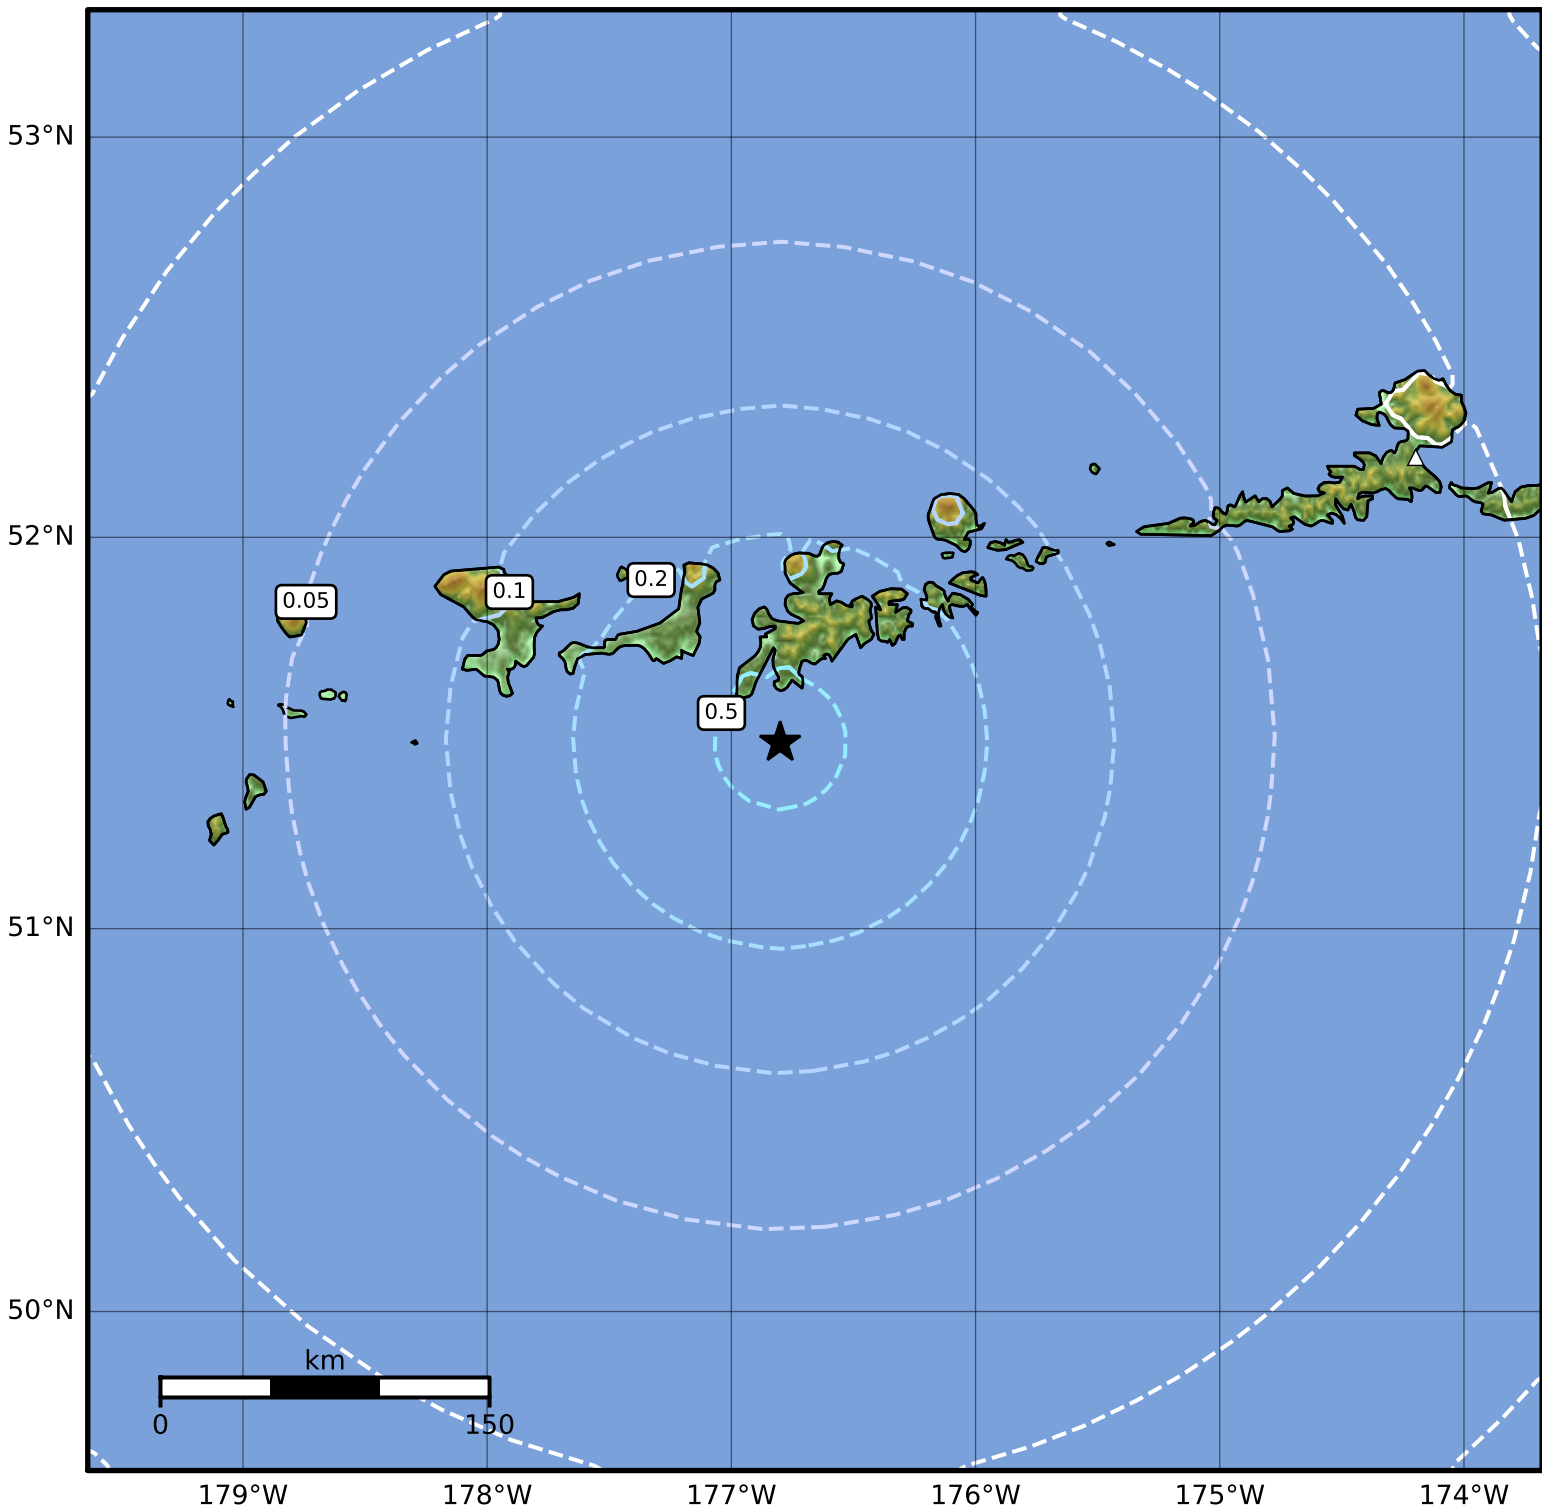

Peak Ground Velocity Map Alaska Earthquake Center
ShakeMap: 45 km (28 miles) SSW of Adak
Nov 30, 2023 16:33:06 UTC M5.0 N51.48 W176.80 Depth: 36.3km ID:ak023fcn7xtk

PGV (cm/s)	0.1	0.2	0.5	1	2	5	10	20	50	100	200
------------	-----	-----	-----	---	---	---	----	----	----	-----	-----

Scale based on Worden et al. (2012)

△ Seismic Instrument ○ Reported Intensity

★ Epicenter

Version 4: Processed 2023-11-30T17:31:51Z