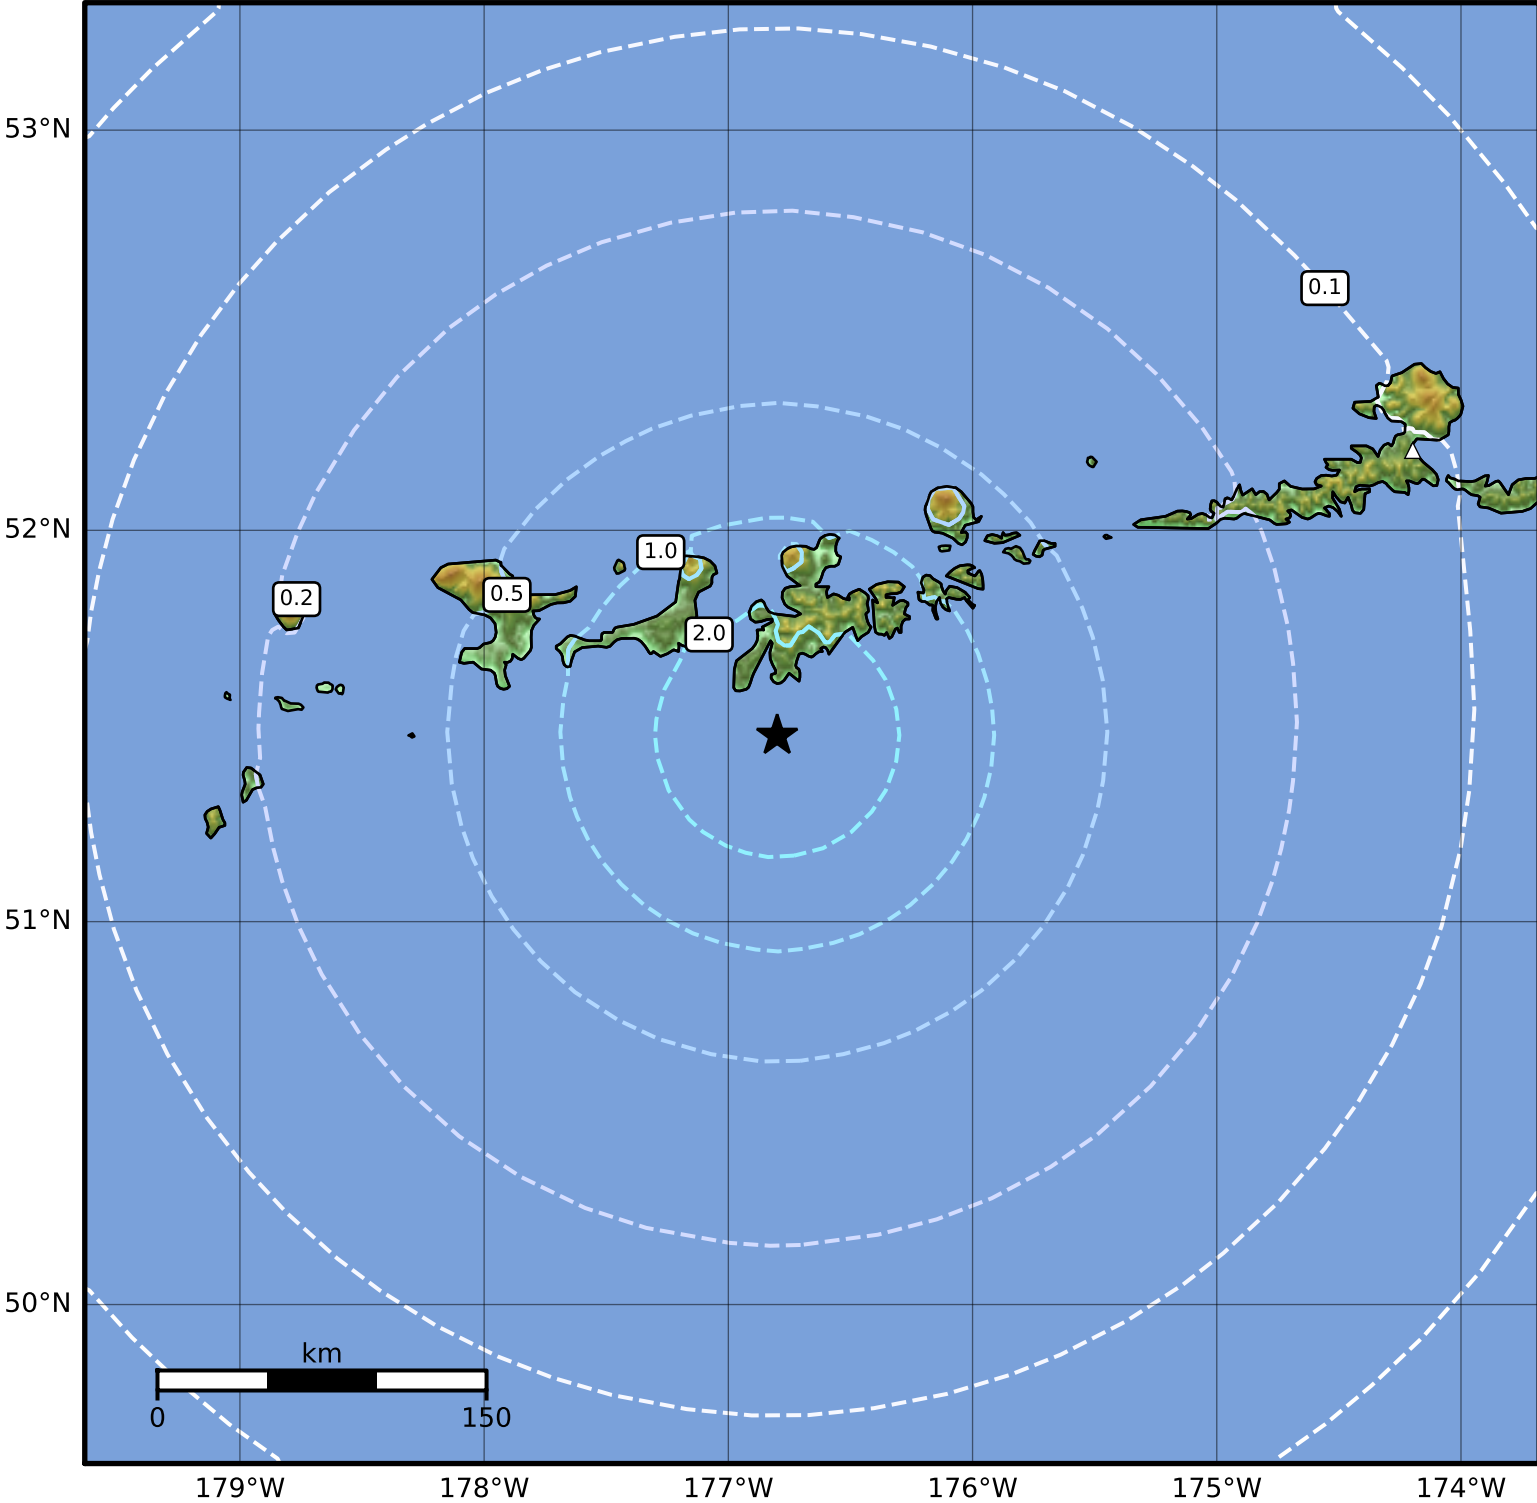

0.3 Second Peak Spectral Acceleration Map Alaska Earthquake Center
 ShakeMap: 45 km (28 miles) SSW of Adak
 Nov 30, 2023 16:33:06 UTC M5.0 N51.48 W176.80 Depth: 36.3km ID:ak023fcn7xtk

SA(0.3) (%g)	0.1	0.2	0.5	1	2	5	10	20	50	100	200
--------------	-----	-----	-----	---	---	---	----	----	----	-----	-----

Scale based on Worden et al. (2012)

Version 4: Processed 2023-11-30T17:31:51Z

△ Seismic Instrument ○ Reported Intensity

★ Epicenter