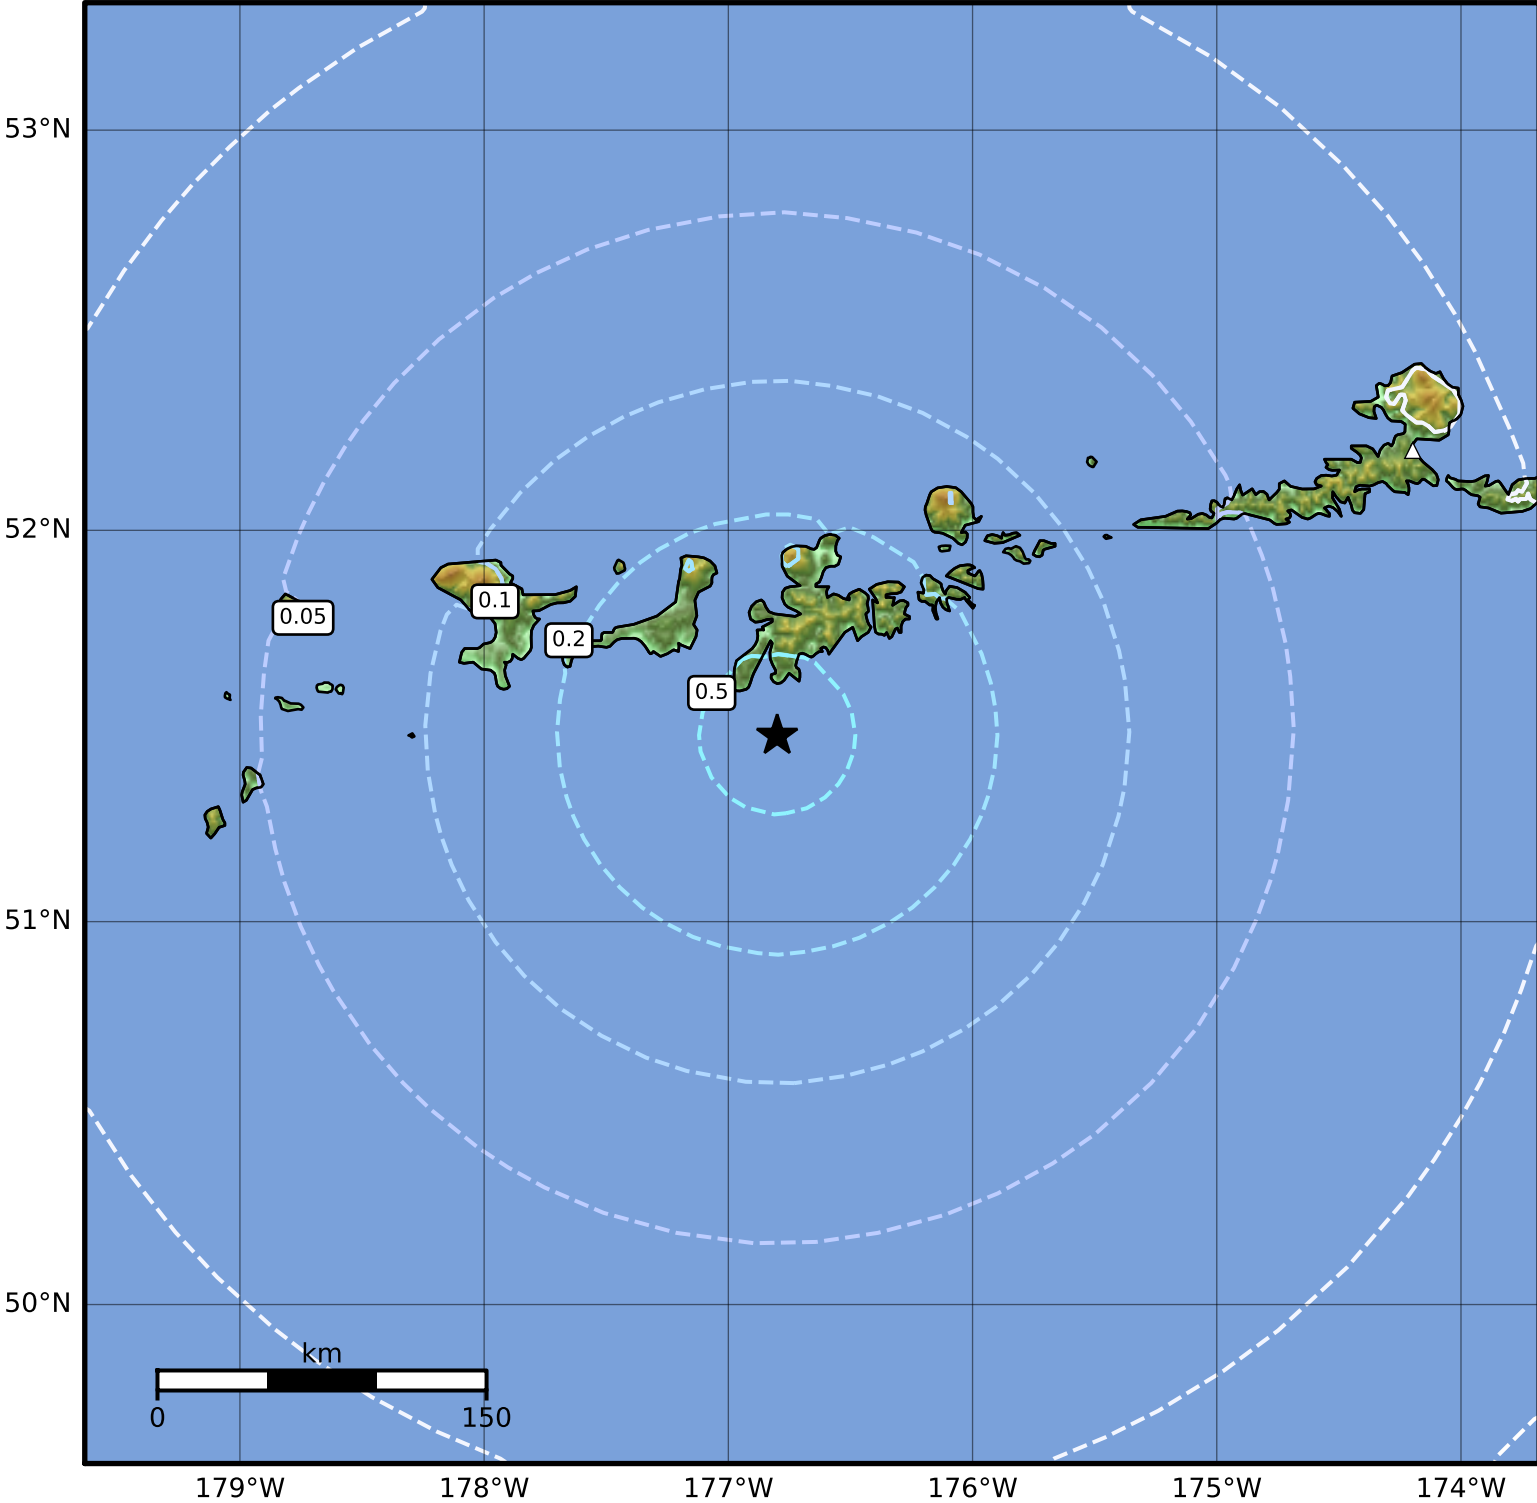

1.0 Second Peak Spectral Acceleration Map Alaska Earthquake Center
 ShakeMap: 45 km (28 miles) SSW of Adak
 Nov 30, 2023 16:33:06 UTC M5.0 N51.48 W176.80 Depth: 36.3km ID:ak023fcn7xtk

SA(1.0) (%g)	0.1	0.2	0.5	1	2	5	10	20	50	100	200
--------------	-----	-----	-----	---	---	---	----	----	----	-----	-----

Scale based on Worden et al. (2012)

Version 4: Processed 2023-11-30T17:31:51Z

△ Seismic Instrument ○ Reported Intensity

★ Epicenter