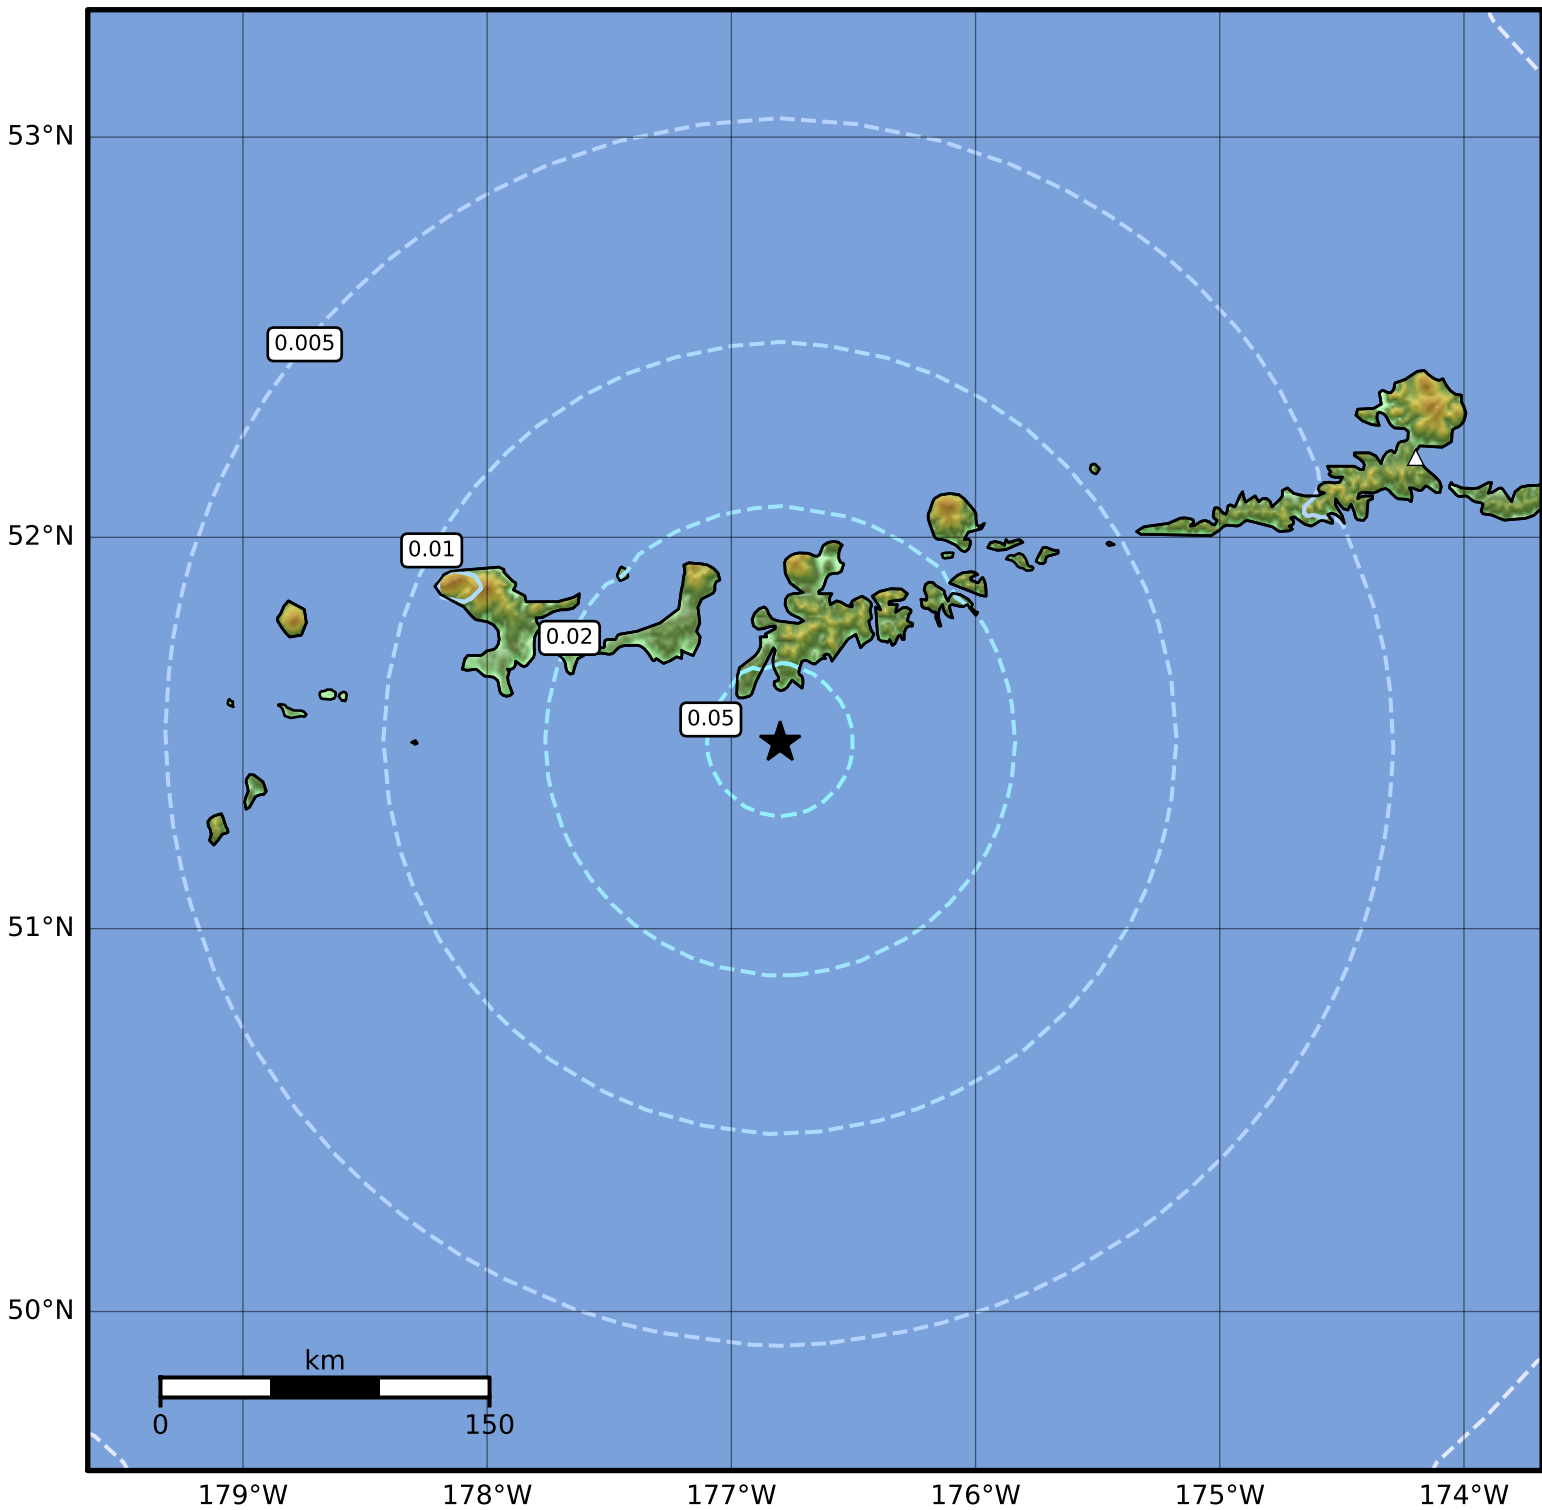

3.0 Second Peak Spectral Acceleration Map Alaska Earthquake Center
ShakeMap: 45 km (28 miles) SSW of Adak
Nov 30, 2023 16:33:06 UTC M5.0 N51.48 W176.80 Depth: 36.3km ID:ak023fcn7xtk

Scale based on Worden et al. (2012)

Version 4: Processed 2023-11-30T17:31:51Z

△ Seismic Instrument ○ Reported Intensity

★ Epicenter