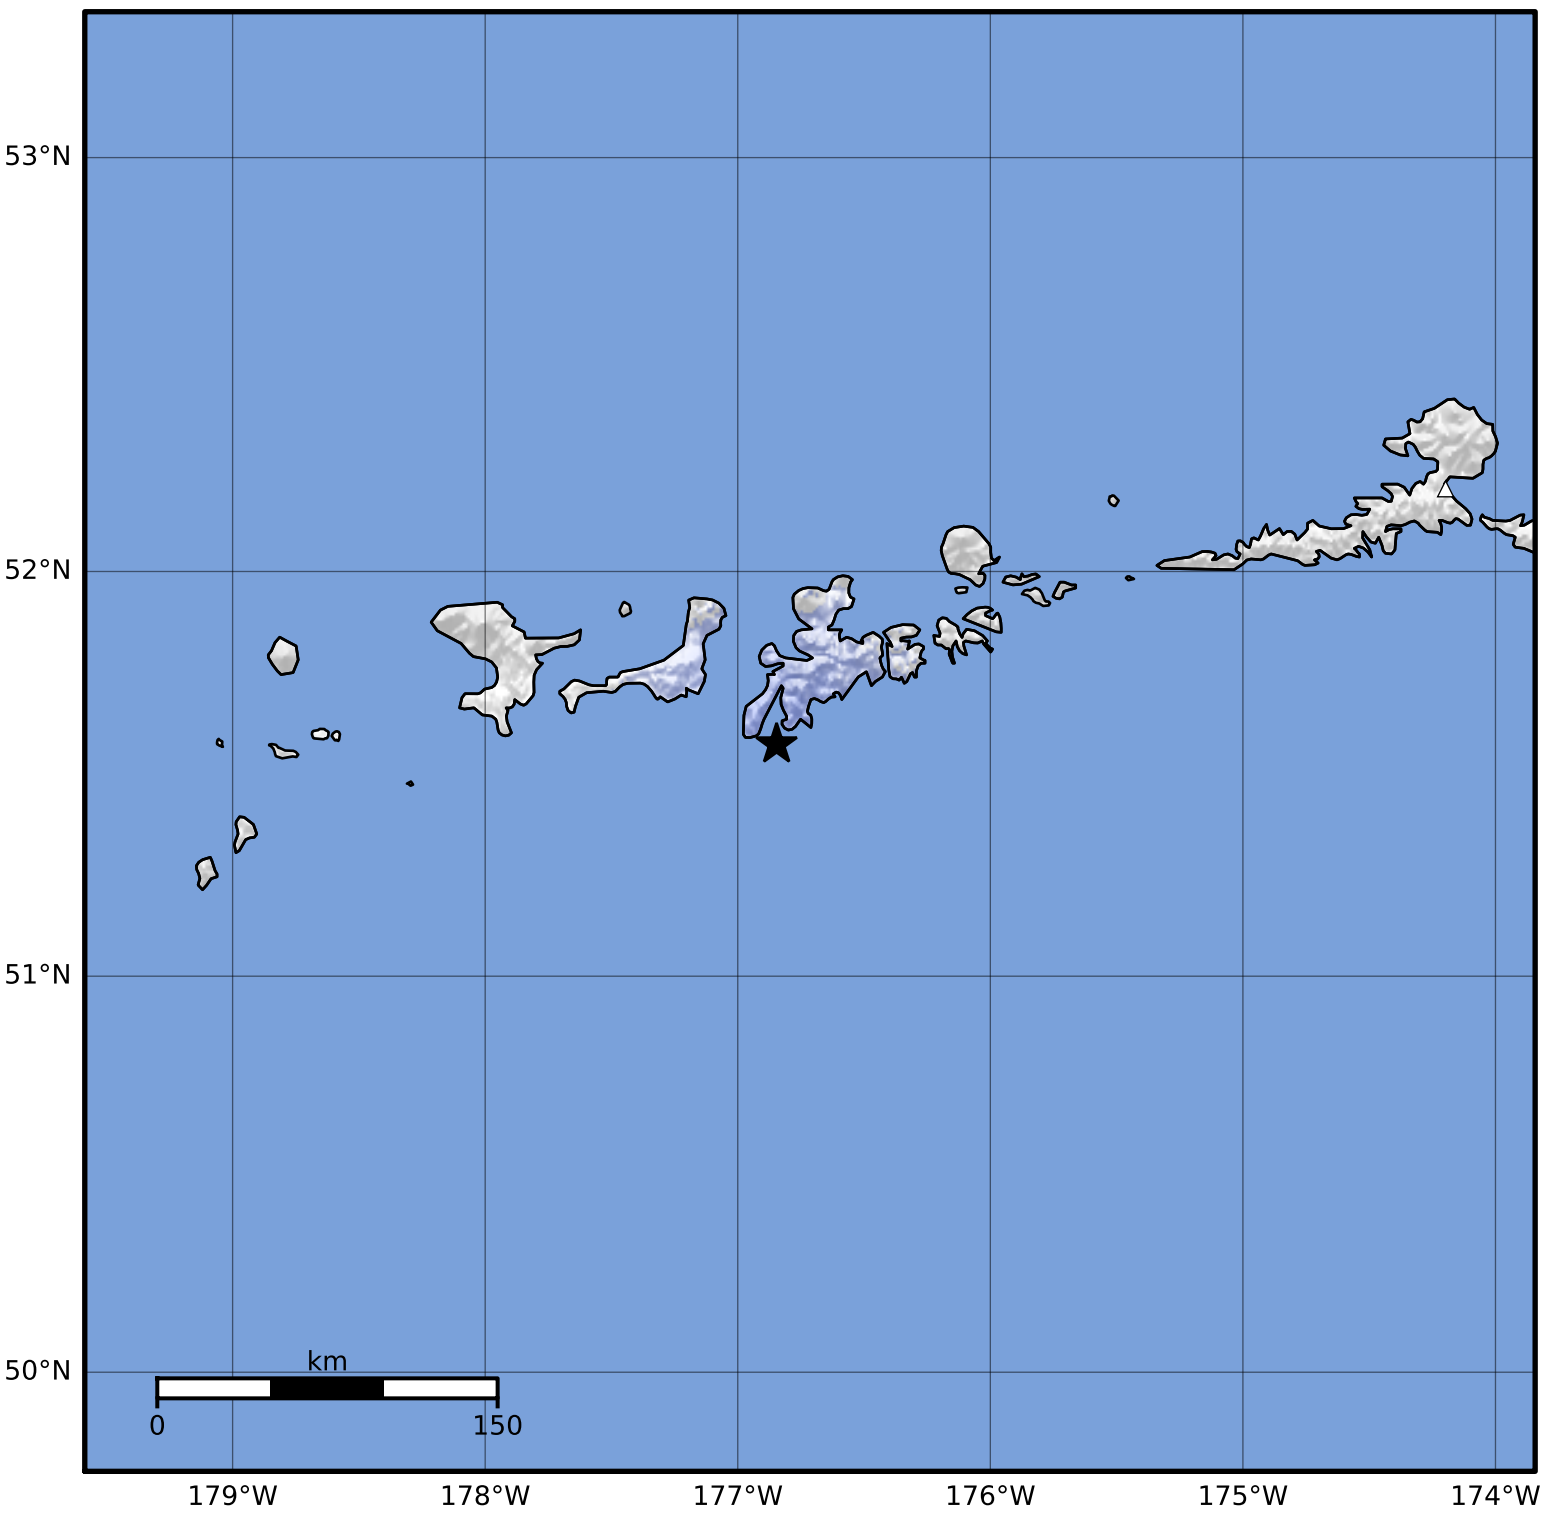

Macro seismic Intensity Map Alaska Earthquake Center
 ShakeMap: 36 km (22 miles) SSW of Adak
 Nov 30, 2023 16:54:39 UTC M3.5 N51.58 W176.85 Depth: 35.8km ID:ak023fcnci50

SHAKING	Not felt	Weak	Light	Moderate	Strong	Very strong	Severe	Violent	Extreme
DAMAGE	None	None	None	Very light	Light	Moderate	Moderate/heavy	Heavy	Very heavy
PGA(%g)	<0.0464	0.297	2.76	6.2	11.5	21.5	40.1	74.7	>139
PGV(cm/s)	<0.0215	0.135	1.41	4.65	9.64	20	41.4	85.8	>178
INTENSITY	I	II-III	IV	V	VI	VII	VIII	IX	X+

Scale based on Worden et al. (2012) Version 1: Processed 2023-11-30T16:57:20Z
 △ Seismic Instrument ○ Reported Intensity ★ Epicenter