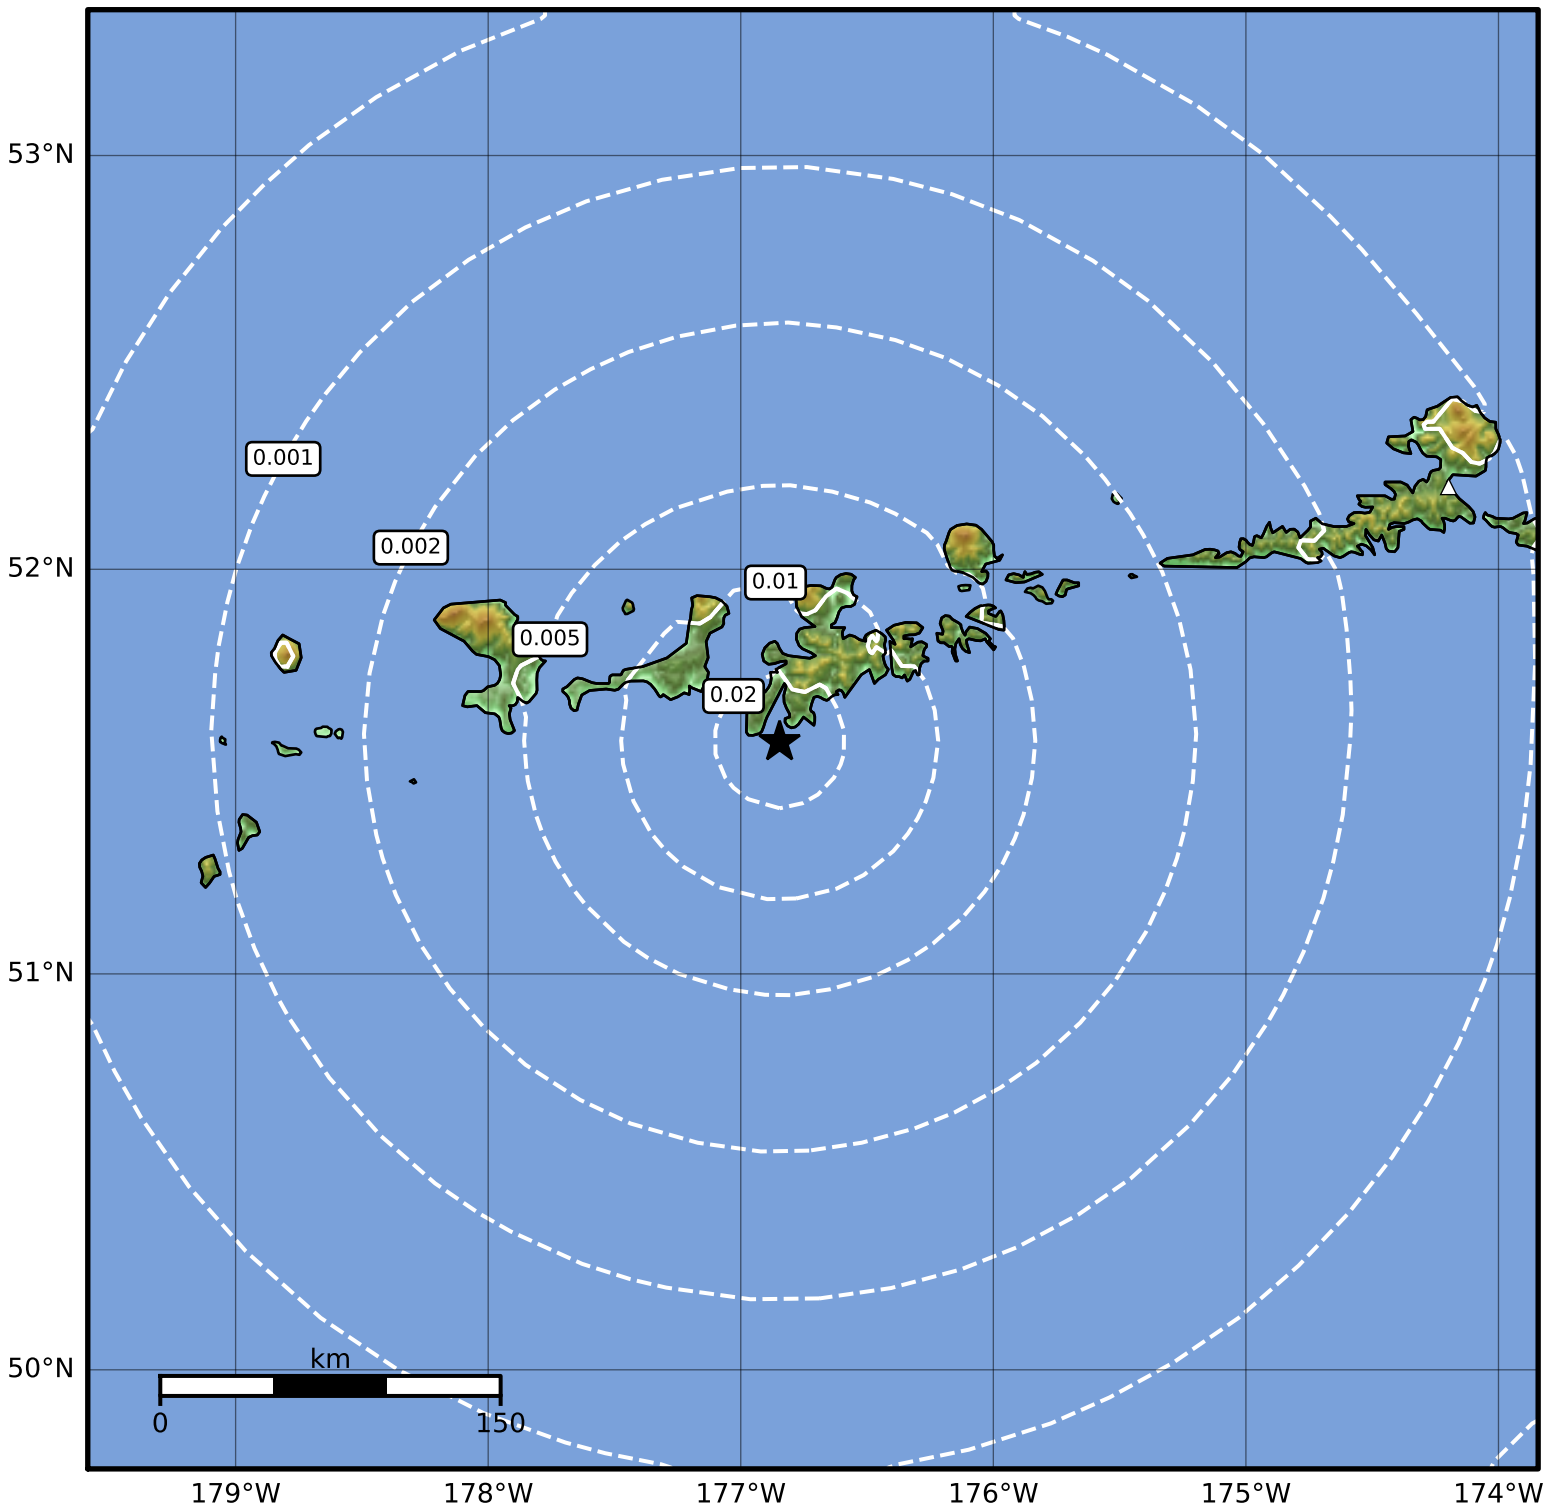

Peak Ground Velocity Map Alaska Earthquake Center
 ShakeMap: 36 km (22 miles) SSW of Adak
 Nov 30, 2023 16:54:39 UTC M3.5 N51.58 W176.85 Depth: 35.8km ID:ak023fnci50

Scale based on Worden et al. (2012)

Version 1: Processed 2023-11-30T16:57:20Z

△ Seismic Instrument ○ Reported Intensity

★ Epicenter