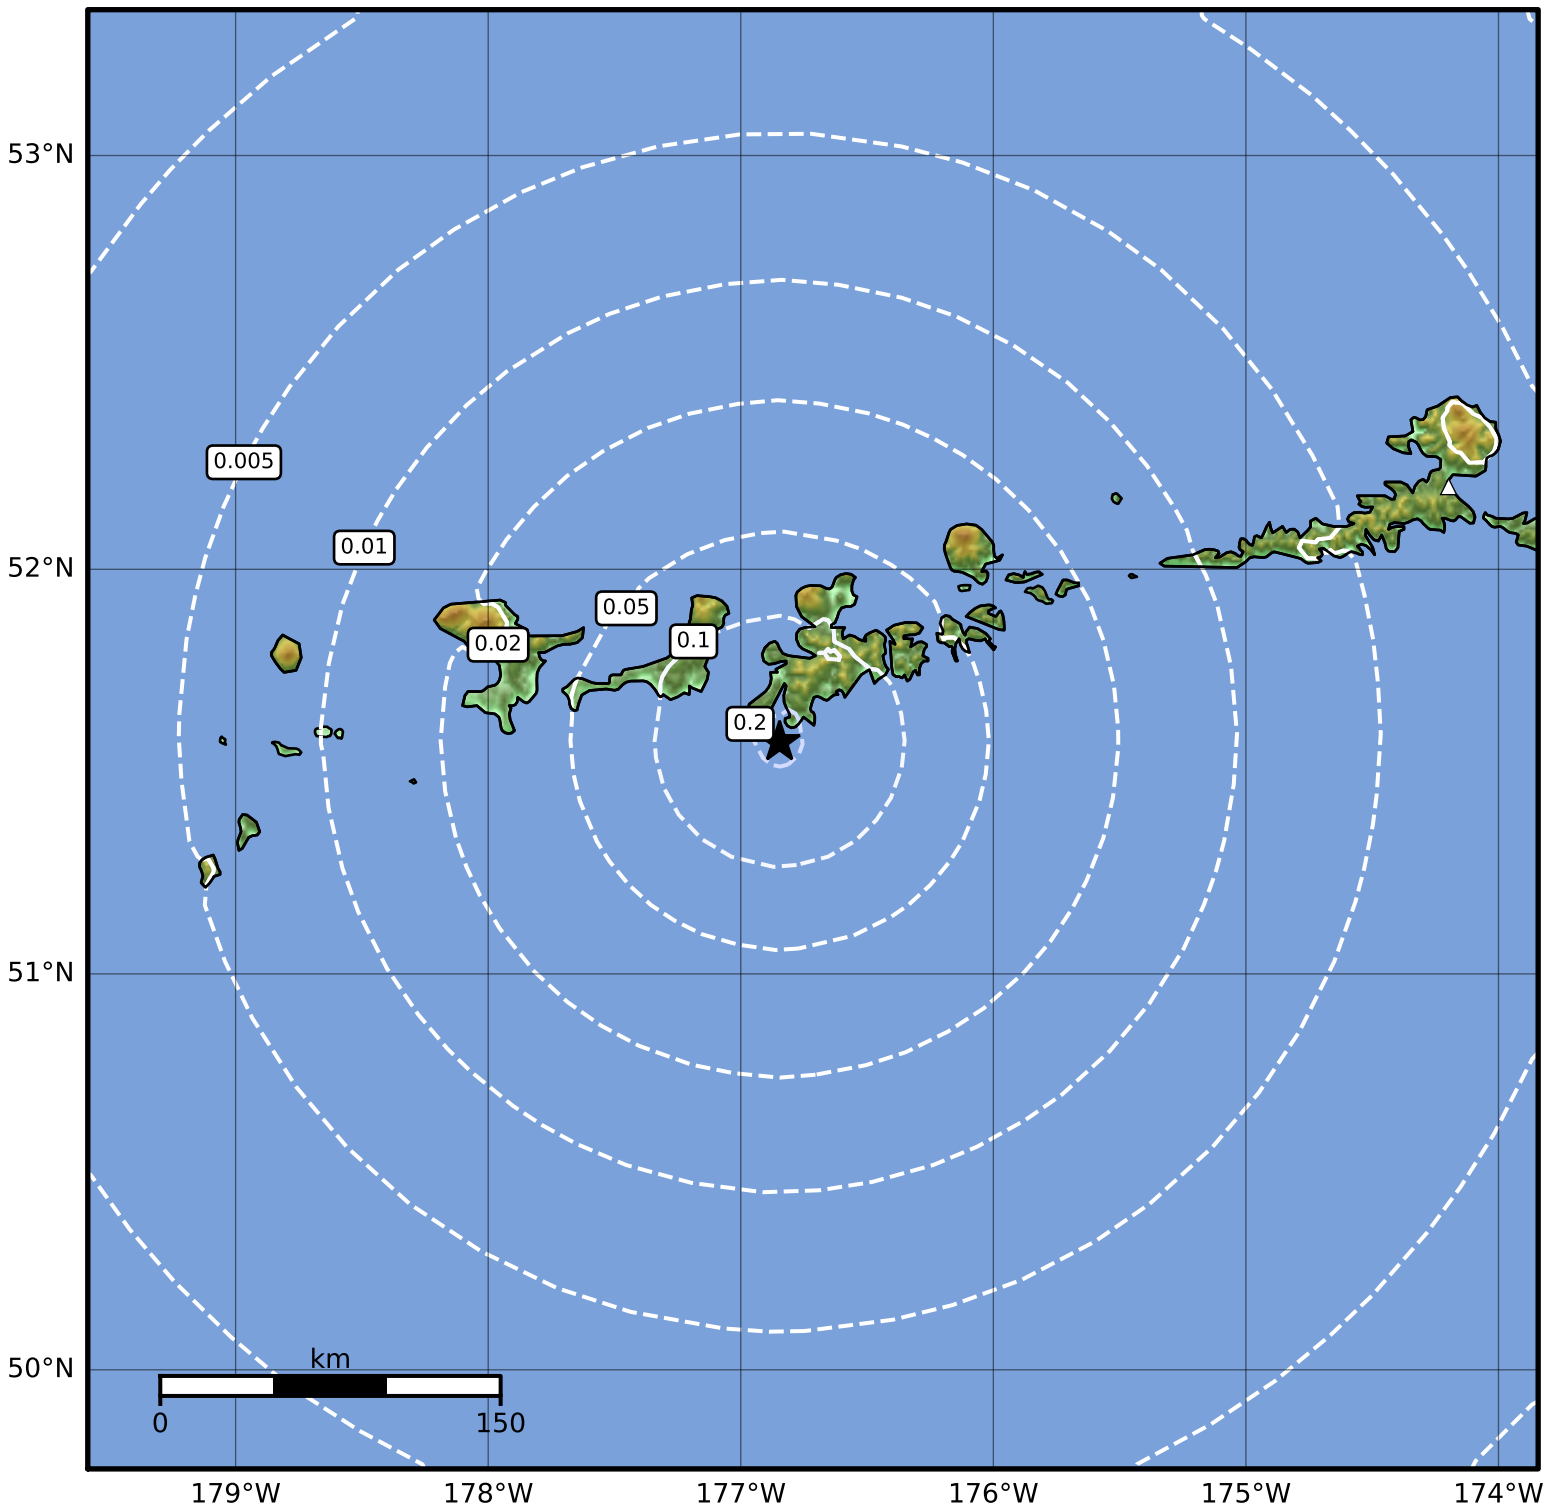

0.3 Second Peak Spectral Acceleration Map Alaska Earthquake Center
 ShakeMap: 36 km (22 miles) SSW of Adak
 Nov 30, 2023 16:54:39 UTC M3.5 N51.58 W176.85 Depth: 35.8km ID:ak023fnci50

| | | | | | | | | | | | |
|---------------------|------------|------------|------------|----------|----------|----------|-----------|-----------|-----------|------------|------------|
| SA(0.3) (%g) | 0.1 | 0.2 | 0.5 | 1 | 2 | 5 | 10 | 20 | 50 | 100 | 200 |
|---------------------|------------|------------|------------|----------|----------|----------|-----------|-----------|-----------|------------|------------|

Scale based on Worden et al. (2012)

Version 1: Processed 2023-11-30T16:57:20Z

△ Seismic Instrument ○ Reported Intensity

★ Epicenter