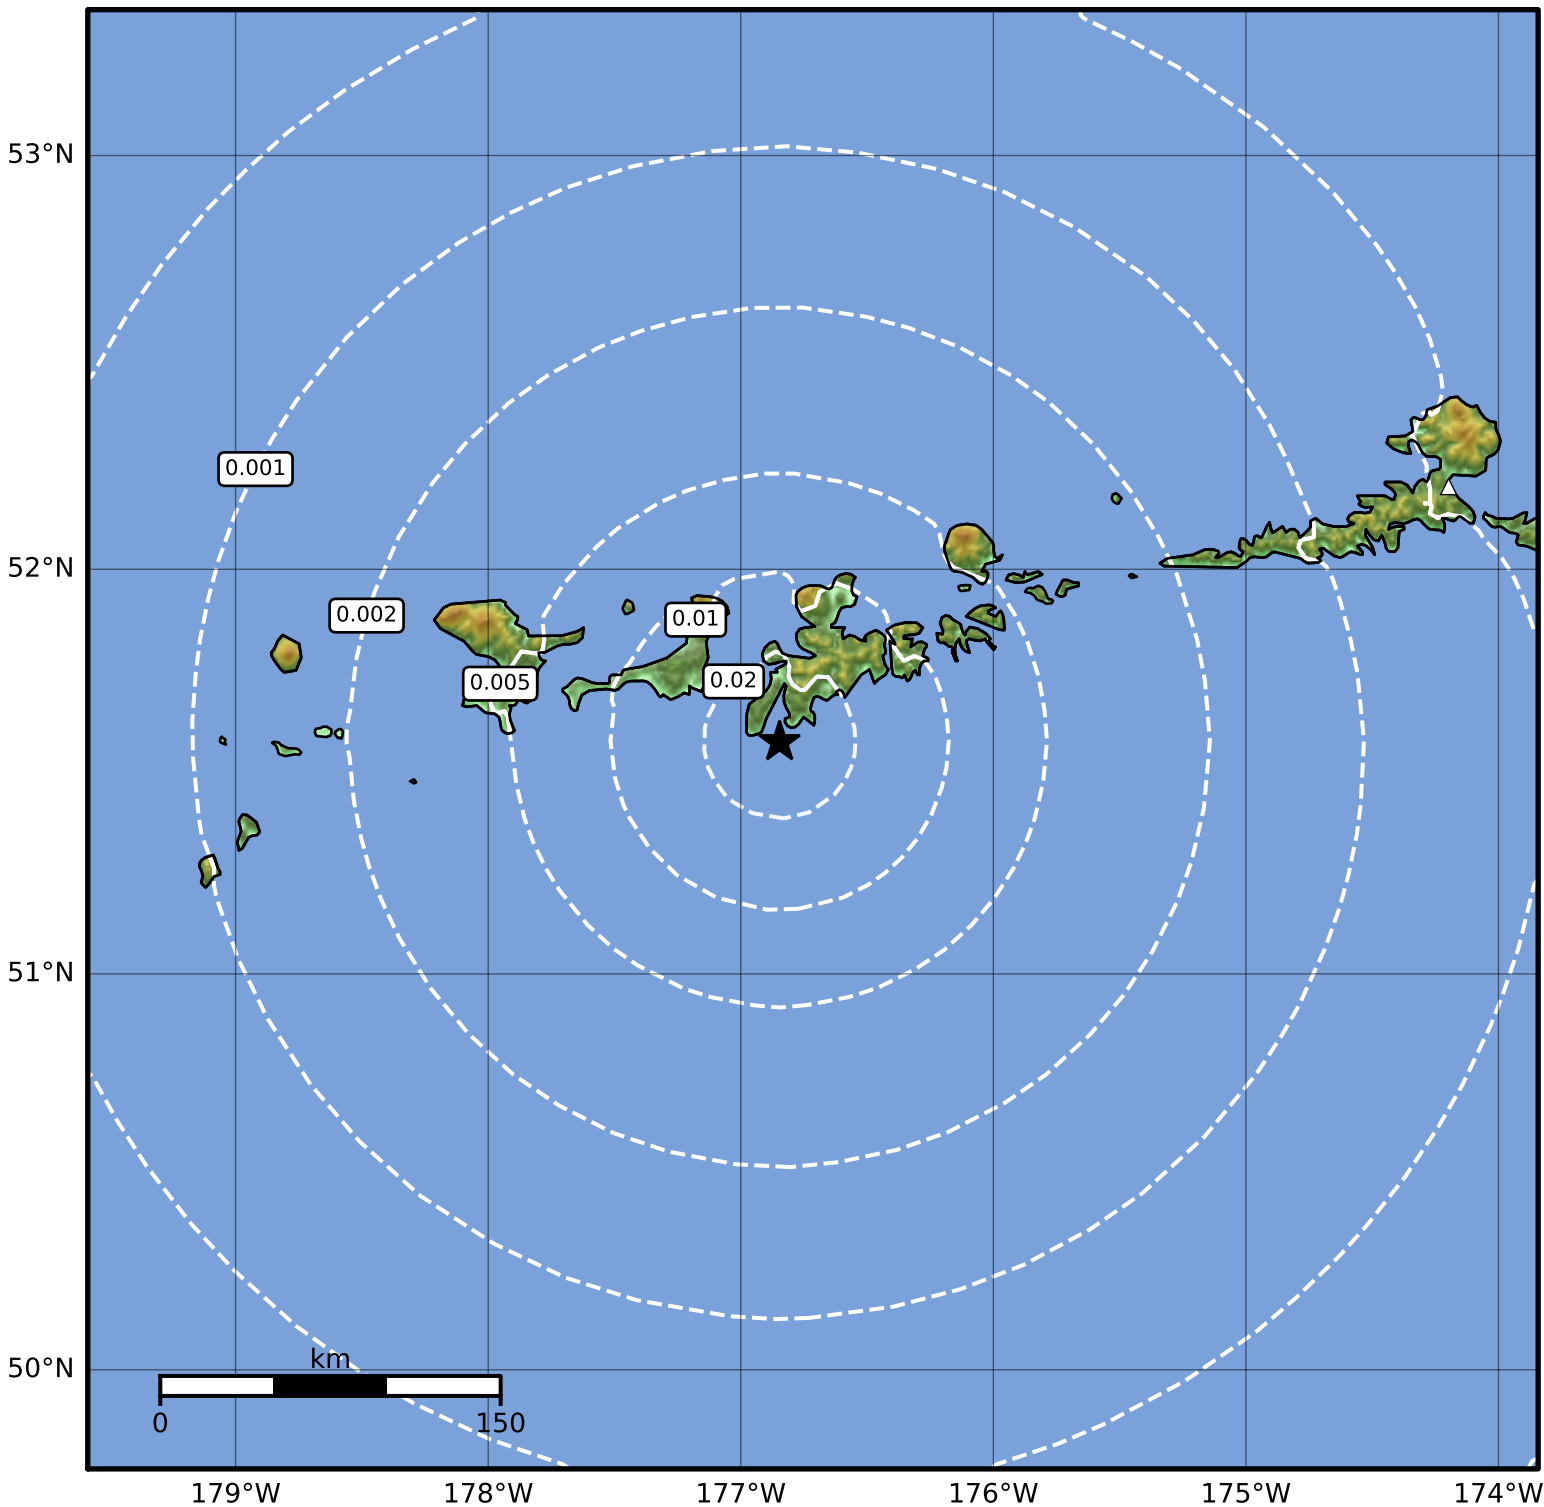

1.0 Second Peak Spectral Acceleration Map Alaska Earthquake Center
 ShakeMap: 36 km (22 miles) SSW of Adak
 Nov 30, 2023 16:54:39 UTC M3.5 N51.58 W176.85 Depth: 35.8km ID:ak023fcnci50

SA(1.0) (%g)	0.1	0.2	0.5	1	2	5	10	20	50	100	200
---------------------	------------	------------	------------	----------	----------	----------	-----------	-----------	-----------	------------	------------

Scale based on Worden et al. (2012)

Version 1: Processed 2023-11-30T16:57:20Z

△ Seismic Instrument ○ Reported Intensity

★ Epicenter