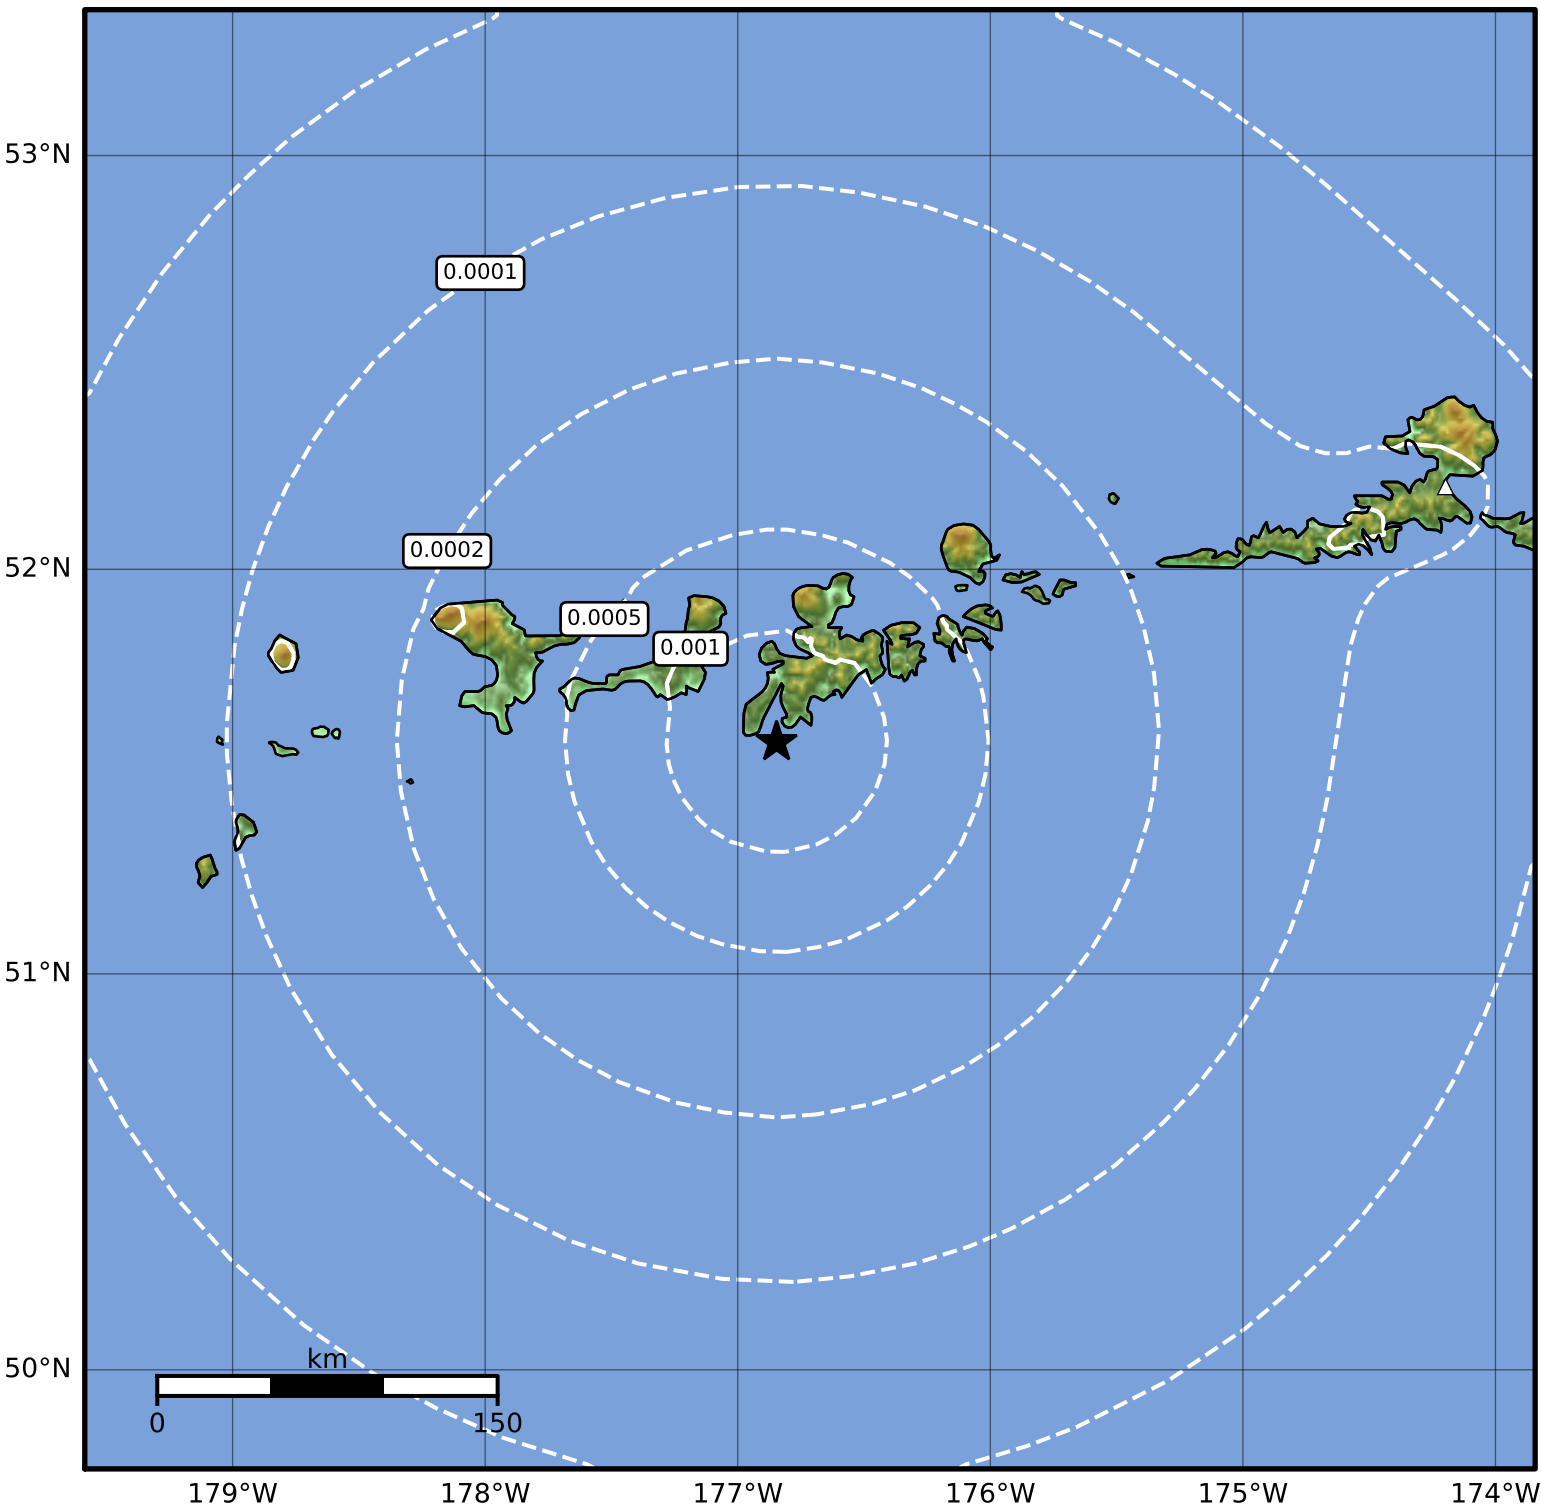

3.0 Second Peak Spectral Acceleration Map Alaska Earthquake Center
ShakeMap: 36 km (22 miles) SSW of Adak
Nov 30, 2023 16:54:39 UTC M3.5 N51.58 W176.85 Depth: 35.8km ID:ak023fcnci50

Scale based on Worden et al. (2012)

Version 1: Processed 2023-11-30T16:57:20Z

△ Seismic Instrument ○ Reported Intensity

★ Epicenter