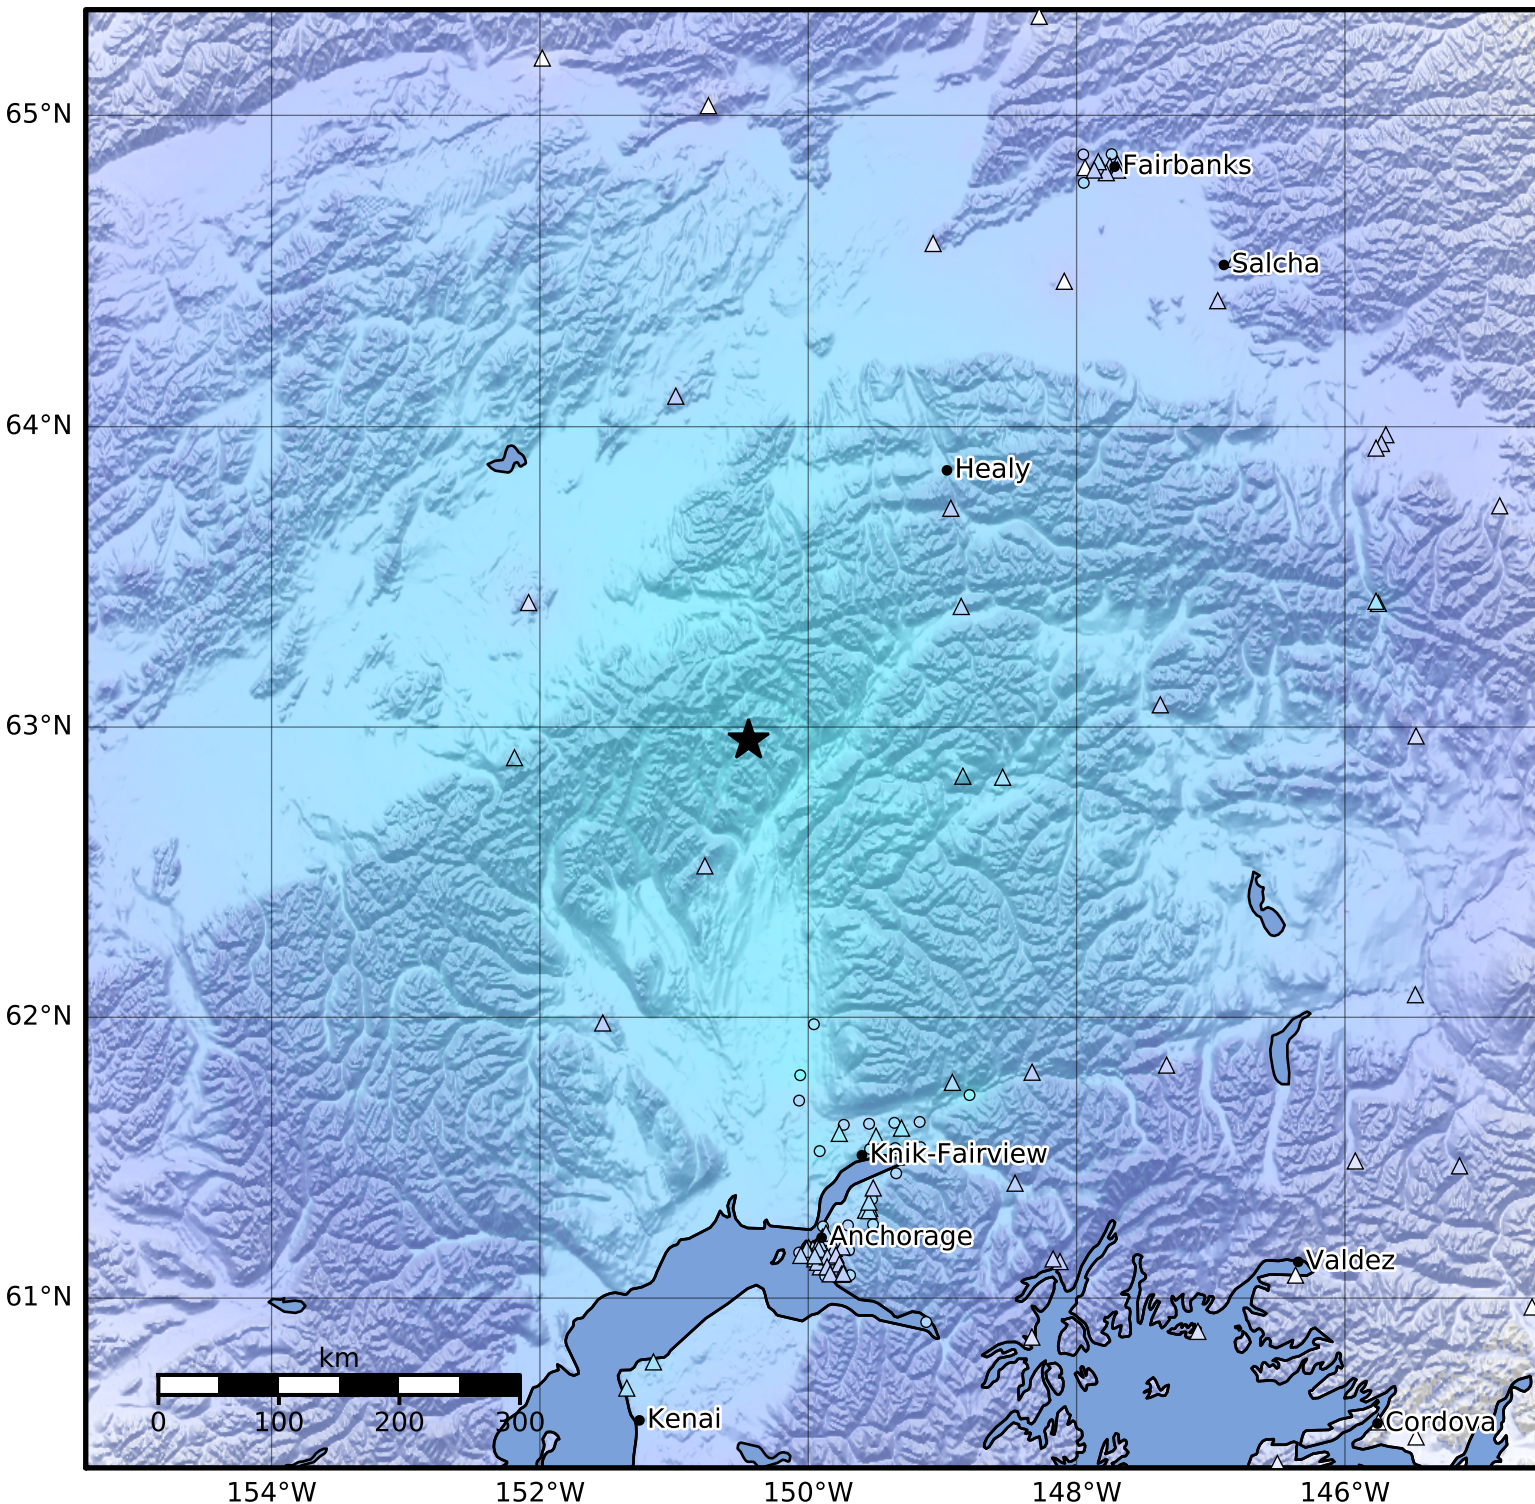

Macroseismic Intensity Map Alaska Earthquake Center
 ShakeMap: 68 km (42 miles) SSE of Kantishna
 Dec 01, 2023 05:50:26 UTC M5.0 N62.95 W150.44 Depth: 100.1km ID:ak023fe4b796

SHAKING	Not felt	Weak	Light	Moderate	Strong	Very strong	Severe	Violent	Extreme
DAMAGE	None	None	None	Very light	Light	Moderate	Moderate/heavy	Heavy	Very heavy
PGA(%g)	<0.0464	0.297	2.76	6.2	11.5	21.5	40.1	74.7	>139
PGV(cm/s)	<0.0215	0.135	1.41	4.65	9.64	20	41.4	85.8	>178
INTENSITY	I	II-III	IV	V	VI	VII	VIII	IX	X+

Scale based on Worden et al. (2012)

Version 4: Processed 2023-12-01T06:33:08Z

△ Seismic Instrument ○ Reported Intensity

★ Epicenter