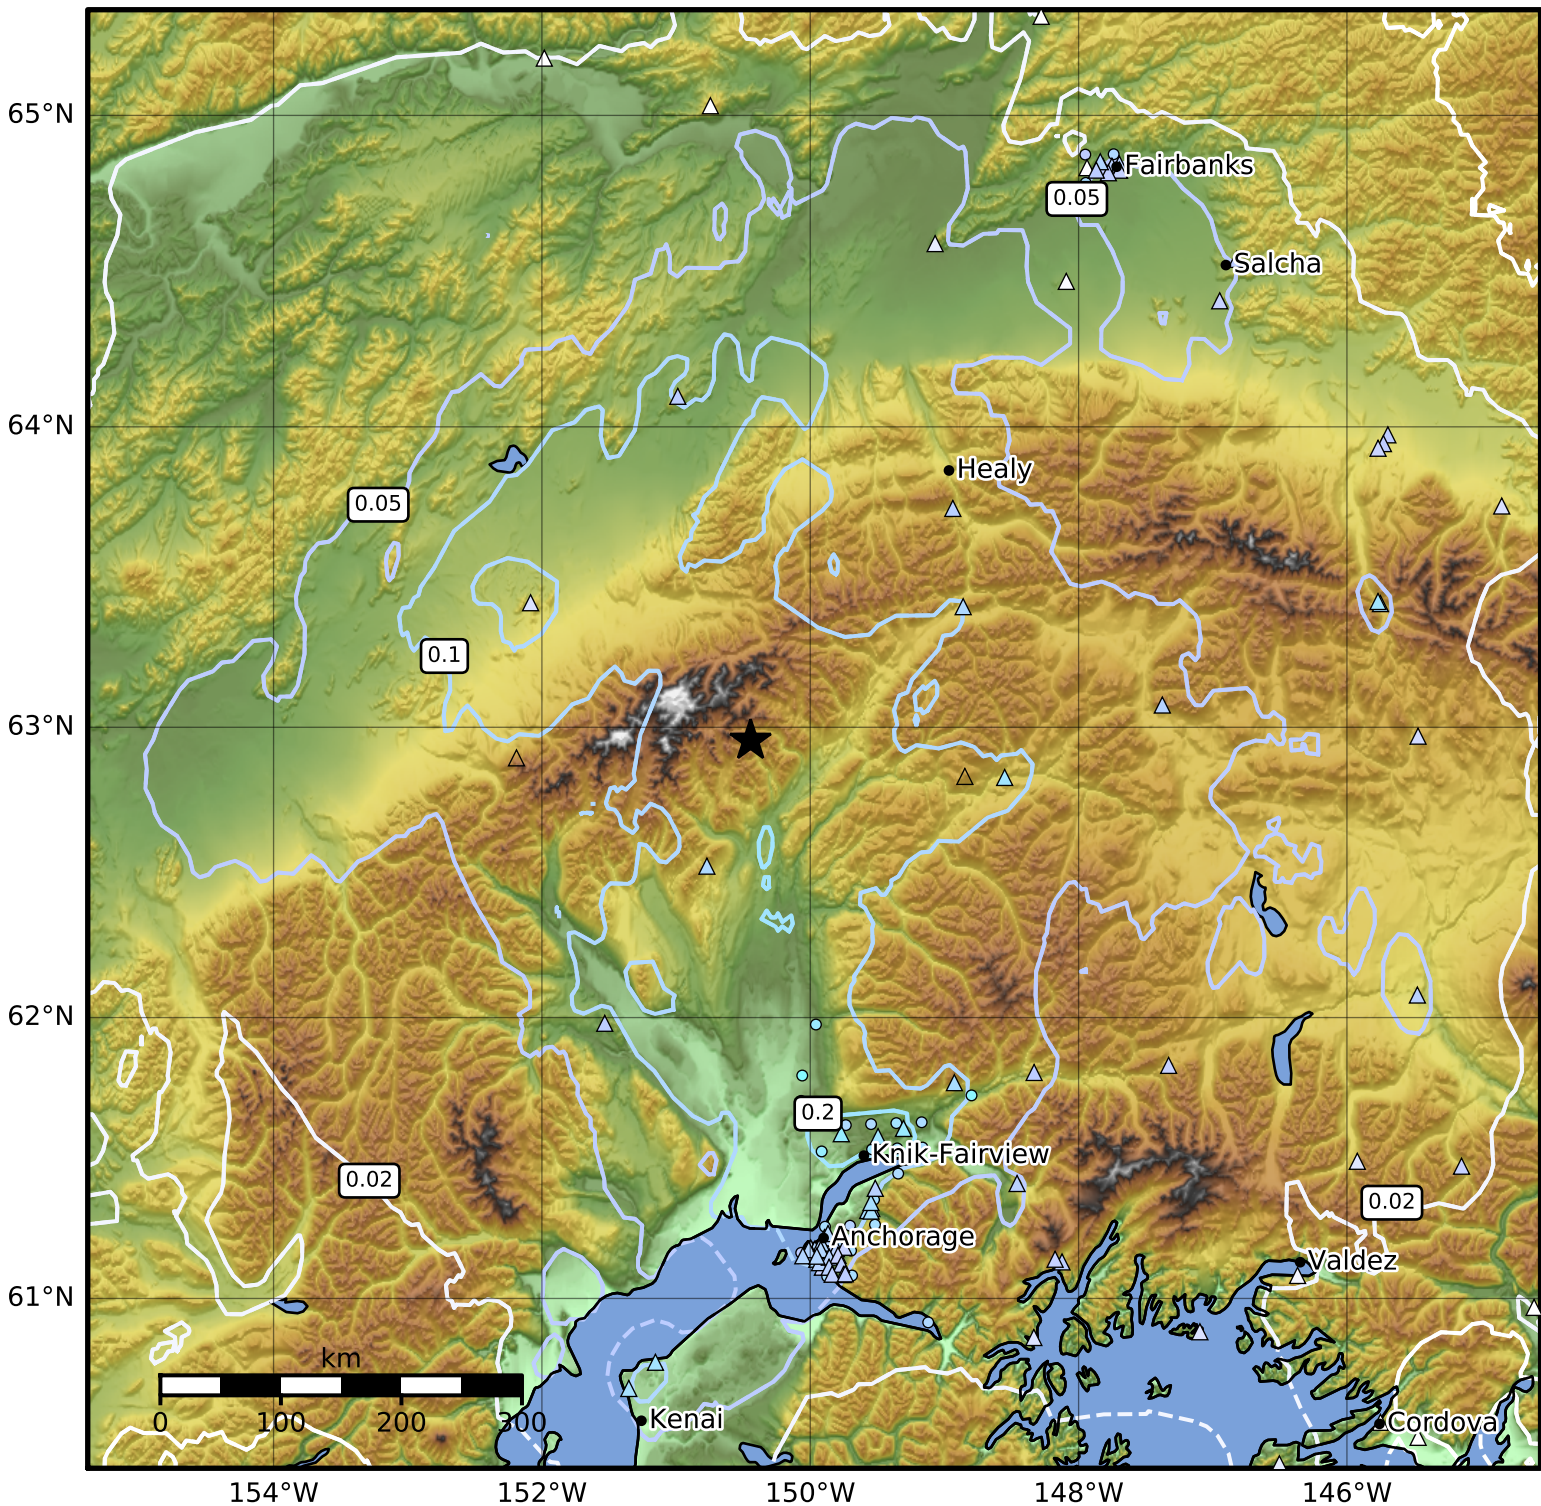

1.0 Second Peak Spectral Acceleration Map Alaska Earthquake Center
 ShakeMap: 68 km (42 miles) SSE of Kantishna
 Dec 01, 2023 05:50:26 UTC M5.0 N62.95 W150.44 Depth: 100.1km ID:ak023fe4b796

SA(1.0) (%g)	0.1	0.2	0.5	1	2	5	10	20	50	100	200
--------------	-----	-----	-----	---	---	---	----	----	----	-----	-----

Scale based on Worden et al. (2012)

Version 4: Processed 2023-12-01T06:33:08Z

△ Seismic Instrument ○ Reported Intensity

★ Epicenter