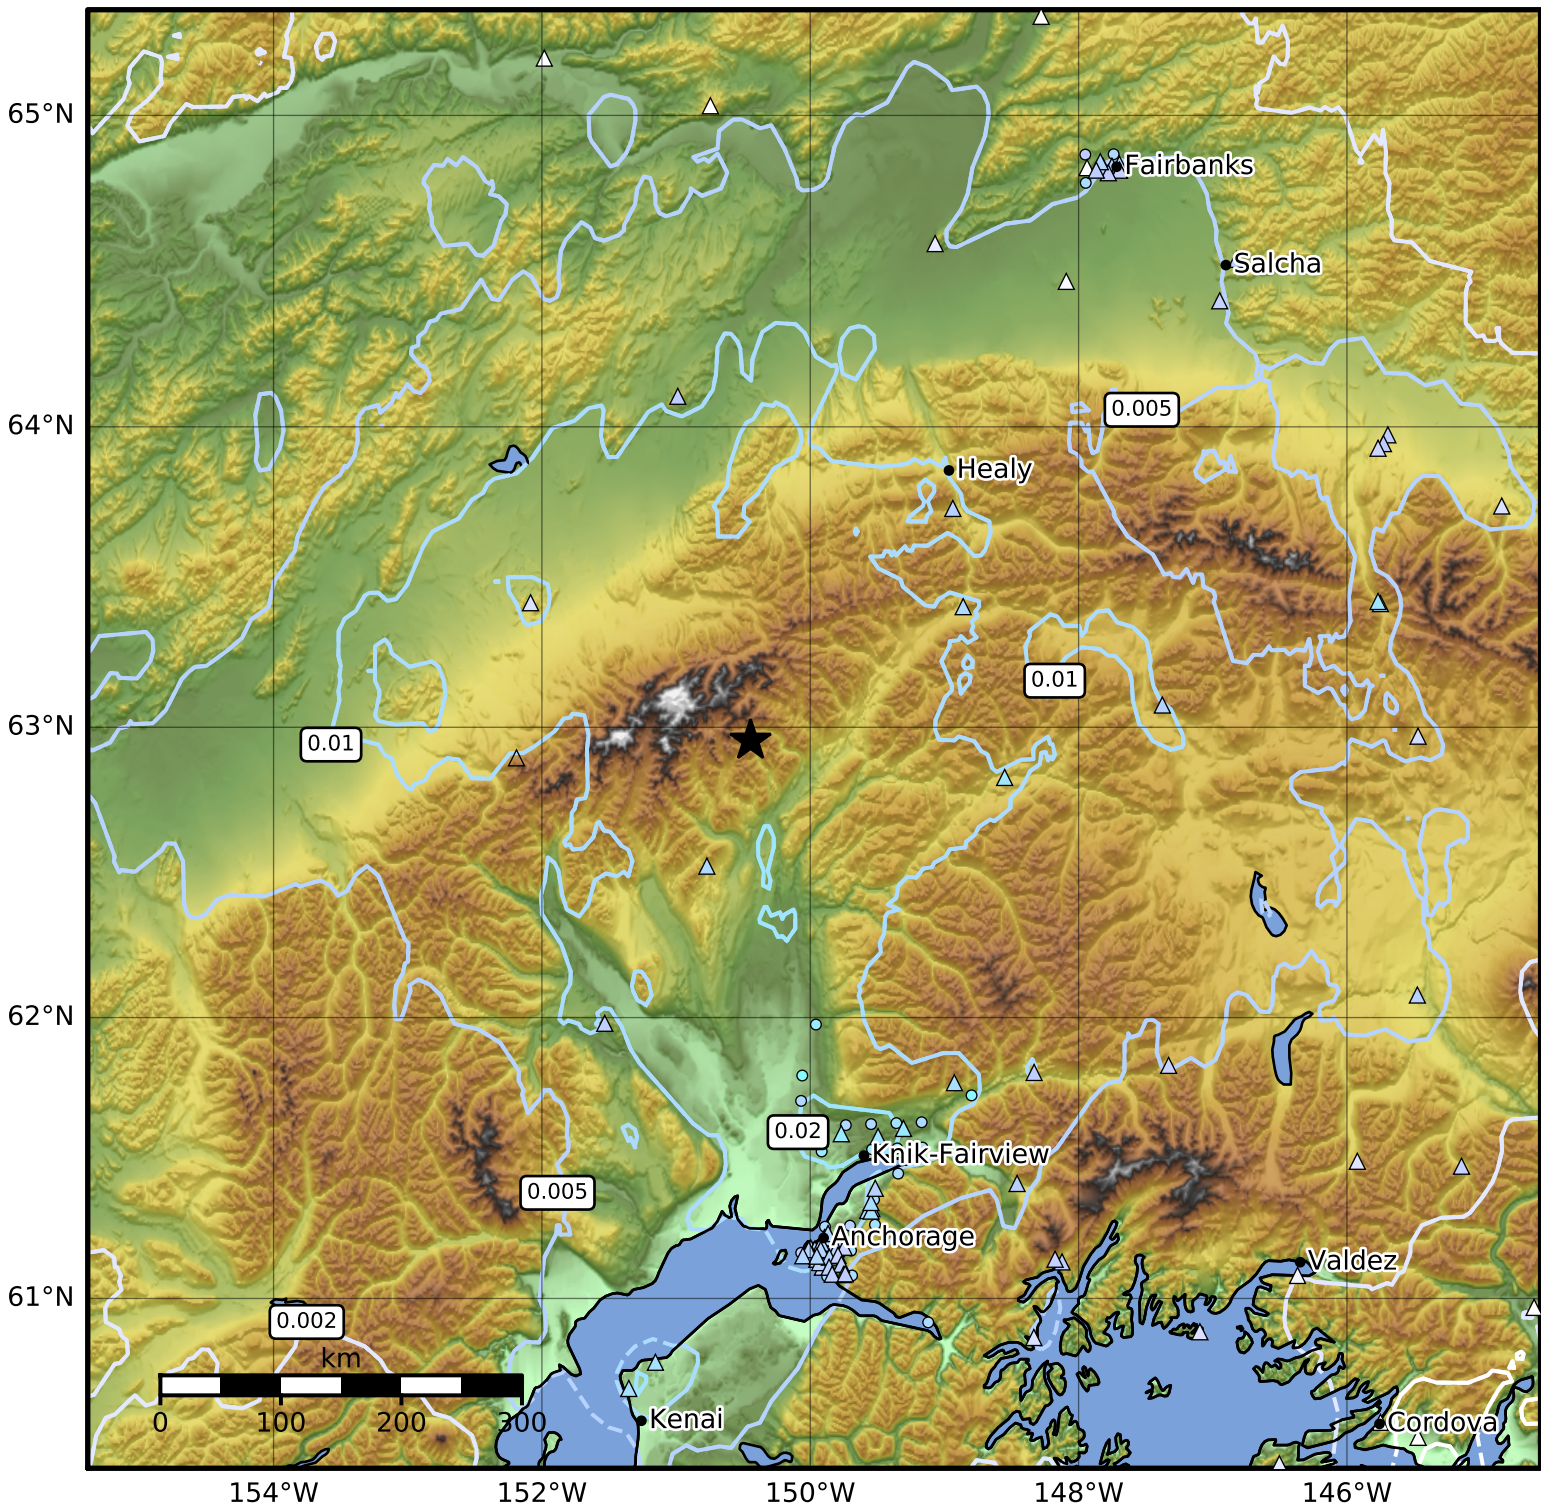

3.0 Second Peak Spectral Acceleration Map Alaska Earthquake Center
 ShakeMap: 68 km (42 miles) SSE of Kantishna
 Dec 01, 2023 05:50:26 UTC M5.0 N62.95 W150.44 Depth: 100.1km ID:ak023fe4b796

Scale based on Worden et al. (2012)

Version 4: Processed 2023-12-01T06:33:08Z

△ Seismic Instrument ○ Reported Intensity

★ Epicenter