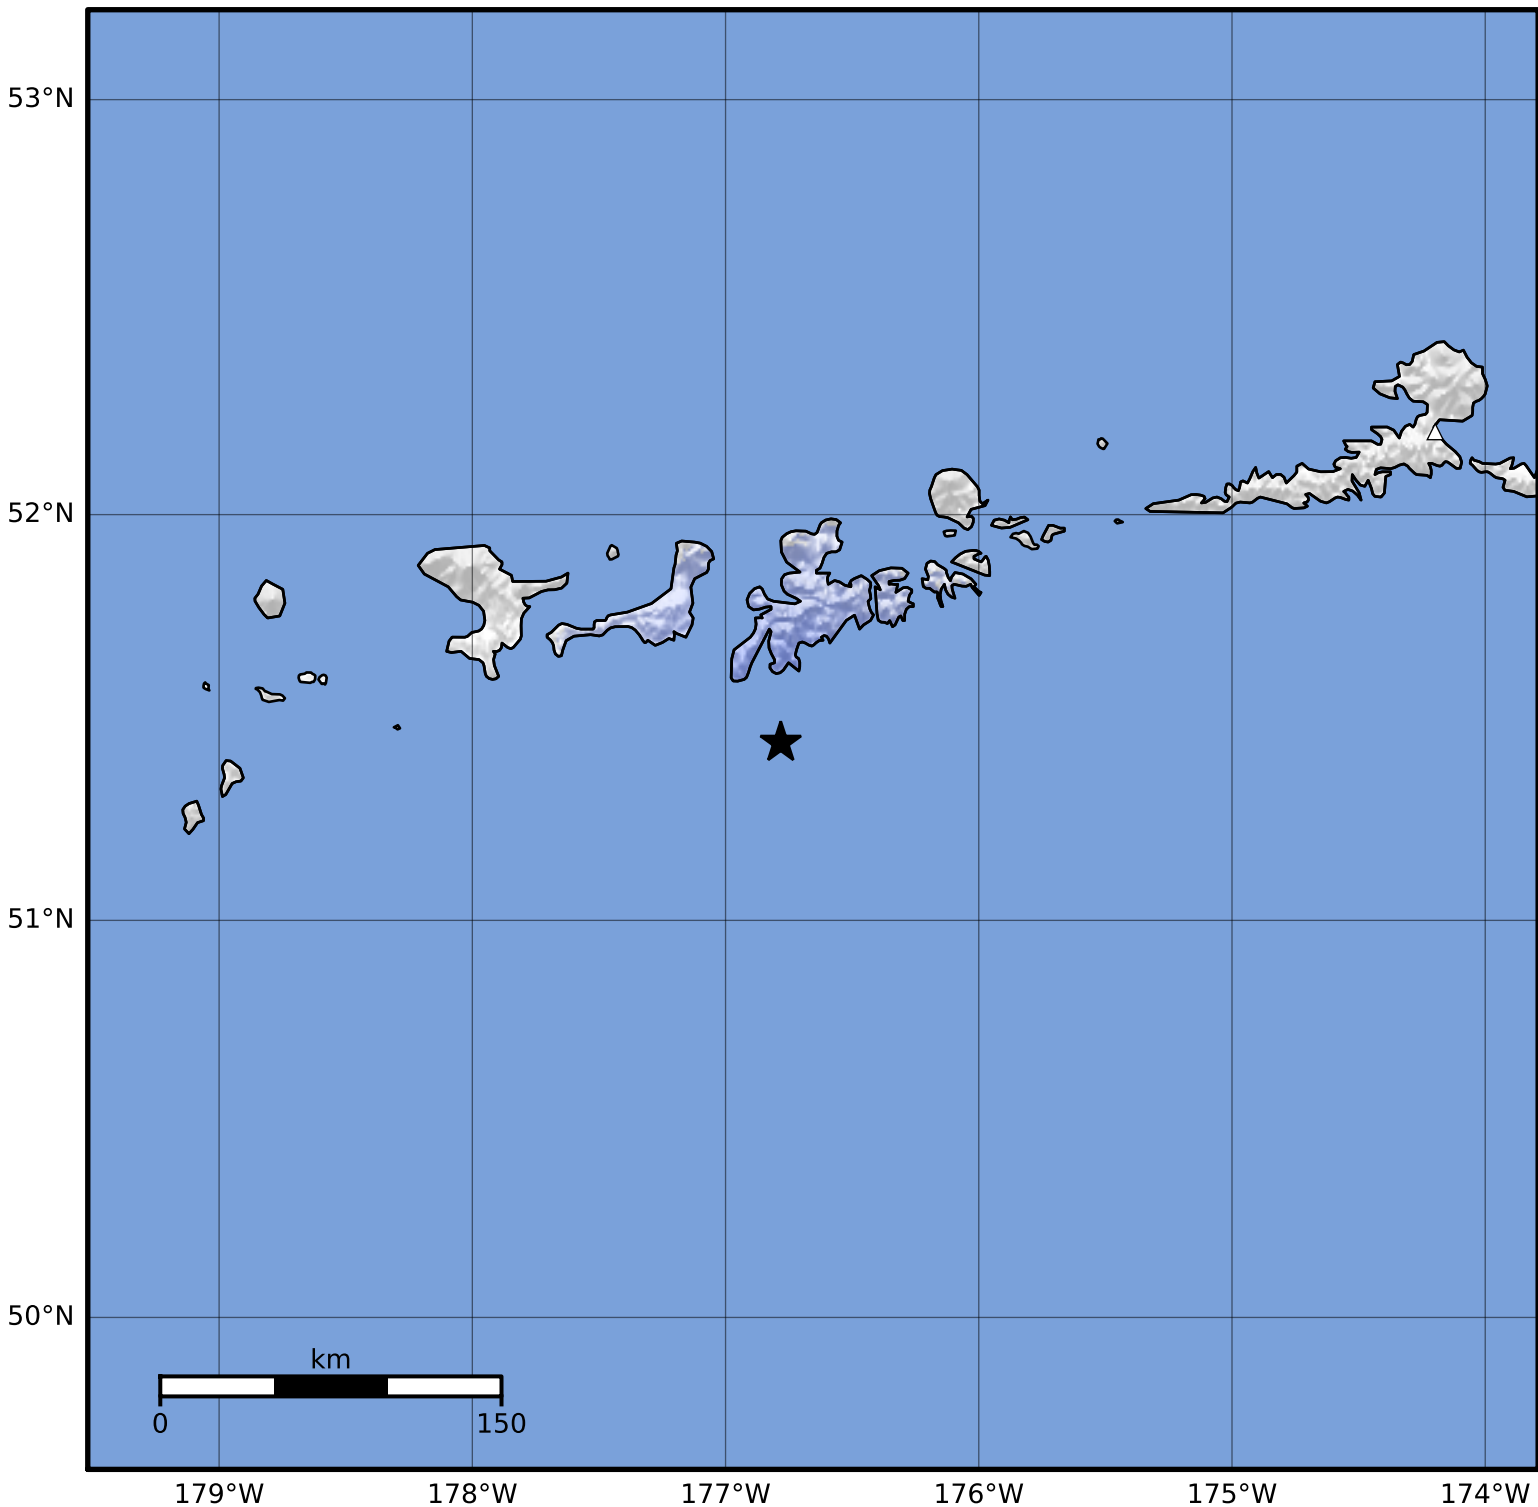

Macroseismic Intensity Map Alaska Earthquake Center  
 ShakeMap: 49 km (30 miles) S of Adak  
 Dec 02, 2023 07:08:43 UTC M3.8 N51.44 W176.78 Depth: 31.7km ID:ak023ffssgam

SHAKING	Not felt	Weak	Light	Moderate	Strong	Very strong	Severe	Violent	Extreme
DAMAGE	None	None	None	Very light	Light	Moderate	Moderate/heavy	Heavy	Very heavy
PGA(%g)	<0.0464	0.297	2.76	6.2	11.5	21.5	40.1	74.7	>139
PGV(cm/s)	<0.0215	0.135	1.41	4.65	9.64	20	41.4	85.8	>178
INTENSITY	<b>I</b>	<b>II-III</b>	<b>IV</b>	<b>V</b>	<b>VI</b>	<b>VII</b>	<b>VIII</b>	<b>IX</b>	<b>X+</b>

Scale based on Worden et al. (2012)

Version 2: Processed 2023-12-02T19:38:31Z

△ Seismic Instrument ○ Reported Intensity

★ Epicenter