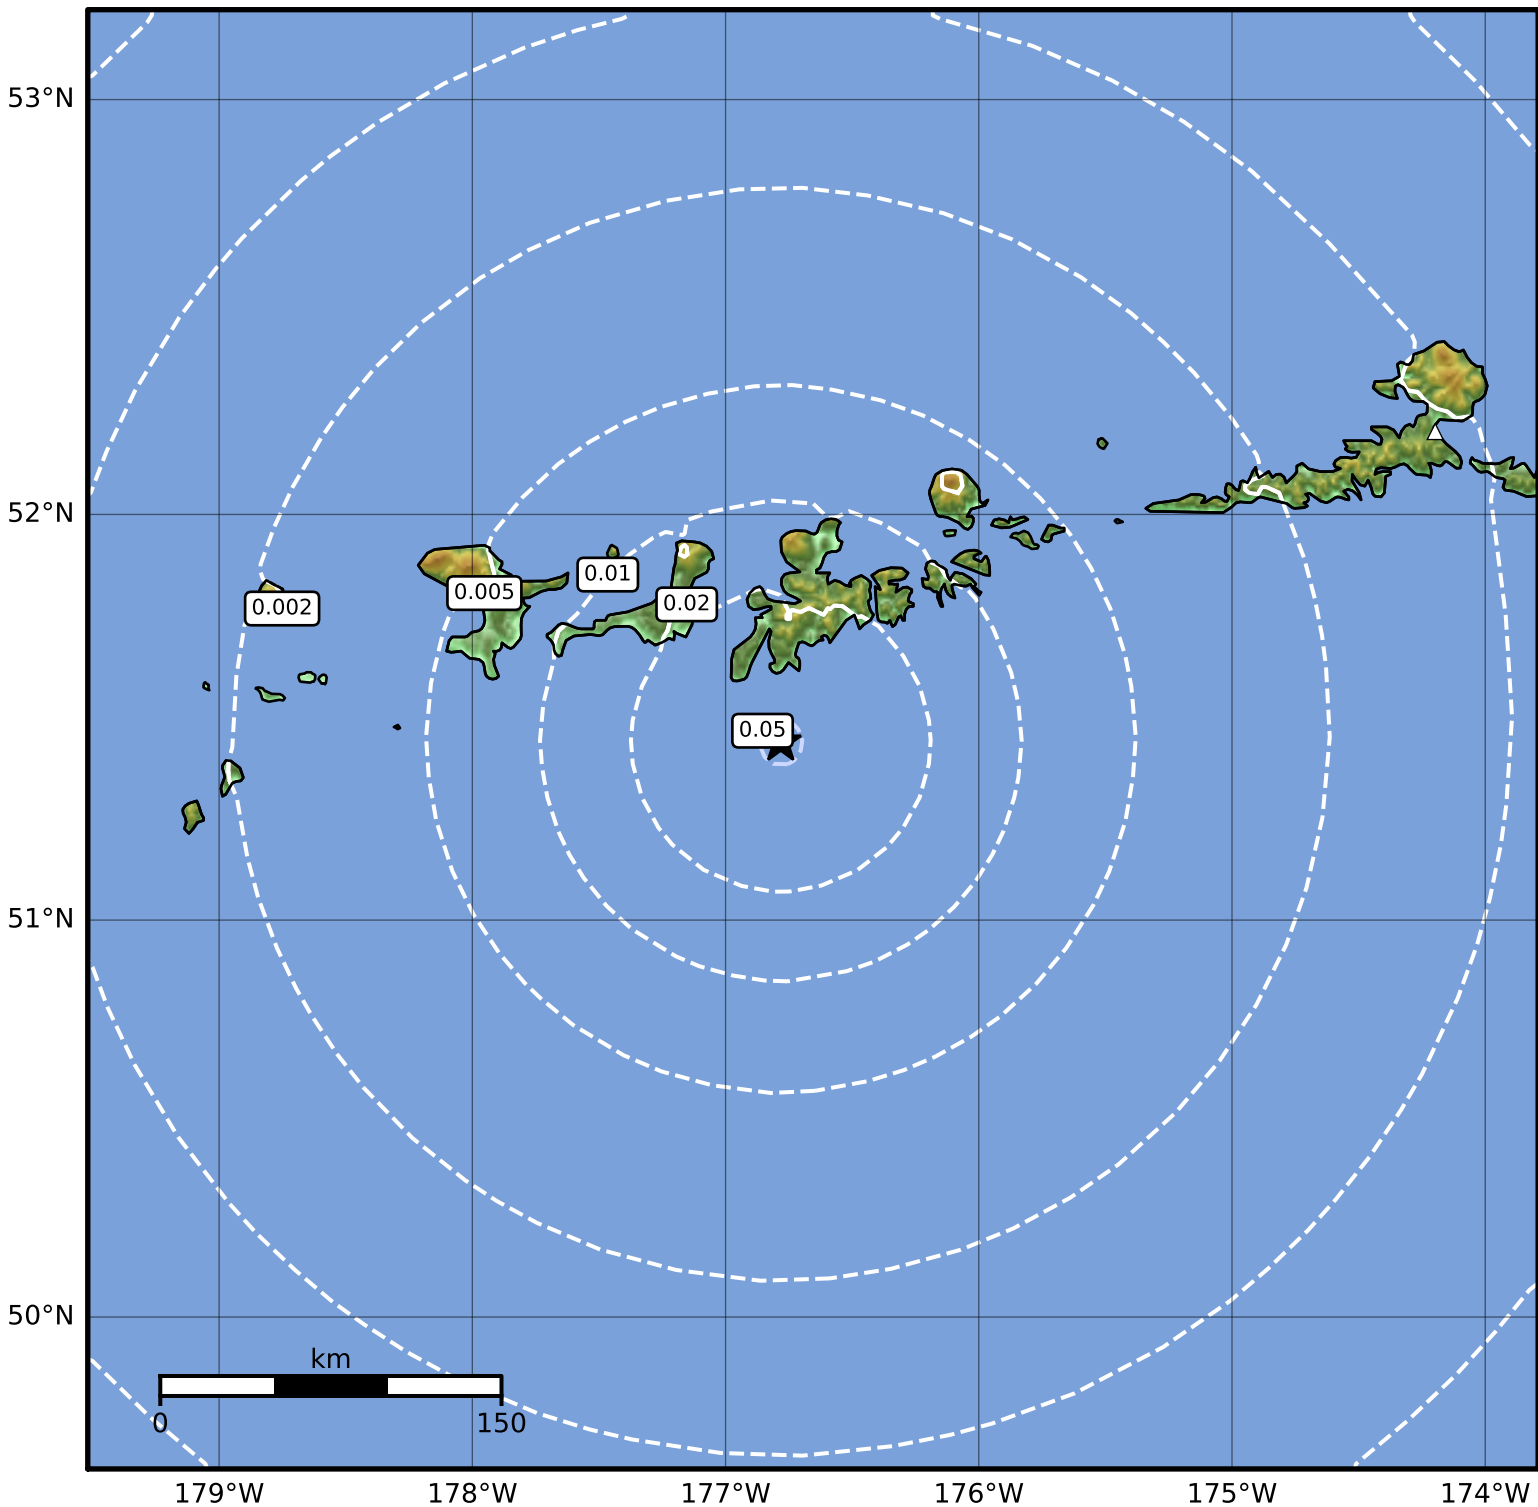

Peak Ground Velocity Map Alaska Earthquake Center  
ShakeMap: 49 km (30 miles) S of Adak  
Dec 02, 2023 07:08:43 UTC M3.8 N51.44 W176.78 Depth: 31.7km ID:ak023ffssgam

Scale based on Worden et al. (2012)

Version 2: Processed 2023-12-02T19:38:31Z

△ Seismic Instrument ○ Reported Intensity

★ Epicenter