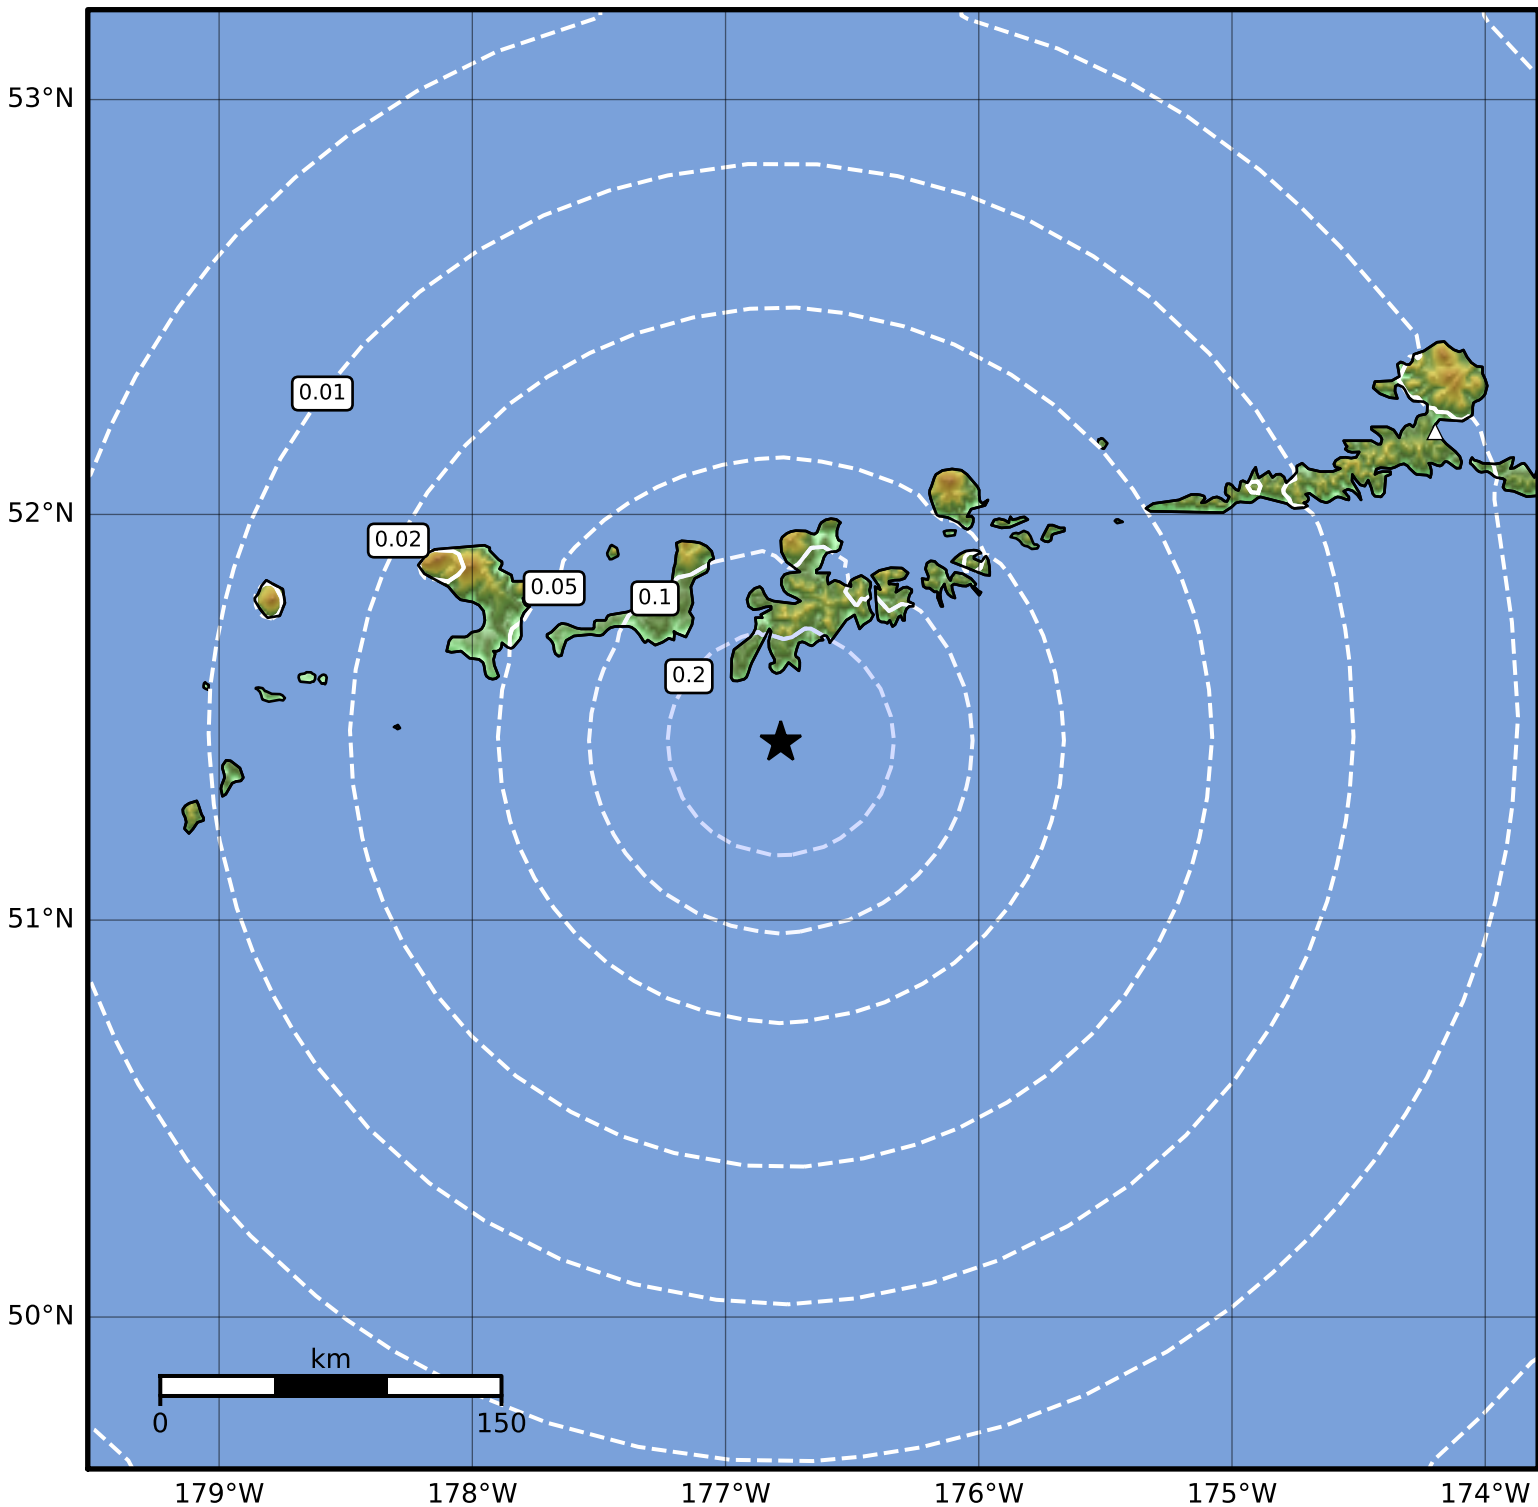

0.3 Second Peak Spectral Acceleration Map Alaska Earthquake Center  
 ShakeMap: 49 km (30 miles) S of Adak  
 Dec 02, 2023 07:08:43 UTC M3.8 N51.44 W176.78 Depth: 31.7km ID:ak023ffssgam

|                     |            |            |            |          |          |          |           |           |           |            |            |
|---------------------|------------|------------|------------|----------|----------|----------|-----------|-----------|-----------|------------|------------|
| <b>SA(0.3) (%g)</b> | <b>0.1</b> | <b>0.2</b> | <b>0.5</b> | <b>1</b> | <b>2</b> | <b>5</b> | <b>10</b> | <b>20</b> | <b>50</b> | <b>100</b> | <b>200</b> |
|---------------------|------------|------------|------------|----------|----------|----------|-----------|-----------|-----------|------------|------------|

Scale based on Worden et al. (2012)

Version 2: Processed 2023-12-02T19:38:31Z

△ Seismic Instrument    ○ Reported Intensity

★ Epicenter