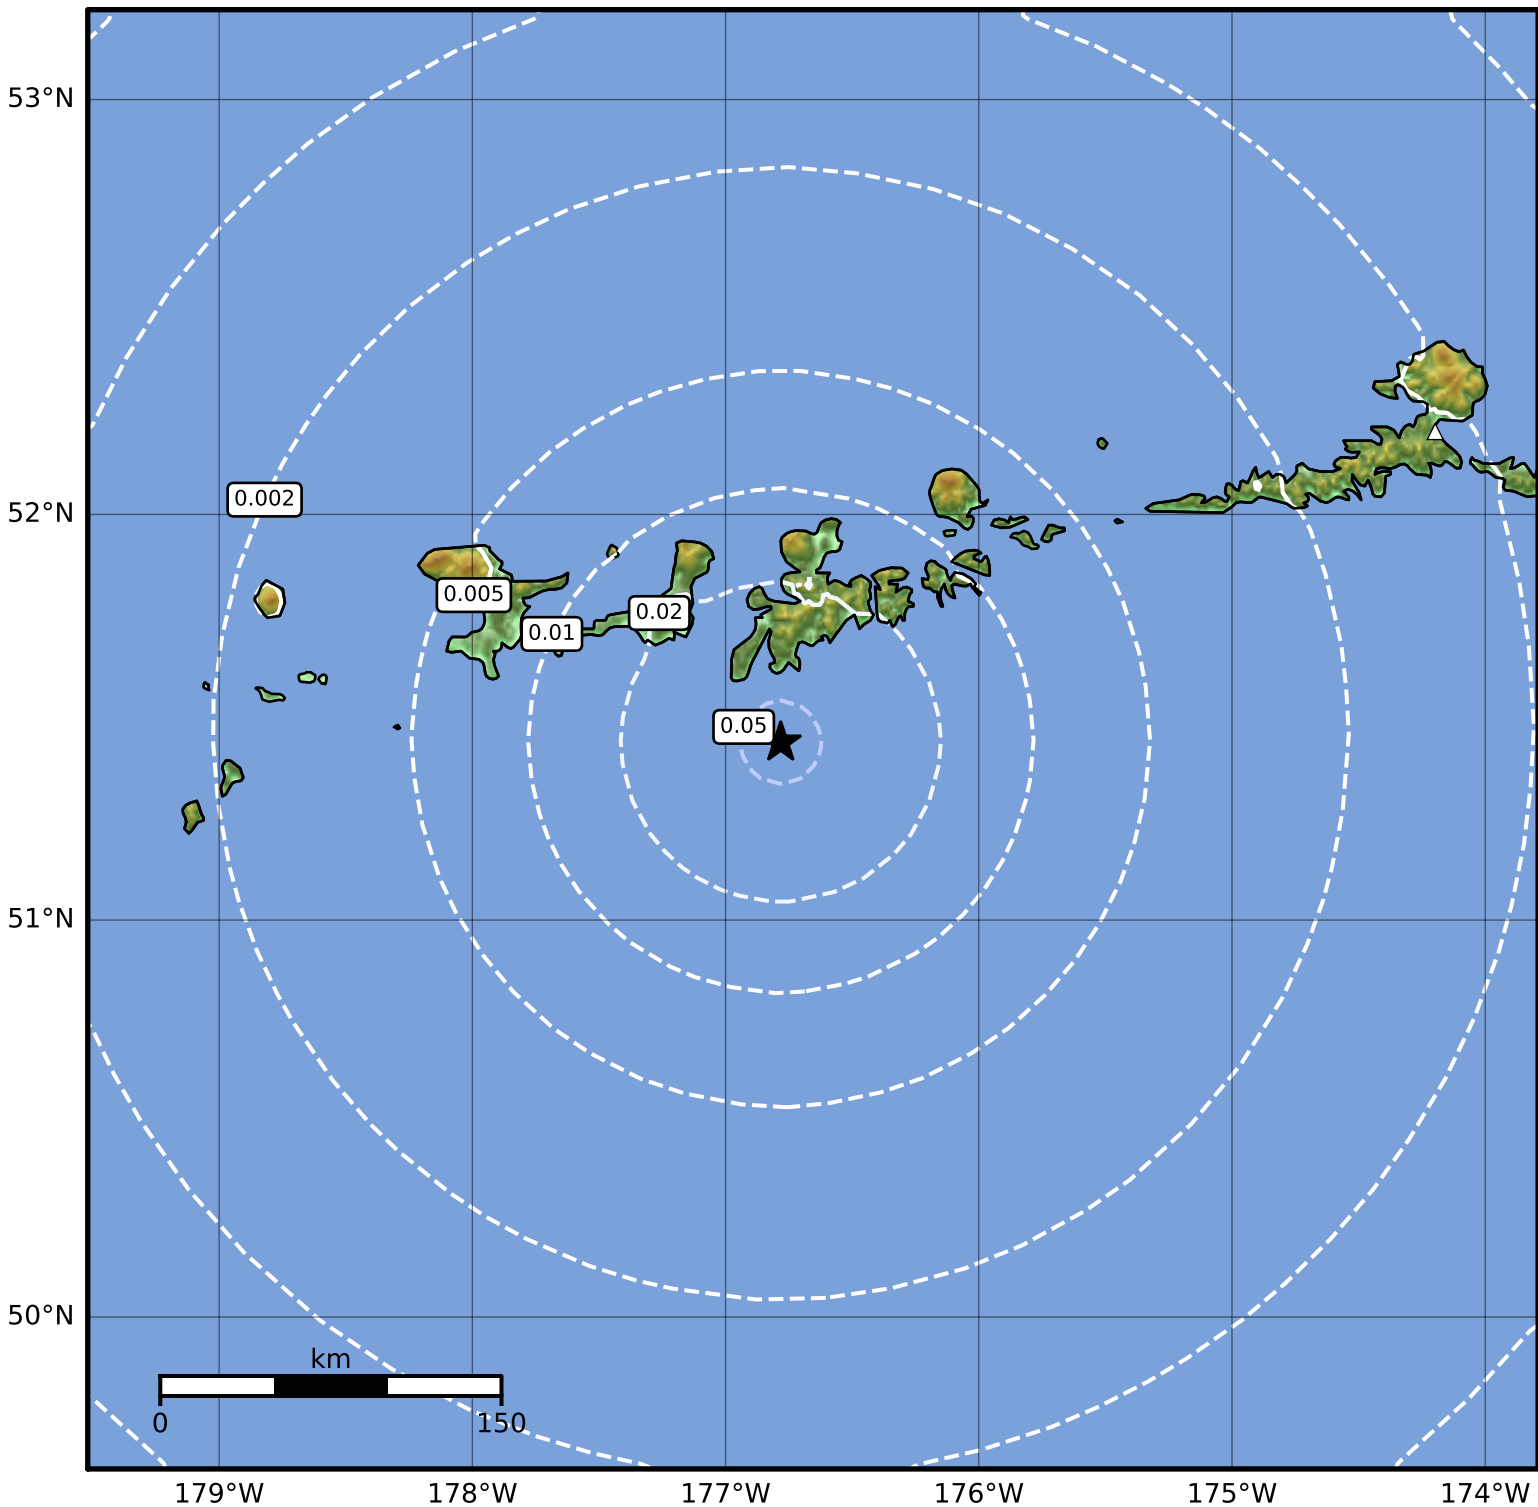

1.0 Second Peak Spectral Acceleration Map Alaska Earthquake Center
 ShakeMap: 49 km (30 miles) S of Adak
 Dec 02, 2023 07:08:43 UTC M3.8 N51.44 W176.78 Depth: 31.7km ID:ak023ffssgam

SA(1.0) (%g)	0.1	0.2	0.5	1	2	5	10	20	50	100	200
--------------	-----	-----	-----	---	---	---	----	----	----	-----	-----

Scale based on Worden et al. (2012)

Version 2: Processed 2023-12-02T19:38:31Z

△ Seismic Instrument ○ Reported Intensity

★ Epicenter