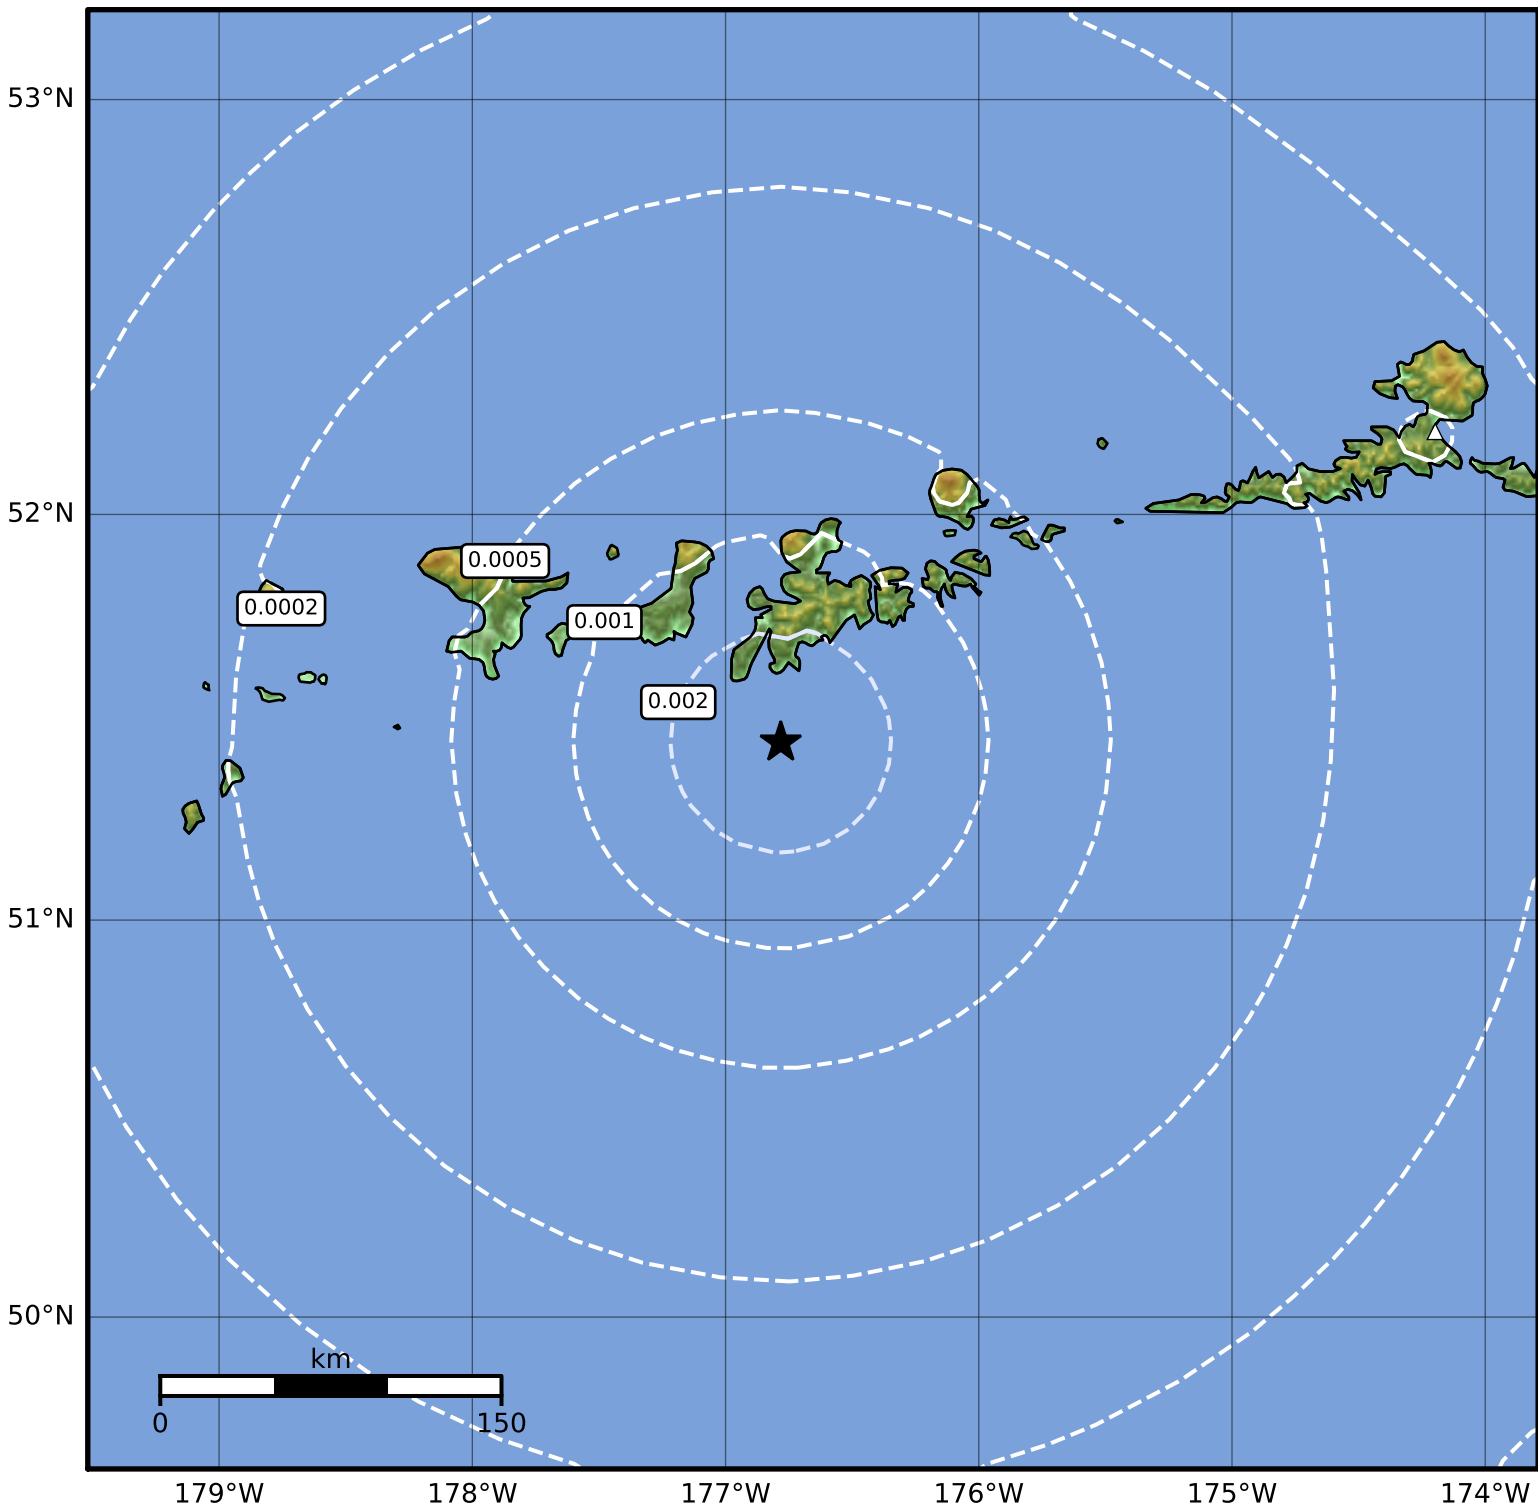

3.0 Second Peak Spectral Acceleration Map Alaska Earthquake Center
 ShakeMap: 49 km (30 miles) S of Adak
 Dec 02, 2023 07:08:43 UTC M3.8 N51.44 W176.78 Depth: 31.7km ID:ak023ffssgam

Scale based on Worden et al. (2012)

Version 2: Processed 2023-12-02T19:38:31Z

△ Seismic Instrument ○ Reported Intensity

★ Epicenter