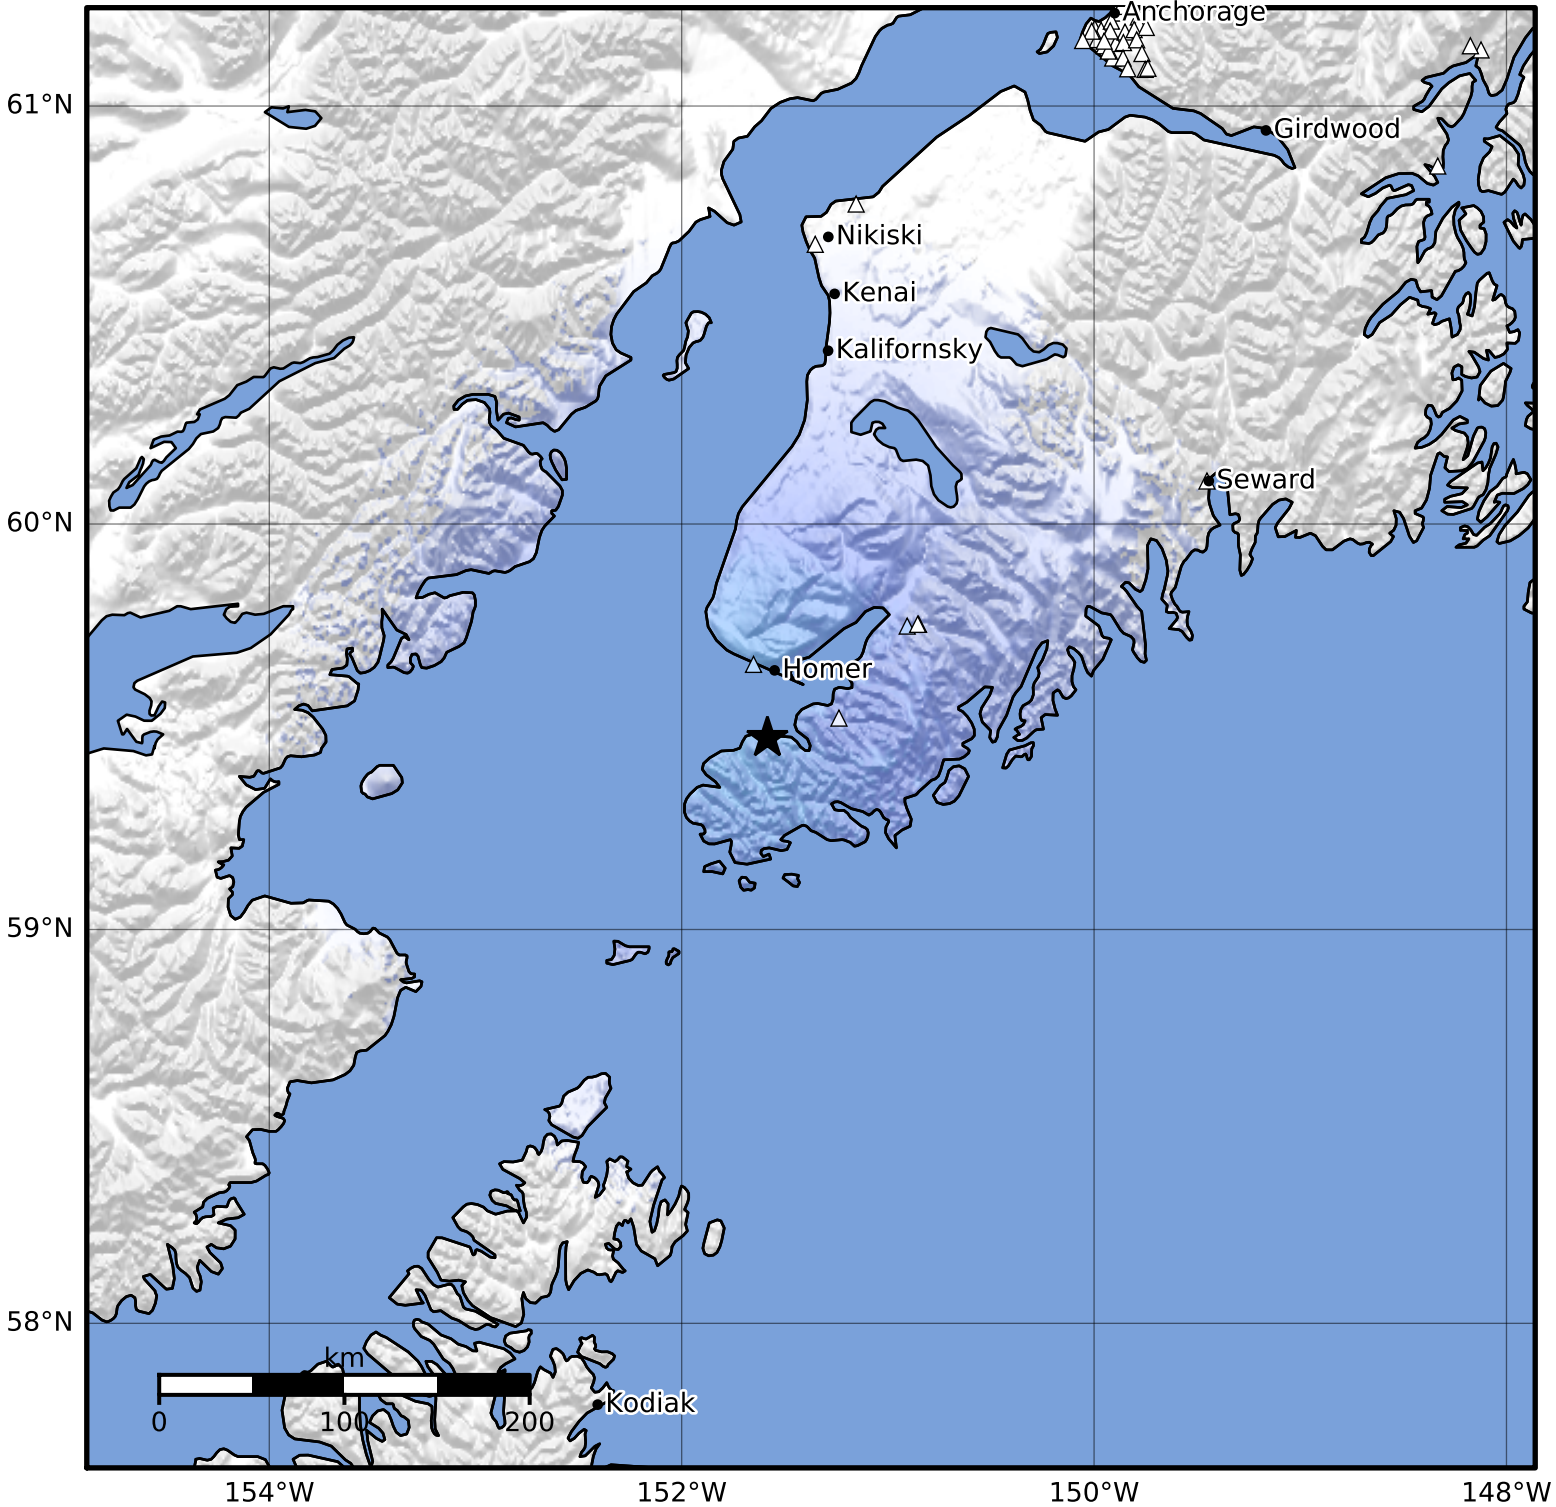

Macroseismic Intensity Map Alaska Earthquake Center
 ShakeMap: 8 km (5 miles) ENE of Seldovia
 Dec 03, 2023 07:30:15 UTC M3.5 N59.48 W151.58 Depth: 47.6km ID:ak023fhgggc6

SHAKING	Not felt	Weak	Light	Moderate	Strong	Very strong	Severe	Violent	Extreme
DAMAGE	None	None	None	Very light	Light	Moderate	Moderate/heavy	Heavy	Very heavy
PGA(%g)	<0.0464	0.297	2.76	6.2	11.5	21.5	40.1	74.7	>139
PGV(cm/s)	<0.0215	0.135	1.41	4.65	9.64	20	41.4	85.8	>178
INTENSITY	I	II-III	IV	V	VI	VII	VIII	IX	X+

Scale based on Worden et al. (2012)

Version 1: Processed 2023-12-03T07:36:31Z

△ Seismic Instrument ○ Reported Intensity

★ Epicenter