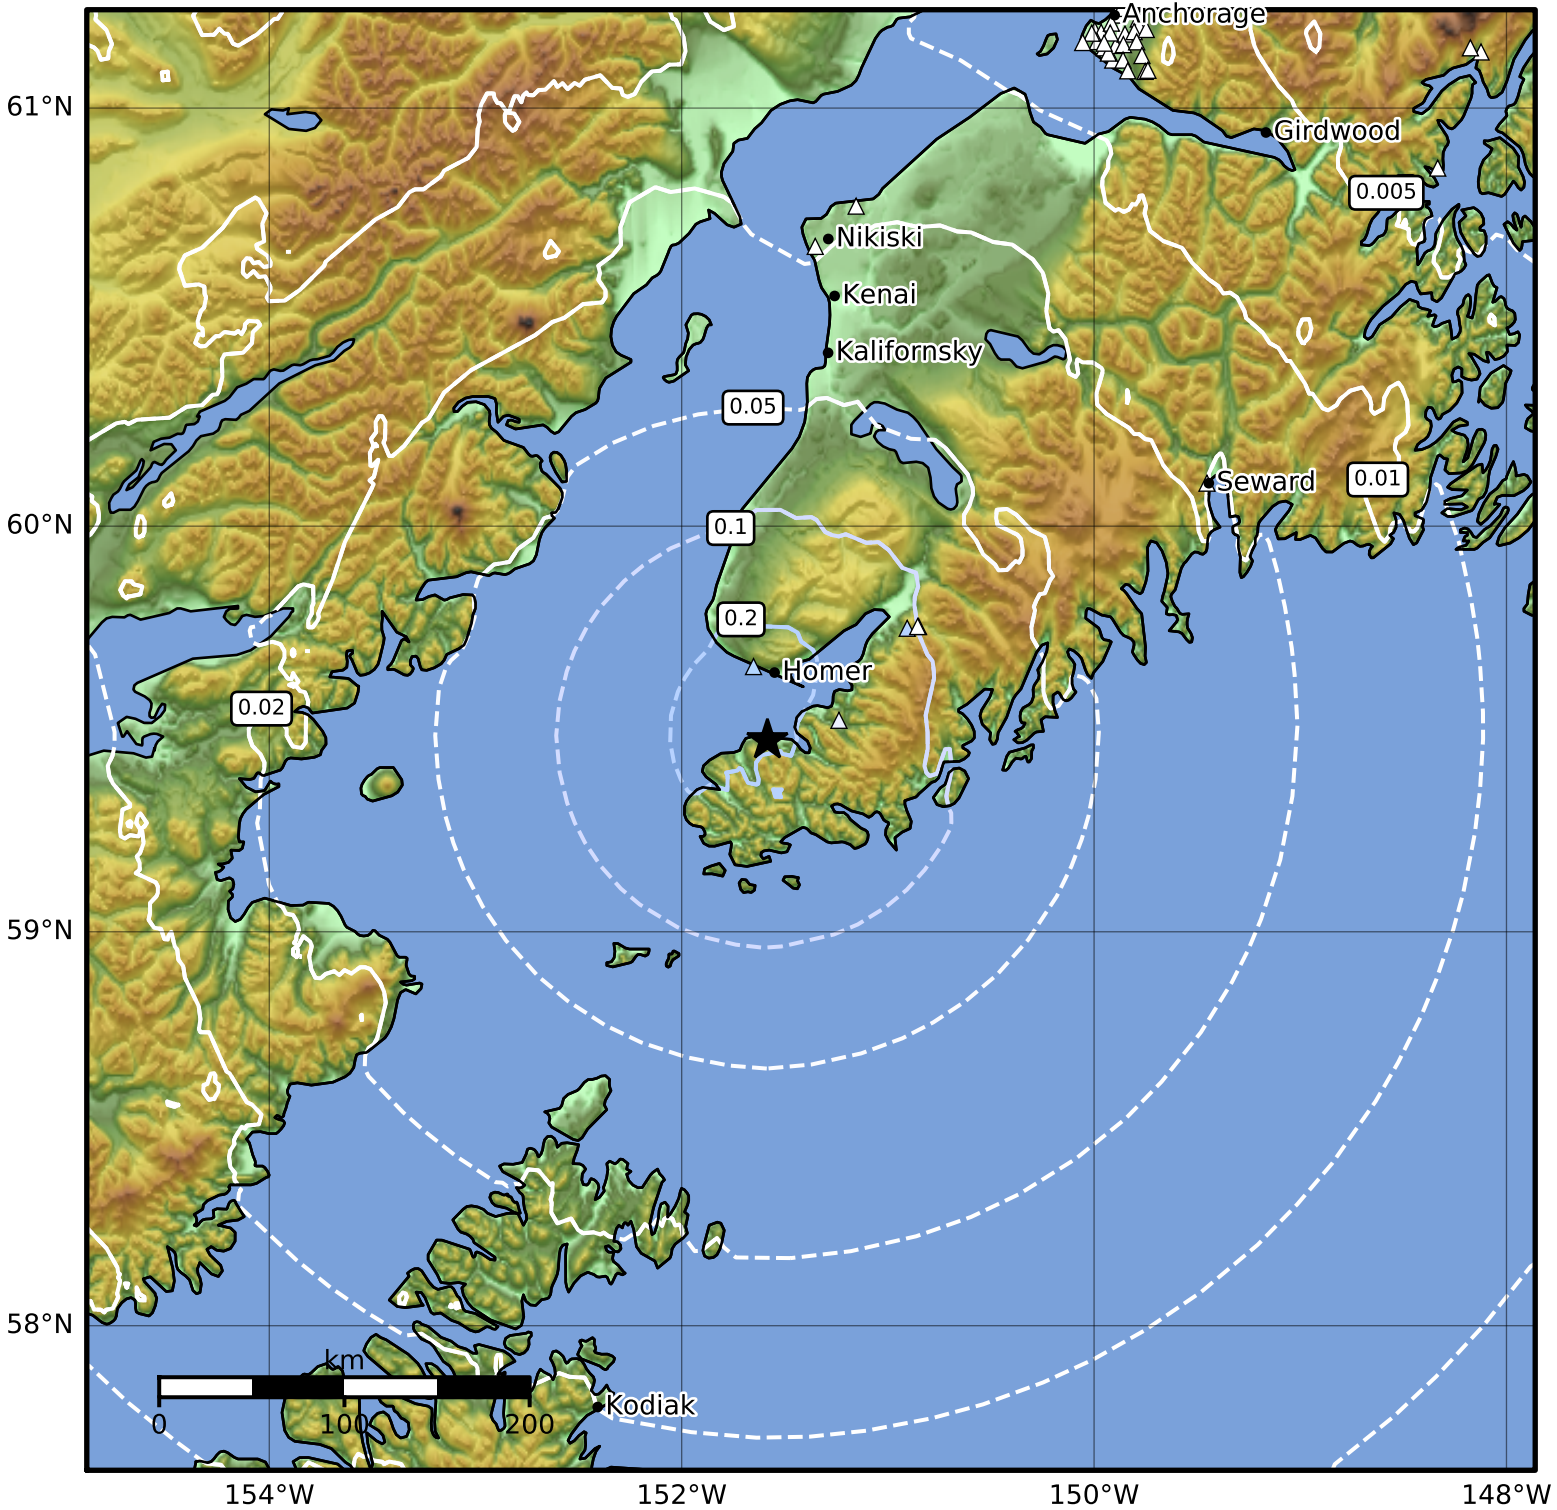

Peak Ground Acceleration Map Alaska Earthquake Center
 ShakeMap: 8 km (5 miles) ENE of Seldovia
 Dec 03, 2023 07:30:15 UTC M3.5 N59.48 W151.58 Depth: 47.6km ID:ak023fhgggc6

PGA (%g)	0.1	0.2	0.5	1	2	5	10	20	50	100	200
----------	-----	-----	-----	---	---	---	----	----	----	-----	-----

Scale based on Worden et al. (2012)

△ Seismic Instrument ○ Reported Intensity

★ Epicenter

Version 1: Processed 2023-12-03T07:36:31Z