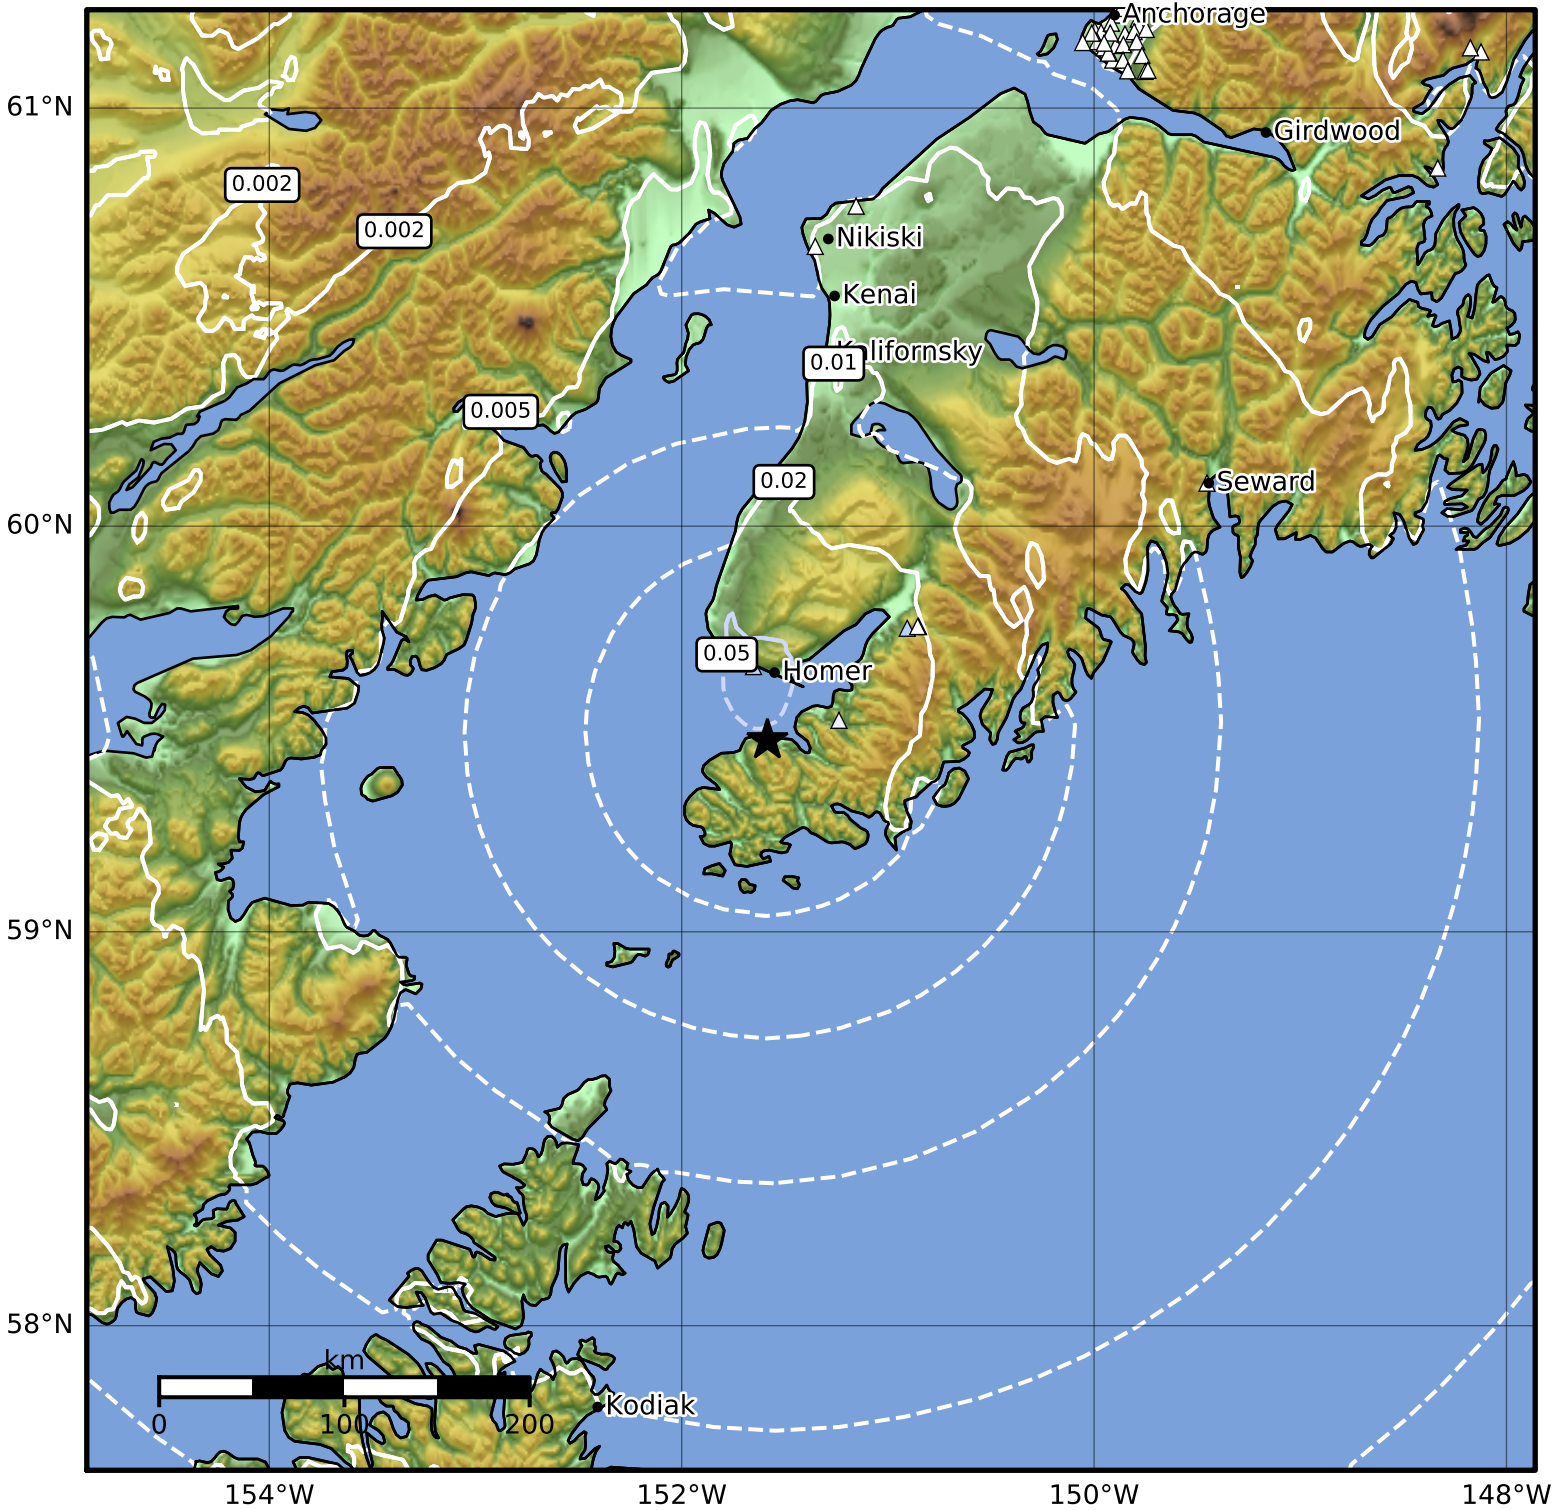

Peak Ground Velocity Map Alaska Earthquake Center
 ShakeMap: 8 km (5 miles) ENE of Seldovia
 Dec 03, 2023 07:30:15 UTC M3.5 N59.48 W151.58 Depth: 47.6km ID:ak023fhgggc6

PGV (cm/s)	0.1	0.2	0.5	1	2	5	10	20	50	100	200
------------	-----	-----	-----	---	---	---	----	----	----	-----	-----

Scale based on Worden et al. (2012)

Version 1: Processed 2023-12-03T07:36:31Z

△ Seismic Instrument ○ Reported Intensity

★ Epicenter