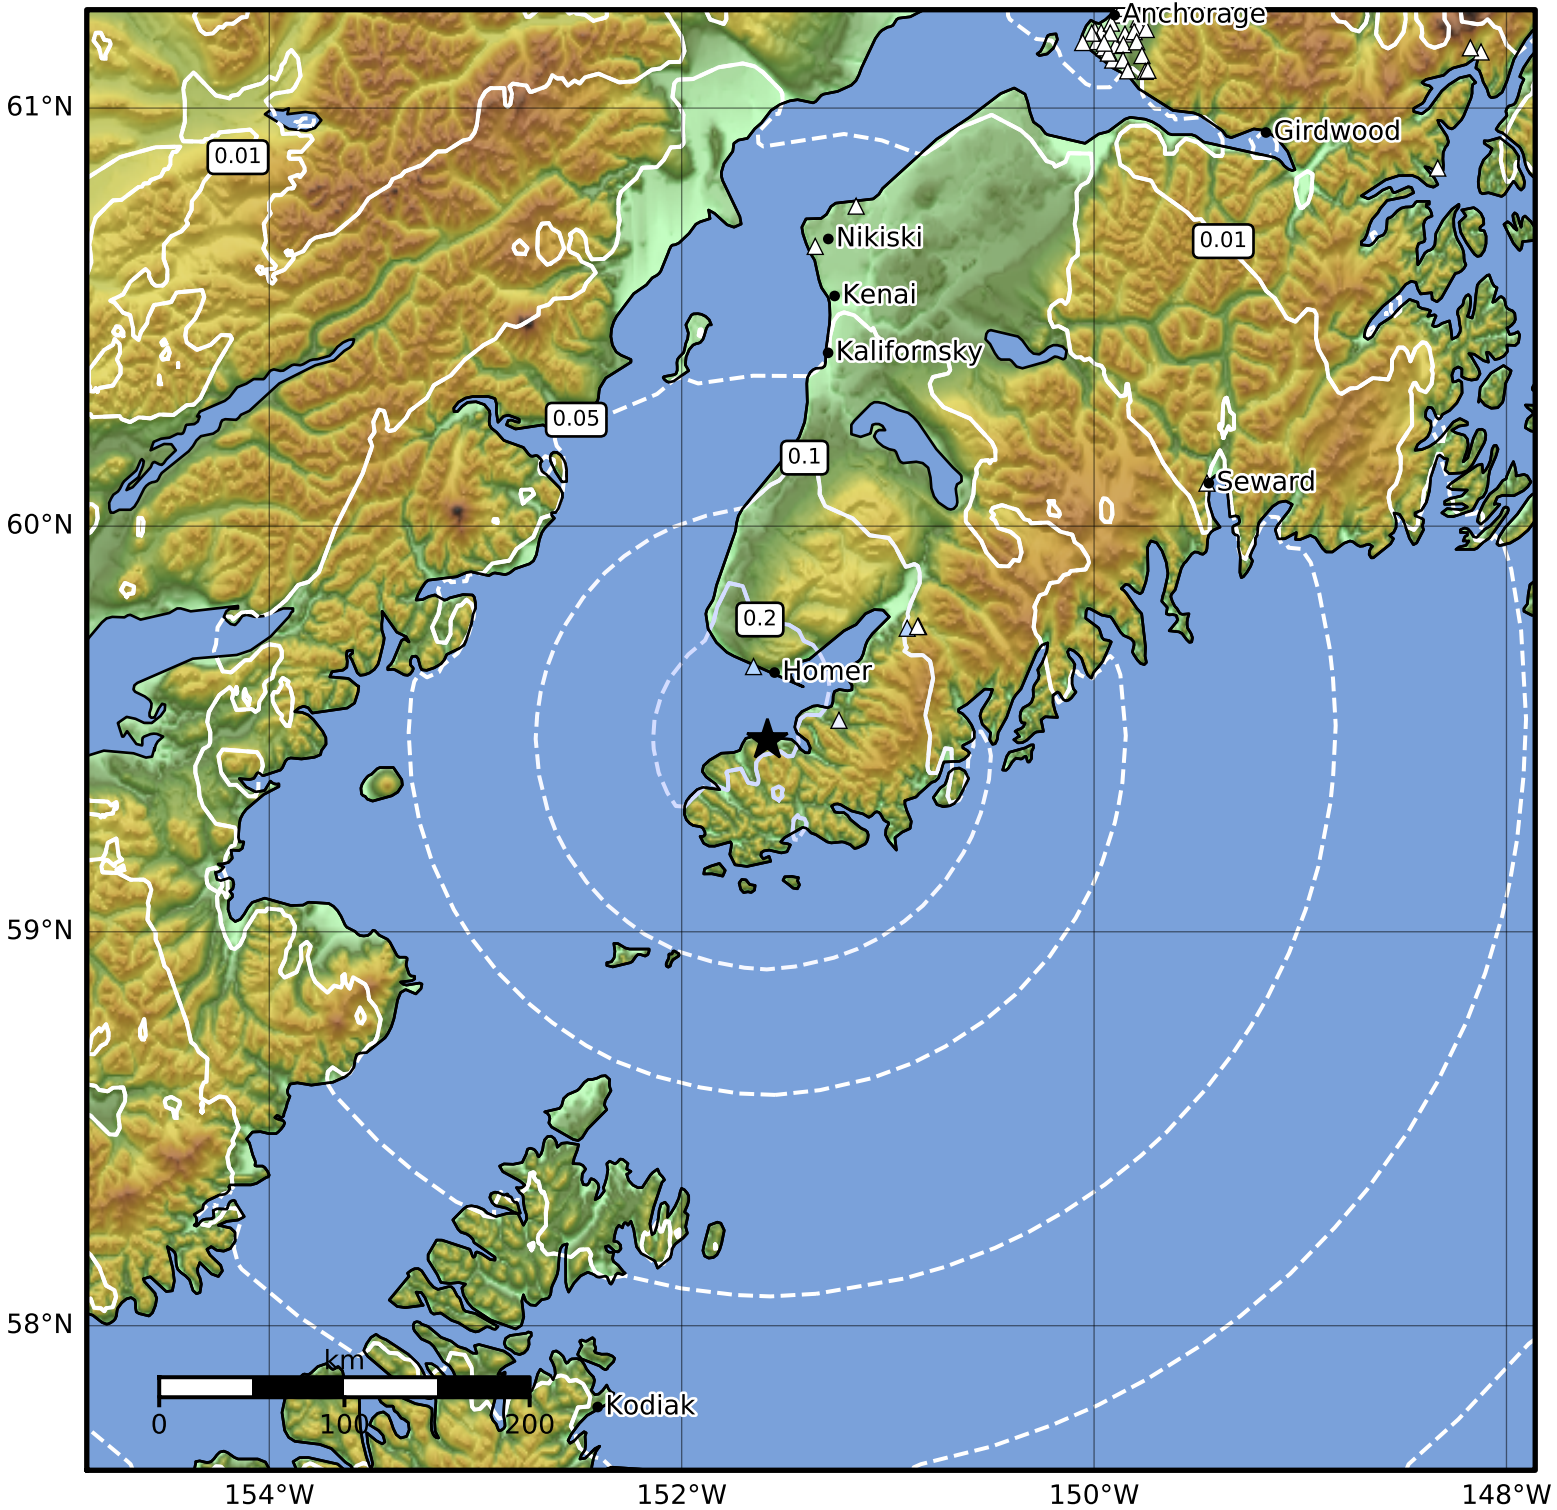

0.3 Second Peak Spectral Acceleration Map Alaska Earthquake Center
 ShakeMap: 8 km (5 miles) ENE of Seldovia
 Dec 03, 2023 07:30:15 UTC M3.5 N59.48 W151.58 Depth: 47.6km ID:ak023fhgggc6

SA(0.3) (%g)	0.1	0.2	0.5	1	2	5	10	20	50	100	200
--------------	-----	-----	-----	---	---	---	----	----	----	-----	-----

Scale based on Worden et al. (2012)

△ Seismic Instrument ○ Reported Intensity

★ Epicenter

Version 1: Processed 2023-12-03T07:36:31Z