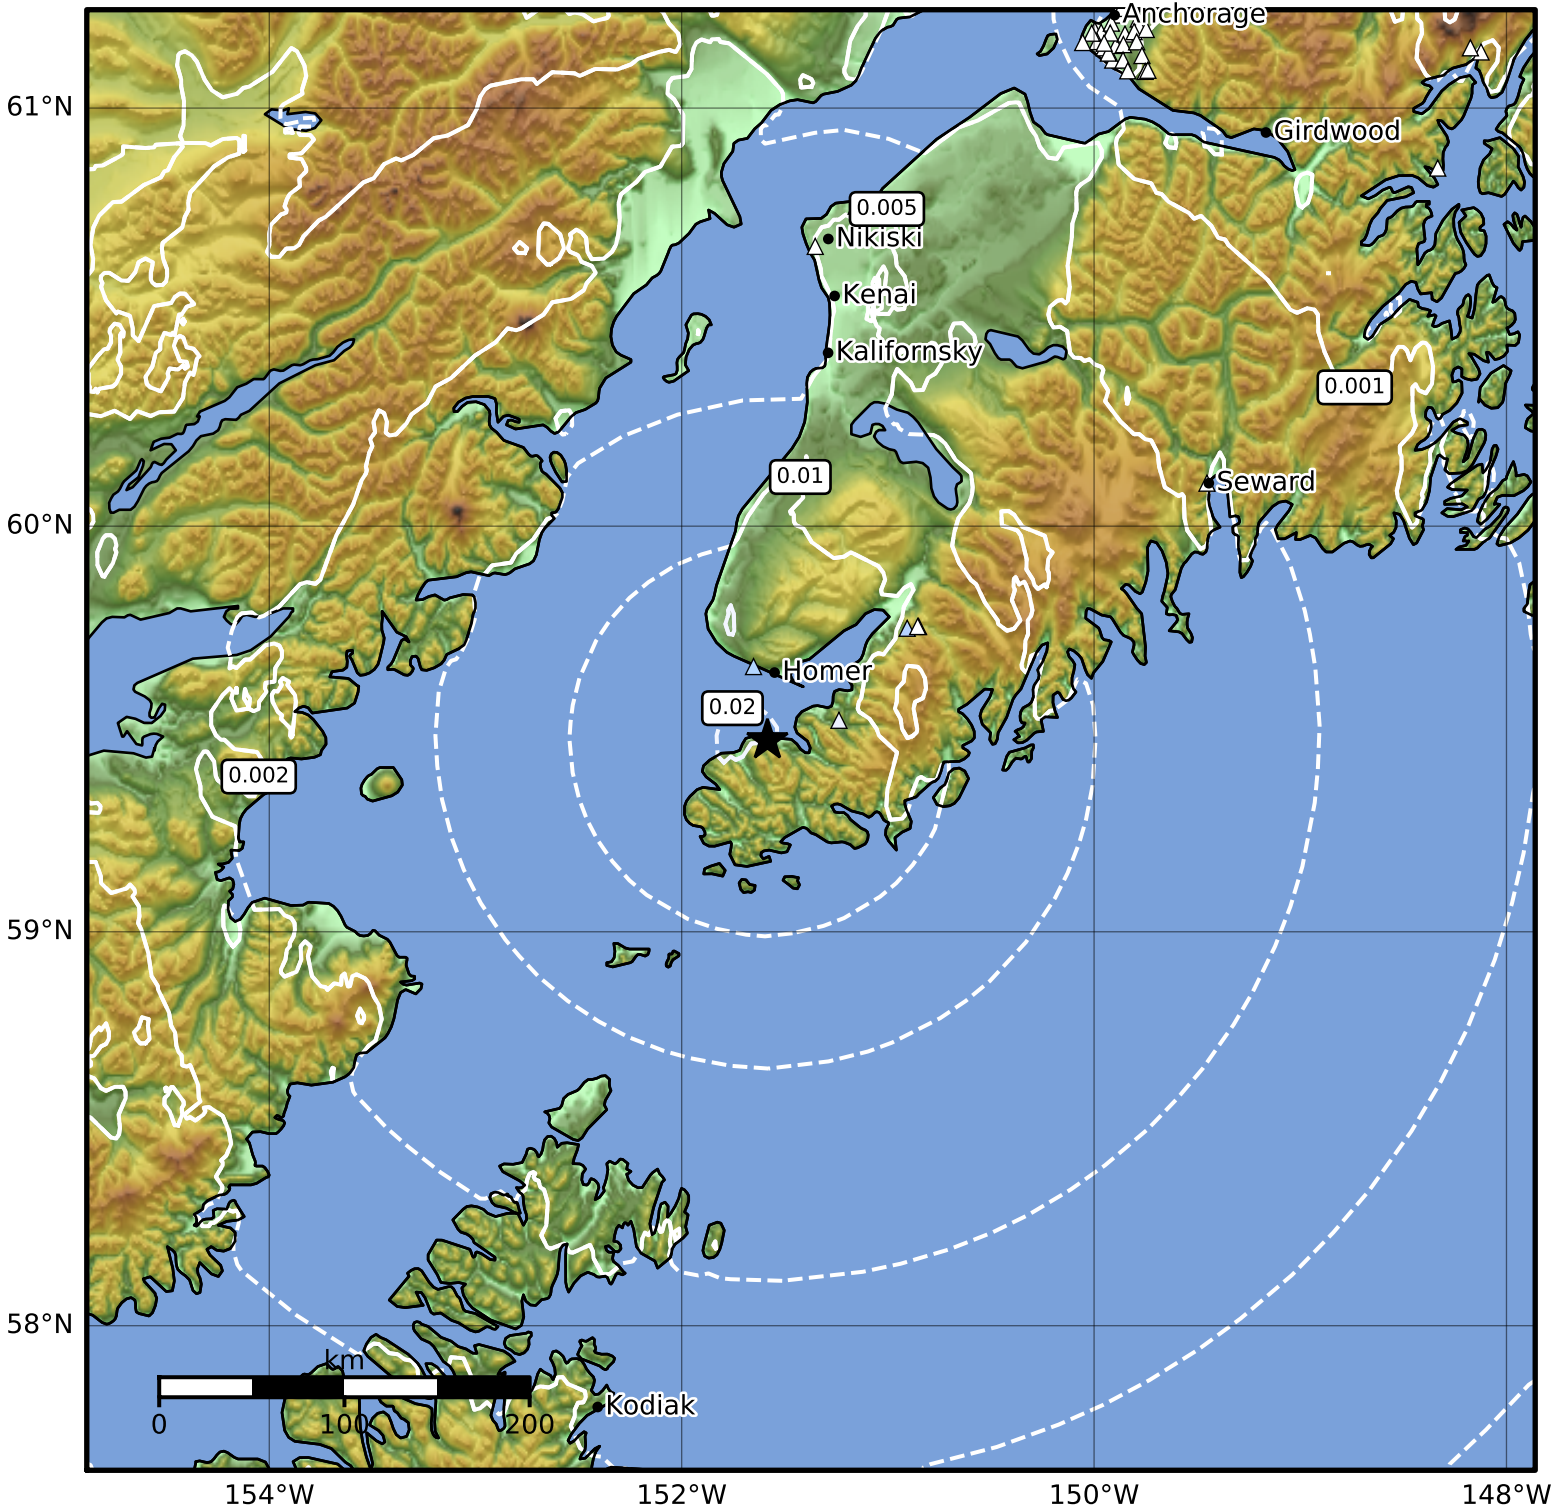

1.0 Second Peak Spectral Acceleration Map Alaska Earthquake Center  
 ShakeMap: 8 km (5 miles) ENE of Seldovia  
 Dec 03, 2023 07:30:15 UTC M3.5 N59.48 W151.58 Depth: 47.6km ID:ak023fhgggc6

SA(1.0) (%g)	0.1	0.2	0.5	1	2	5	10	20	50	100	200
--------------	-----	-----	-----	---	---	---	----	----	----	-----	-----

Scale based on Worden et al. (2012)

△ Seismic Instrument ○ Reported Intensity

★ Epicenter

Version 1: Processed 2023-12-03T07:36:31Z