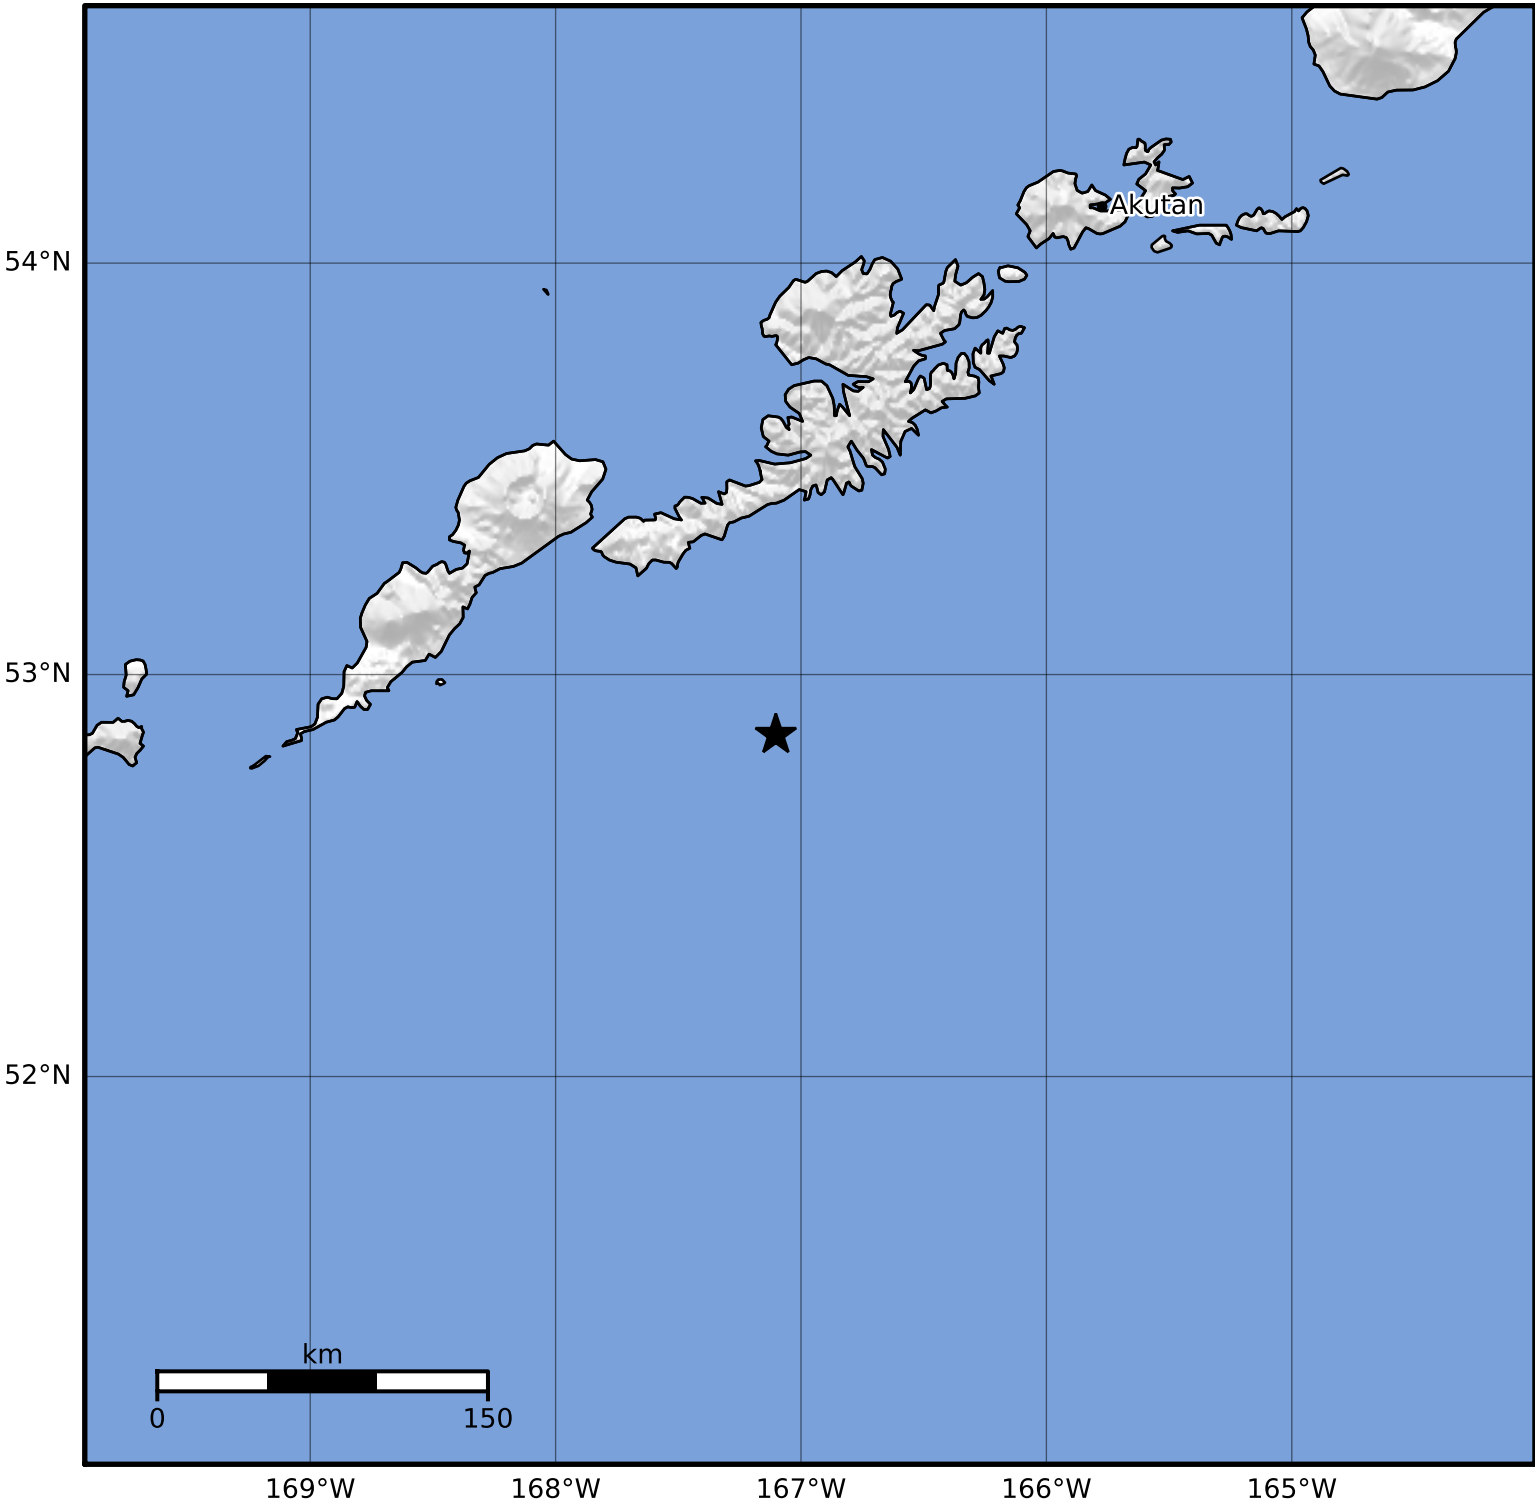

Macroseismic Intensity Map Alaska Earthquake Center
 ShakeMap: 119 km (74 miles) E of Nikolski
 Dec 03, 2023 11:56:50 UTC M3.5 N52.85 W167.10 Depth: 39.0km ID:ak023fhizu2w

SHAKING	Not felt	Weak	Light	Moderate	Strong	Very strong	Severe	Violent	Extreme
DAMAGE	None	None	None	Very light	Light	Moderate	Moderate/heavy	Heavy	Very heavy
PGA(%g)	<0.0464	0.297	2.76	6.2	11.5	21.5	40.1	74.7	>139
PGV(cm/s)	<0.0215	0.135	1.41	4.65	9.64	20	41.4	85.8	>178
INTENSITY	I	II-III	IV	V	VI	VII	VIII	IX	X+

Scale based on Worden et al. (2012) Version 1: Processed 2023-12-03T11:59:55Z
 △ Seismic Instrument ○ Reported Intensity ★ Epicenter