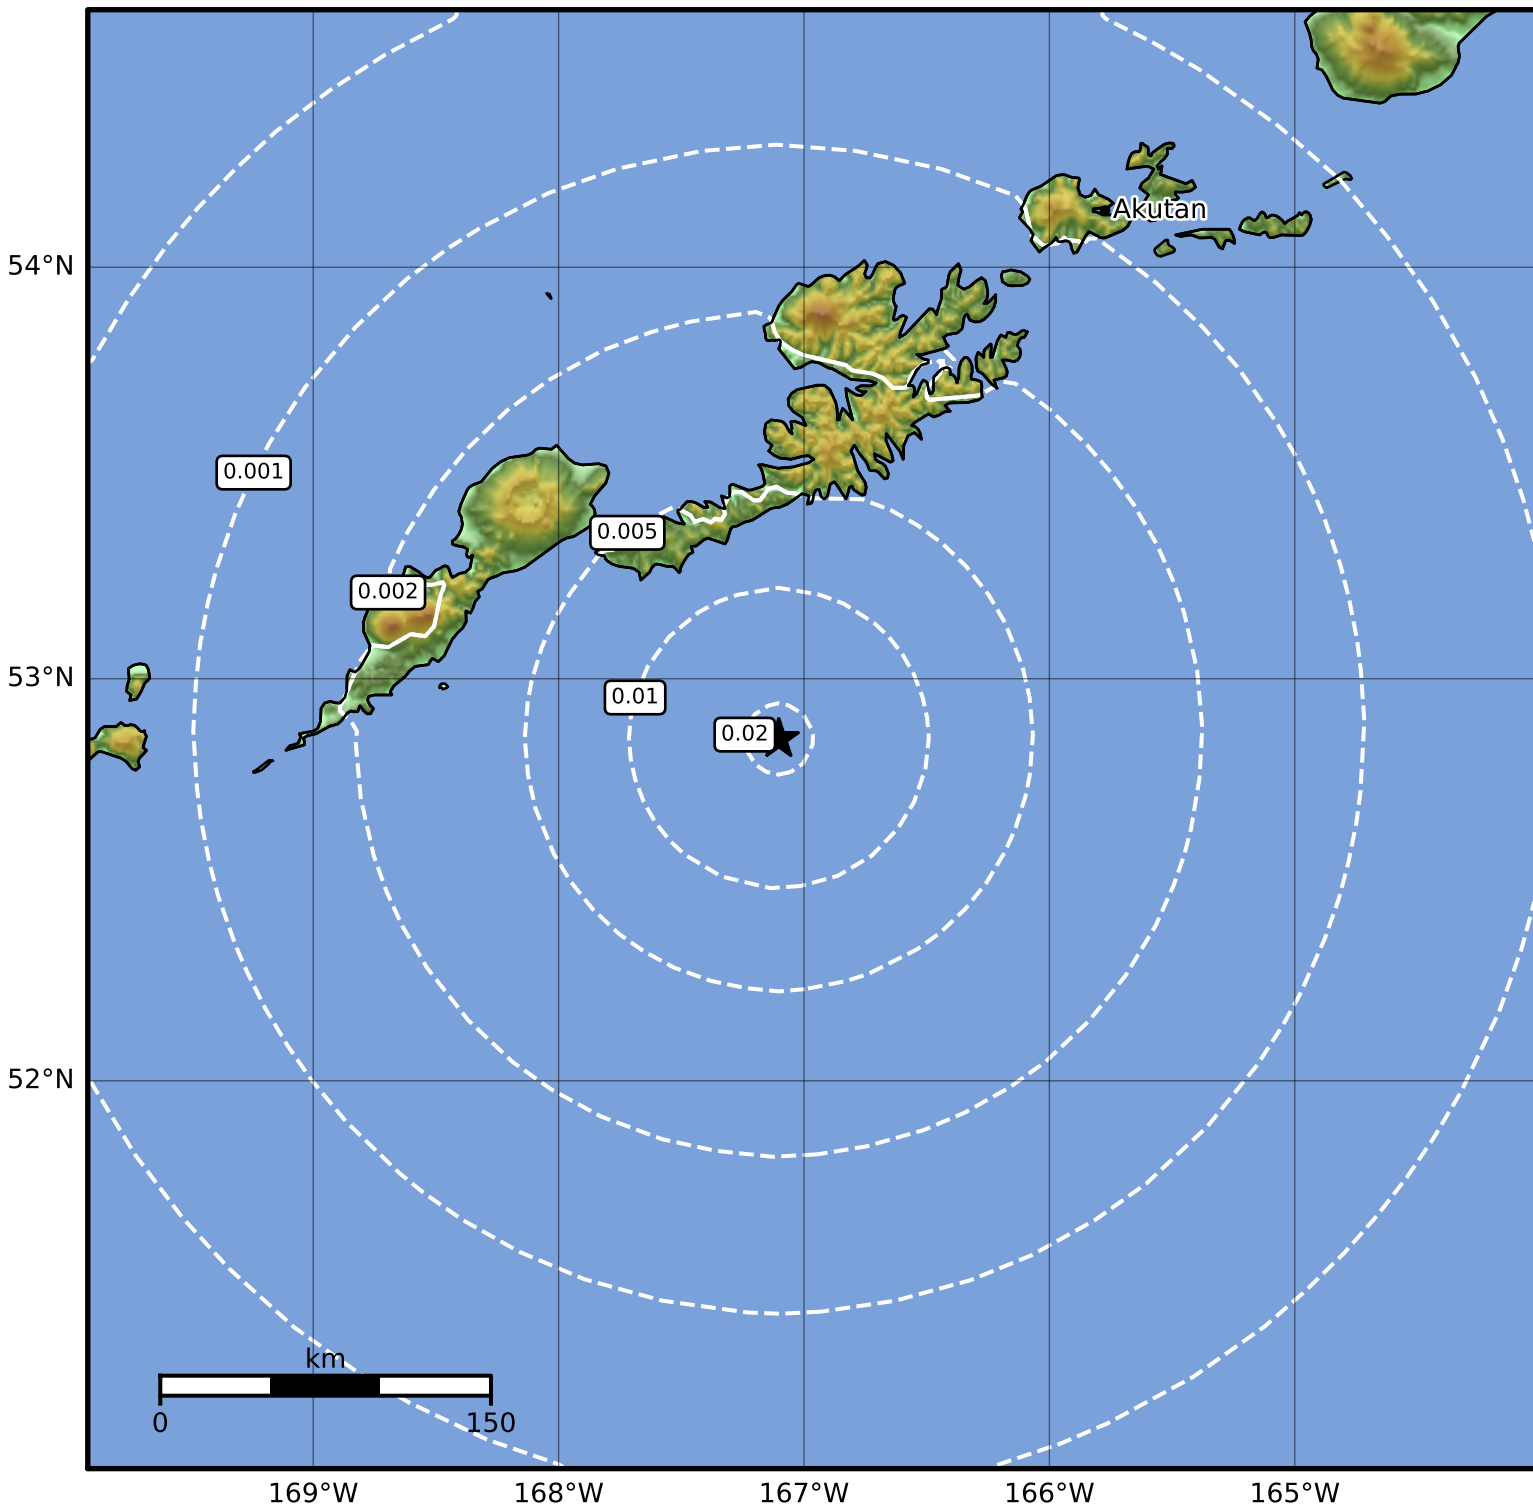

Peak Ground Velocity Map Alaska Earthquake Center
ShakeMap: 119 km (74 miles) E of Nikolski
Dec 03, 2023 11:56:50 UTC M3.5 N52.85 W167.10 Depth: 39.0km ID:ak023fhizu2w

Scale based on Worden et al. (2012)

△ Seismic Instrument ○ Reported Intensity

★ Epicenter

Version 1: Processed 2023-12-03T11:59:55Z