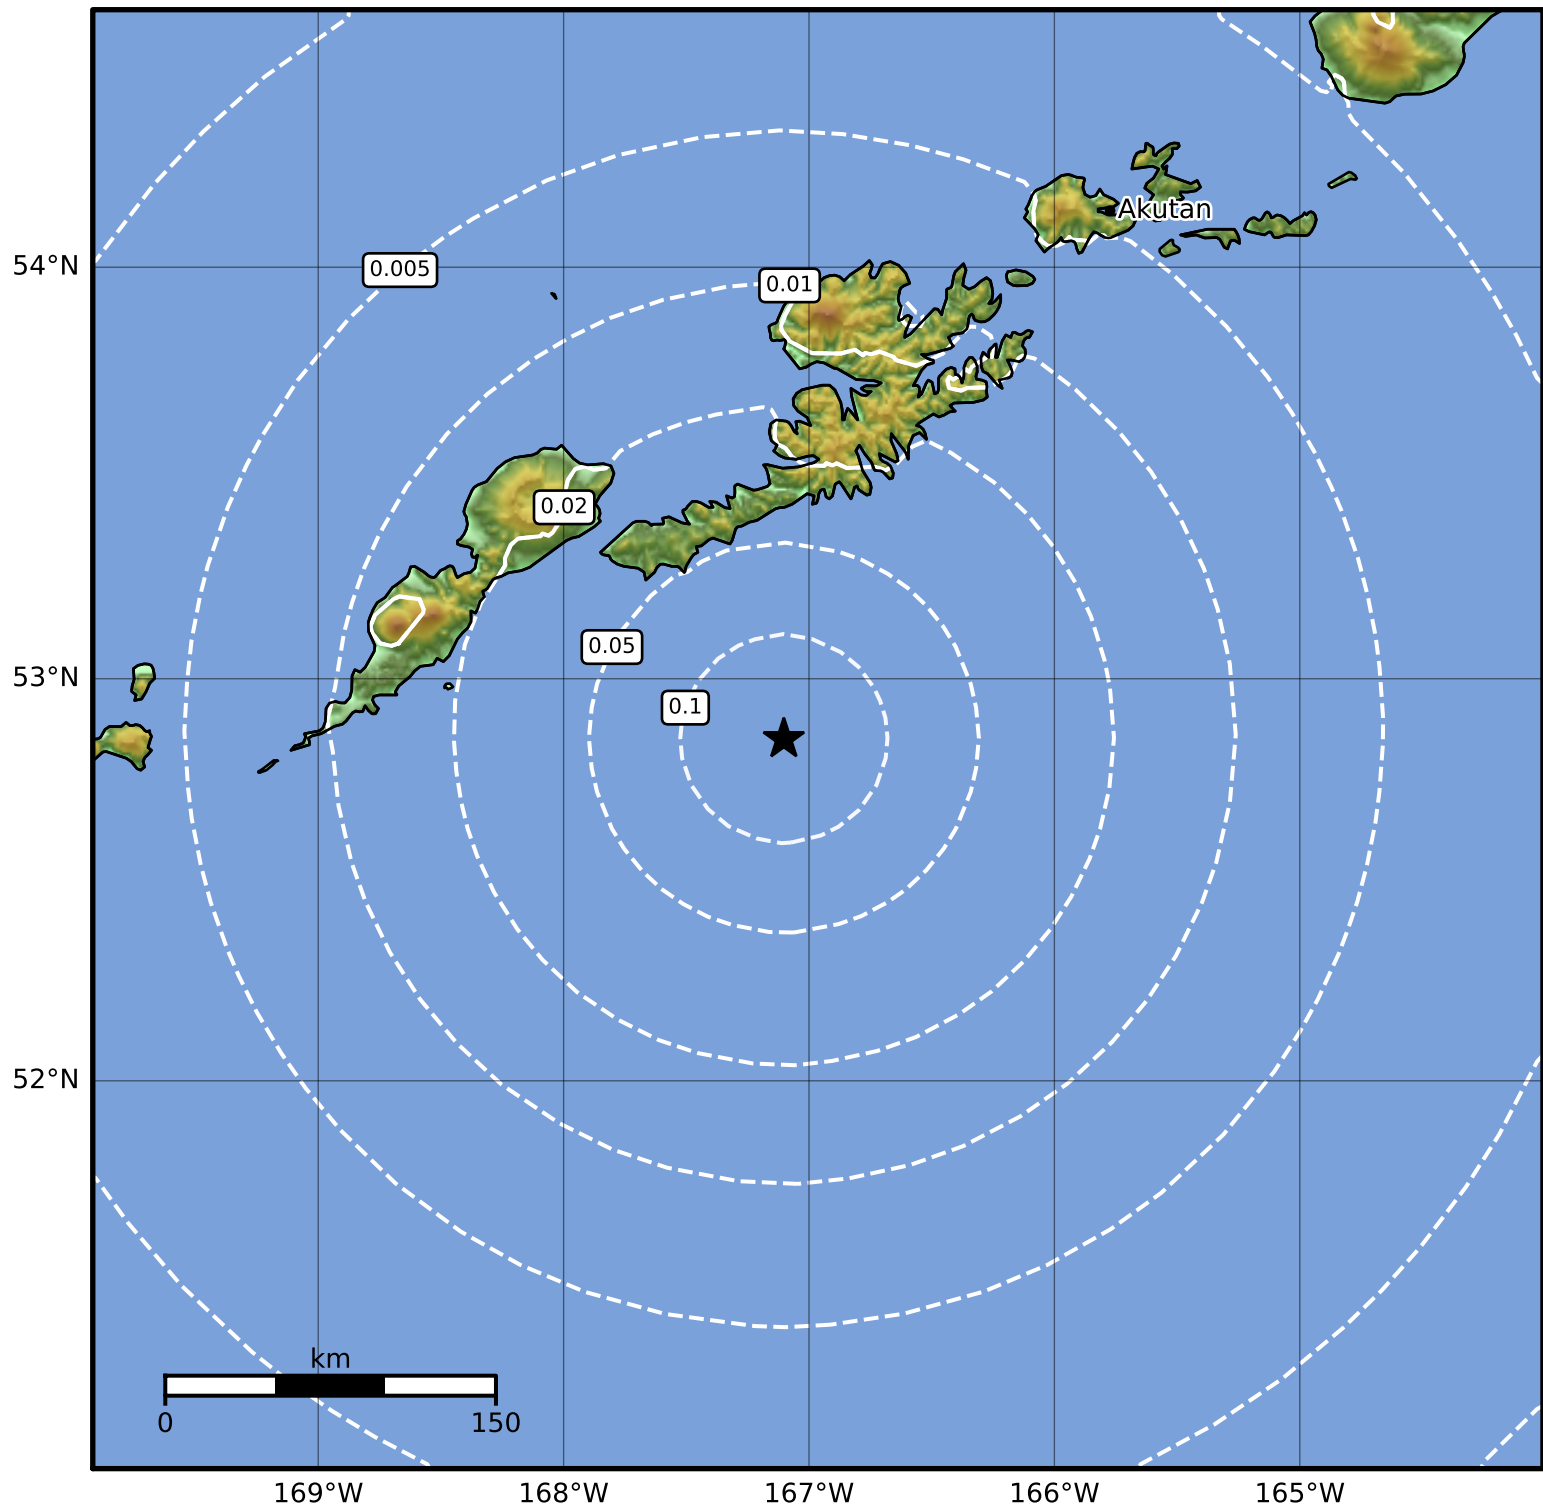

0.3 Second Peak Spectral Acceleration Map Alaska Earthquake Center
 ShakeMap: 119 km (74 miles) E of Nikolski
 Dec 03, 2023 11:56:50 UTC M3.5 N52.85 W167.10 Depth: 39.0km ID:ak023fhizu2w

SA(0.3) (%g)	0.1	0.2	0.5	1	2	5	10	20	50	100	200
---------------------	------------	------------	------------	----------	----------	----------	-----------	-----------	-----------	------------	------------

Scale based on Worden et al. (2012)

Version 1: Processed 2023-12-03T11:59:55Z

△ Seismic Instrument ○ Reported Intensity

★ Epicenter