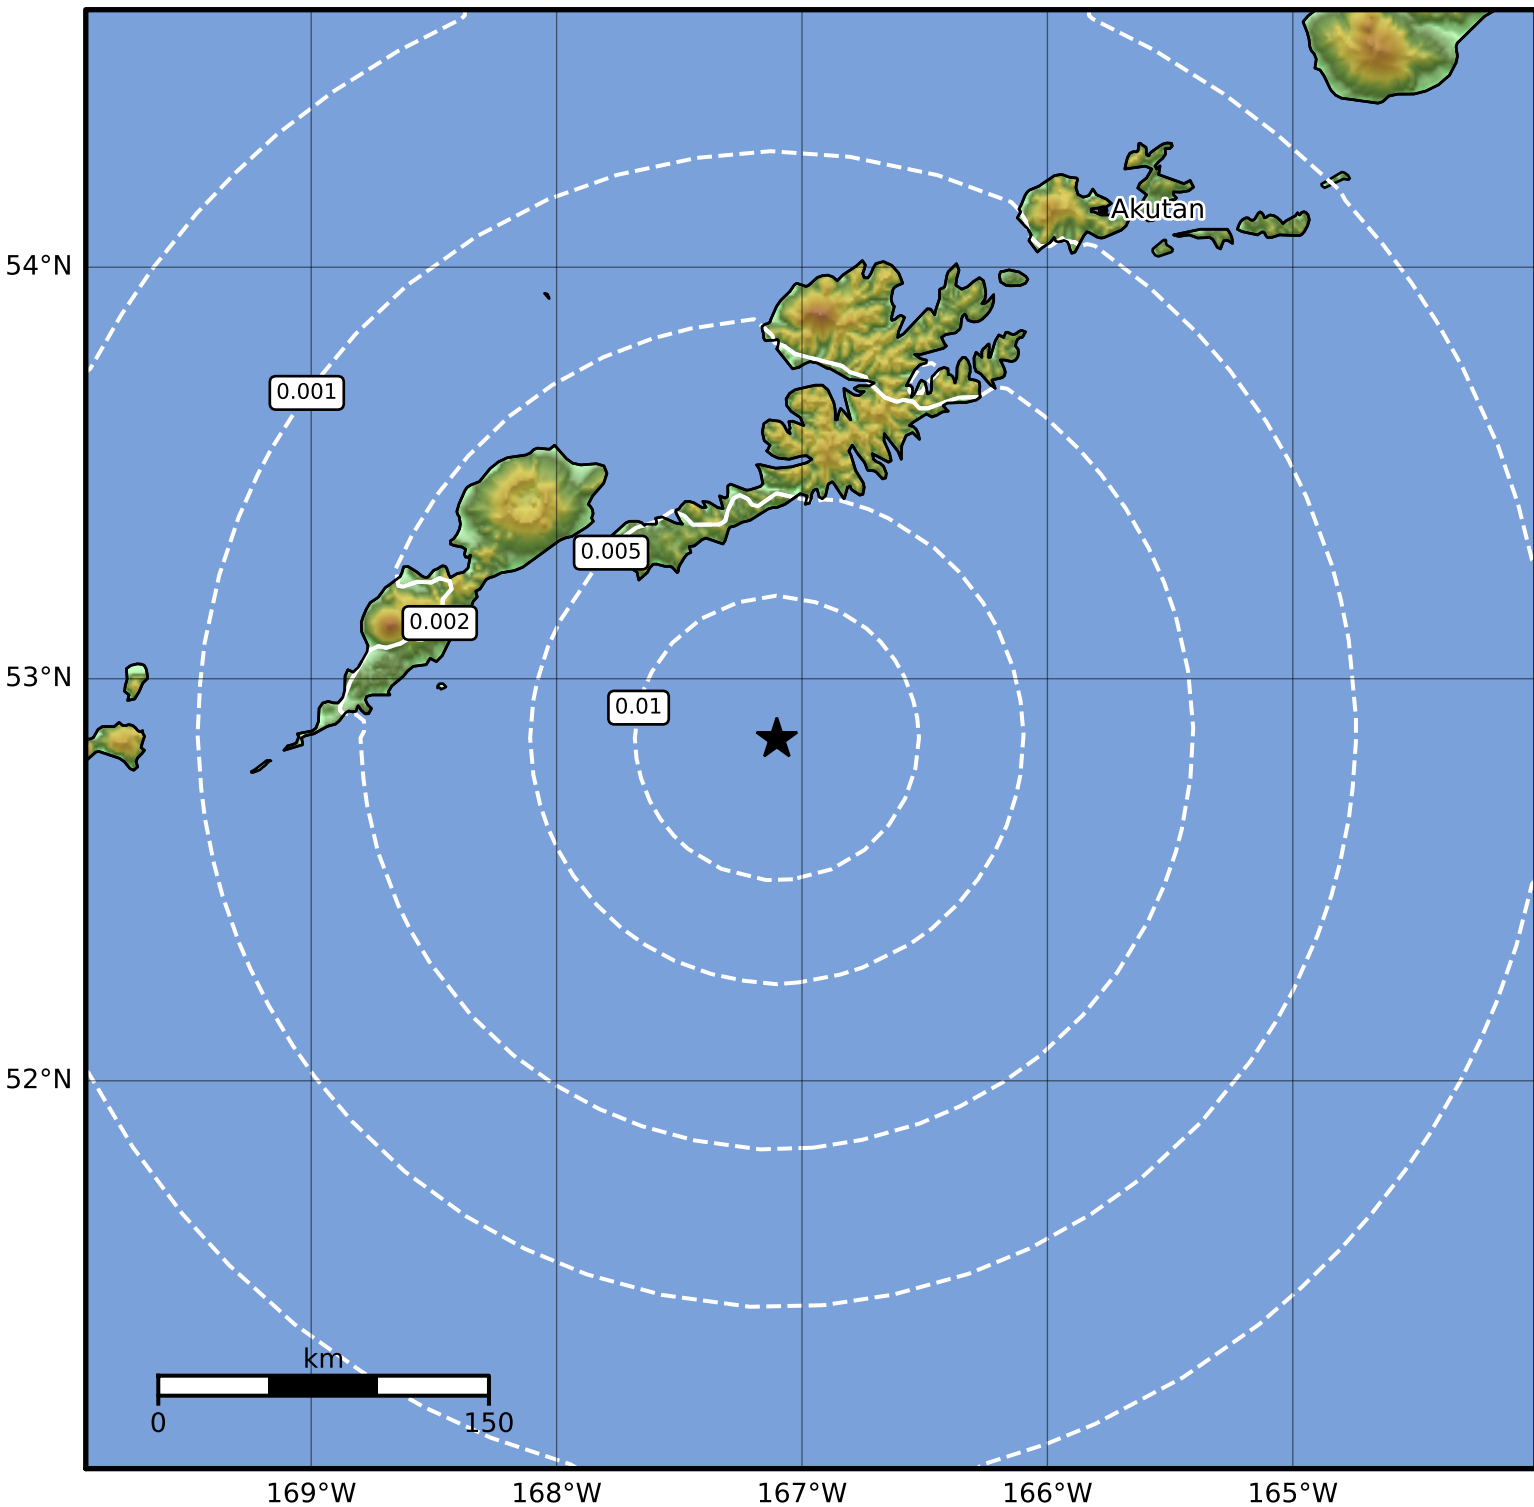

1.0 Second Peak Spectral Acceleration Map Alaska Earthquake Center
 ShakeMap: 119 km (74 miles) E of Nikolski
 Dec 03, 2023 11:56:50 UTC M3.5 N52.85 W167.10 Depth: 39.0km ID:ak023fhizu2w

SA(1.0) (%g)	0.1	0.2	0.5	1	2	5	10	20	50	100	200
--------------	-----	-----	-----	---	---	---	----	----	----	-----	-----

Scale based on Worden et al. (2012)

Version 1: Processed 2023-12-03T11:59:55Z

△ Seismic Instrument ○ Reported Intensity

★ Epicenter