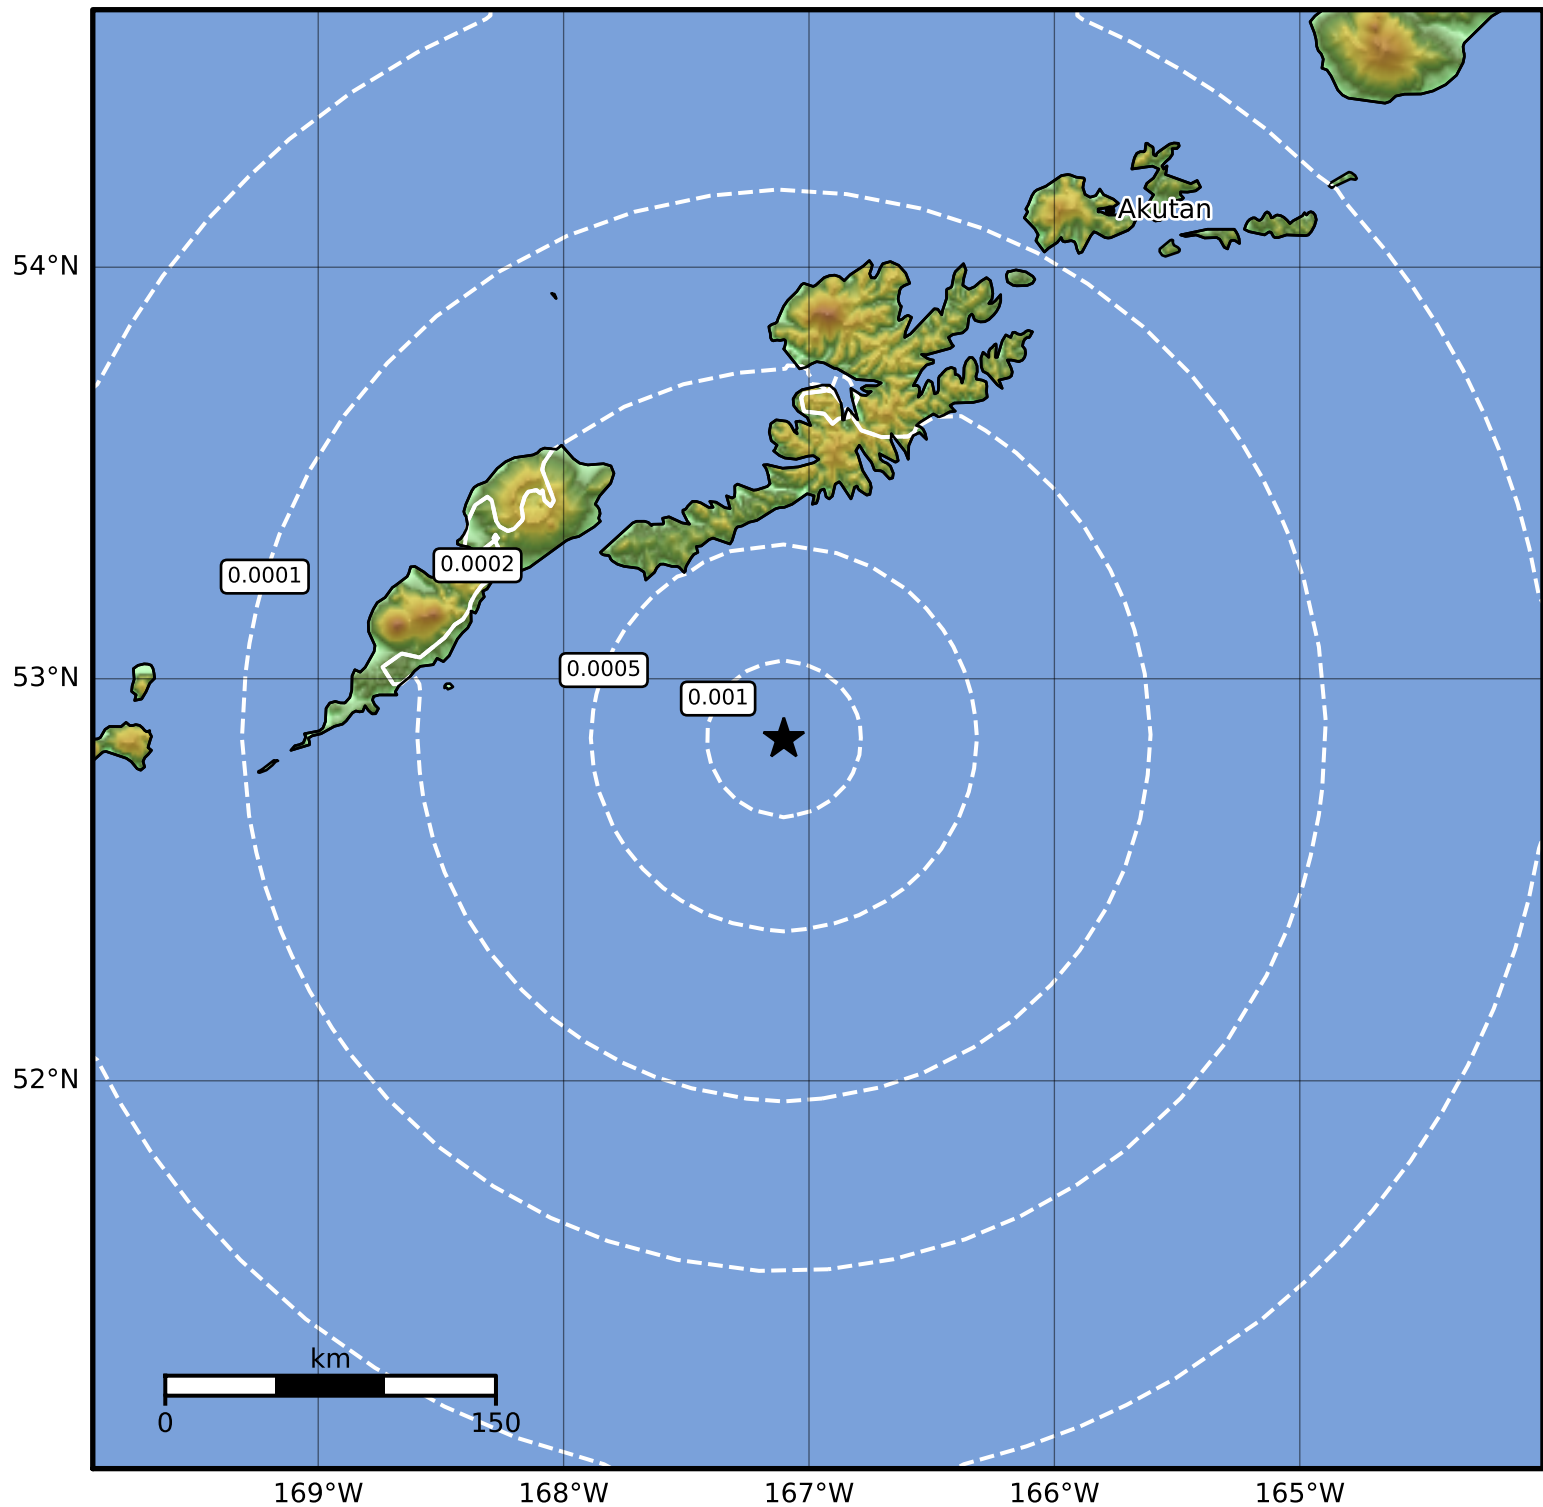

3.0 Second Peak Spectral Acceleration Map Alaska Earthquake Center  
ShakeMap: 119 km (74 miles) E of Nikolski  
Dec 03, 2023 11:56:50 UTC M3.5 N52.85 W167.10 Depth: 39.0km ID:ak023fhizu2w

Scale based on Worden et al. (2012)

Version 1: Processed 2023-12-03T11:59:55Z

△ Seismic Instrument ○ Reported Intensity

★ Epicenter